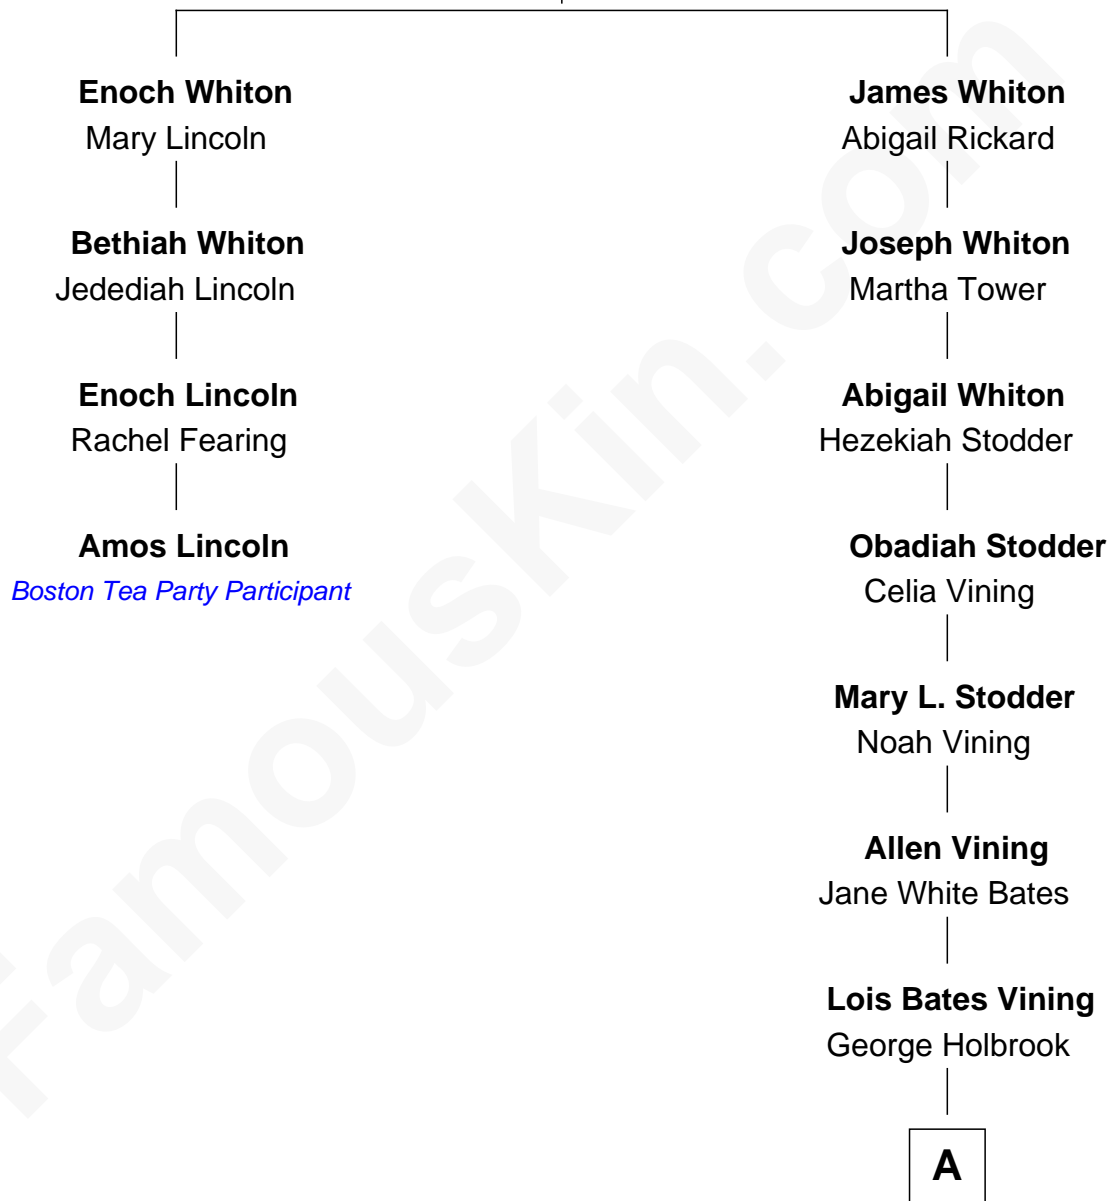

FamousKin.com Relationship Chart of

Amos Lincoln

Boston Tea Party Participant

3rd cousin 6 times removed of

Hal Holbrook

TV and Movie Actor

James Whiton

Mary Beal

A

Allen Vining Holbrook

Minnie Alberta Rowe

Harold Rowe Holbrook

Aileen R. Davenport

Hal Holbrook

TV and Movie Actor

FamousKin.com