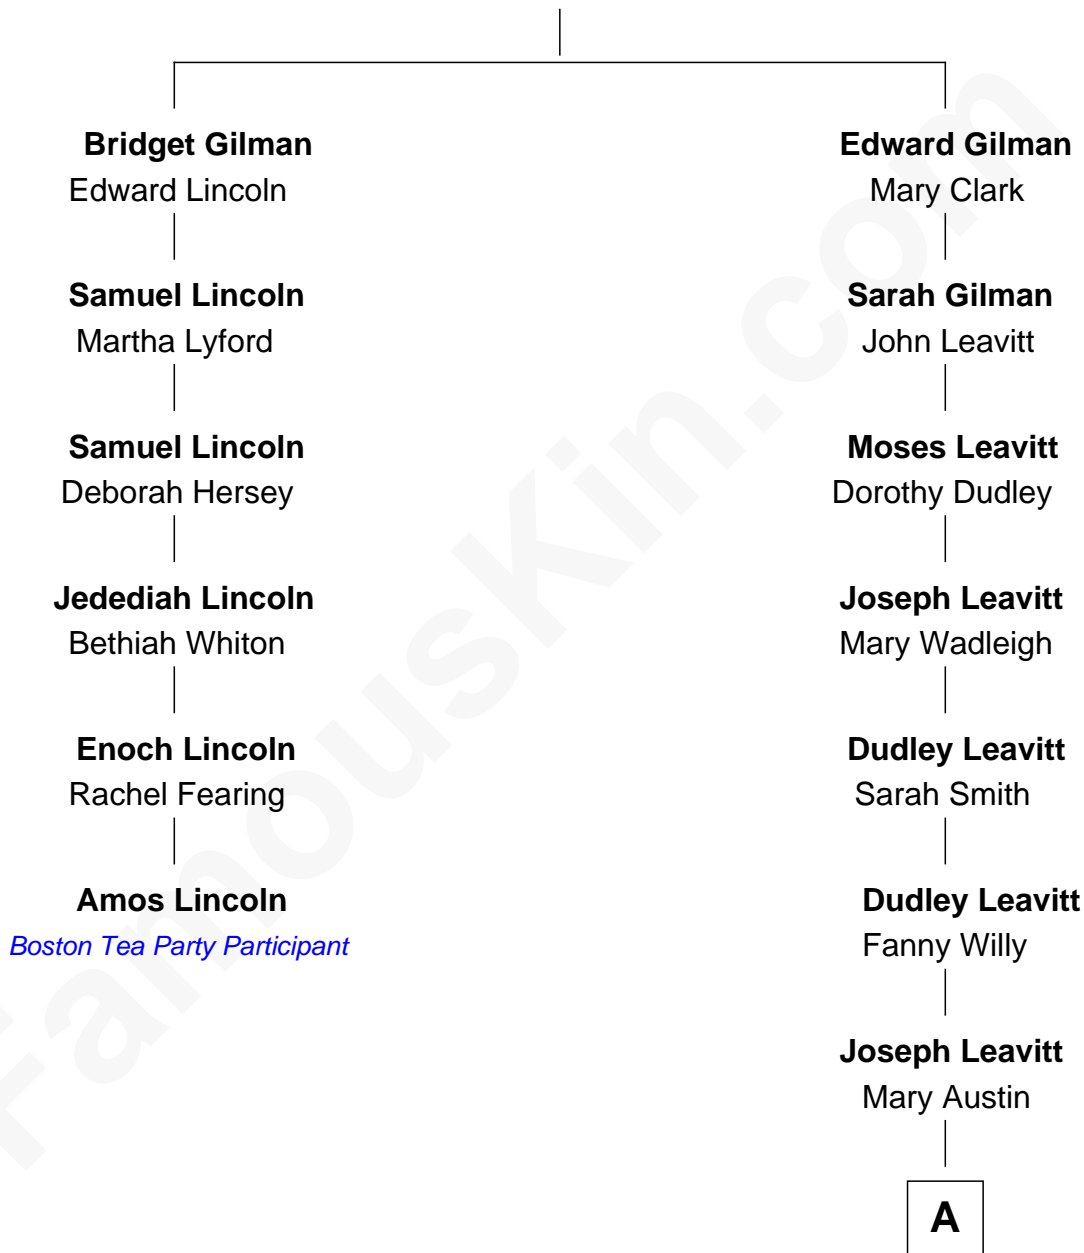

# FamousKin.com Relationship Chart of

**Amos Lincoln**

*Boston Tea Party Participant*

5th cousin 7 times removed of

**Ben Jealous**

*President and CEO of NAACP*

**Edward Gilman**

**A**

—  
**Susan A. Leavitt**

Milton Youngman

—  
**Lucy J. Youngman**

Leonard Wood Smith

—  
**Joseph Cummings Smith**

Ethel Maude Locke

—  
**Annette Smith**

Dr. Sargent Jealous