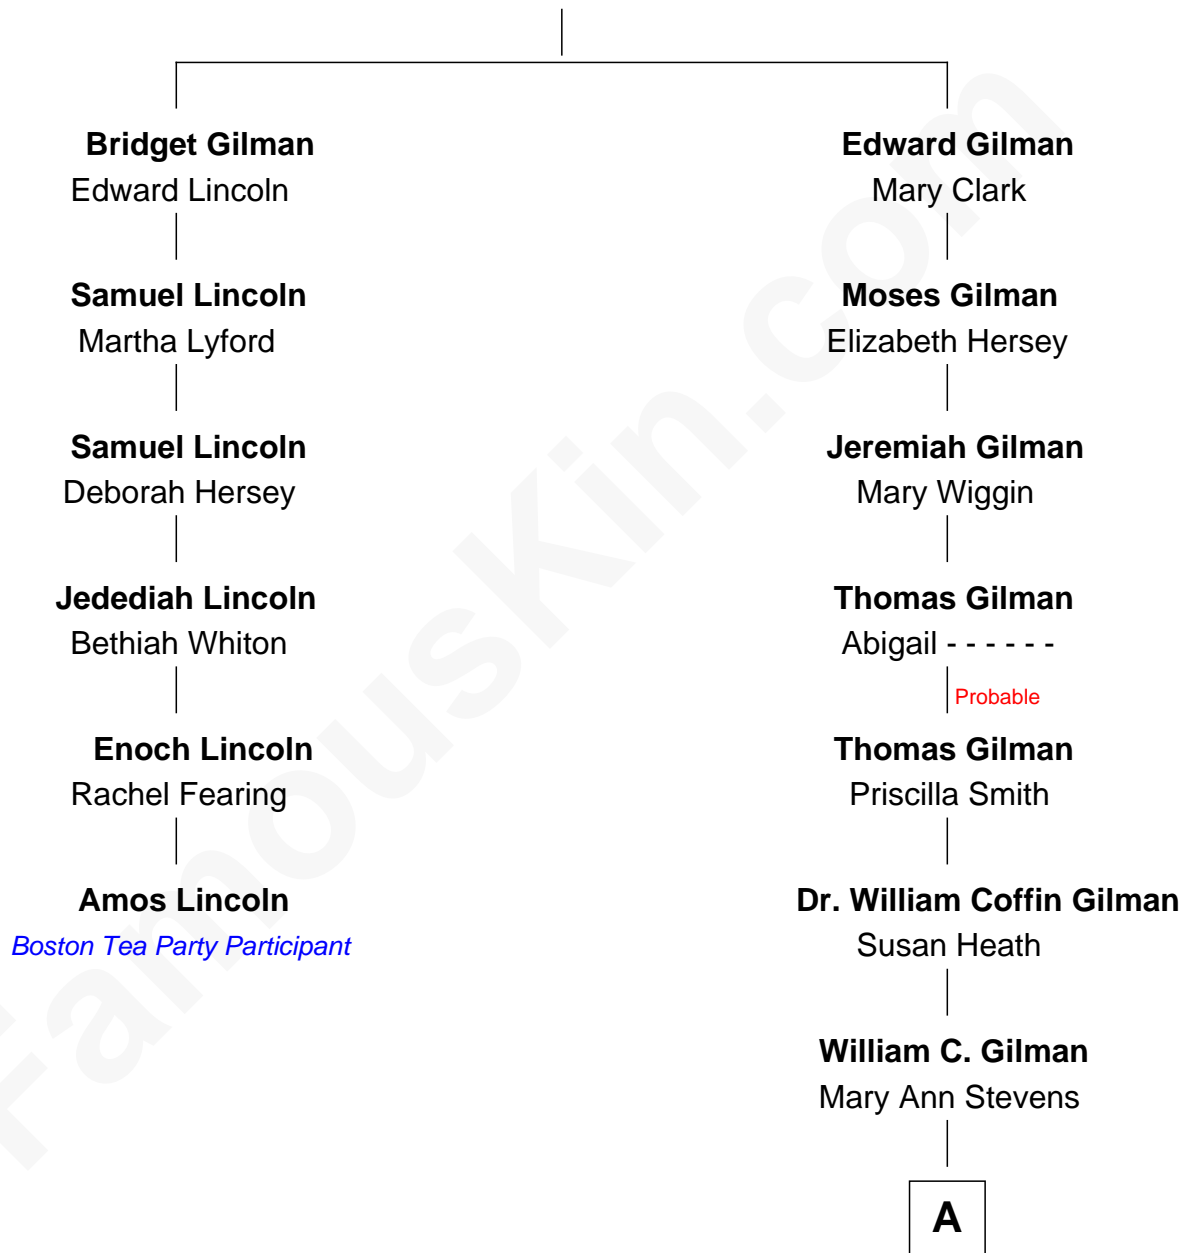

FamousKin.com Relationship Chart of

Amos Lincoln

Boston Tea Party Participant

5th cousin 5 times removed of

George Hamilton

TV and Movie Actor

Edward Gilman

A

—
George C. Gilman
Elizabeth Melissa Lane

—
Lillian C. Gilman
Harry Fuller Hamilton

—
George William Hamilton
Anne Lucille Stevens

—
George Hamilton
TV and Movie Actor

FamousKin.com