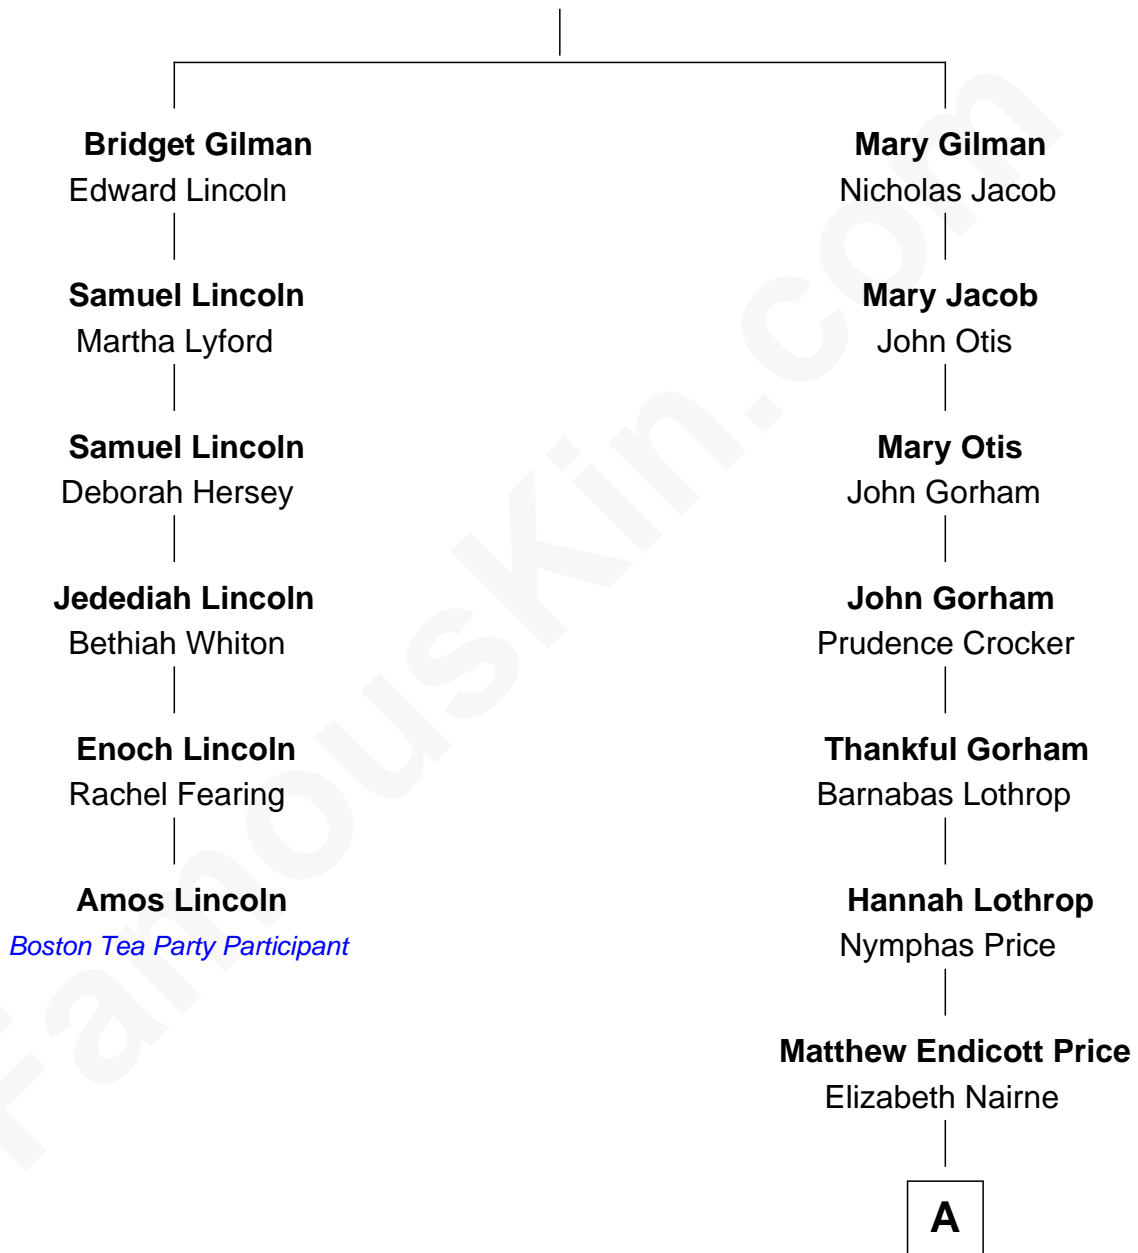

FamousKin.com Relationship Chart of

Amos Lincoln

Boston Tea Party Participant

5th cousin 5 times removed of

Cecil B. DeMille

American Film Director

Edward Gilman

A

Caroline Elizabeth Price

Thomas Arnold deMille

William Edward deMille

Margaret Mutter Blount Hoyt

Henry Churchill deMille

Matilda Beatrice Samuel

Cecil B. DeMille

American Film Director