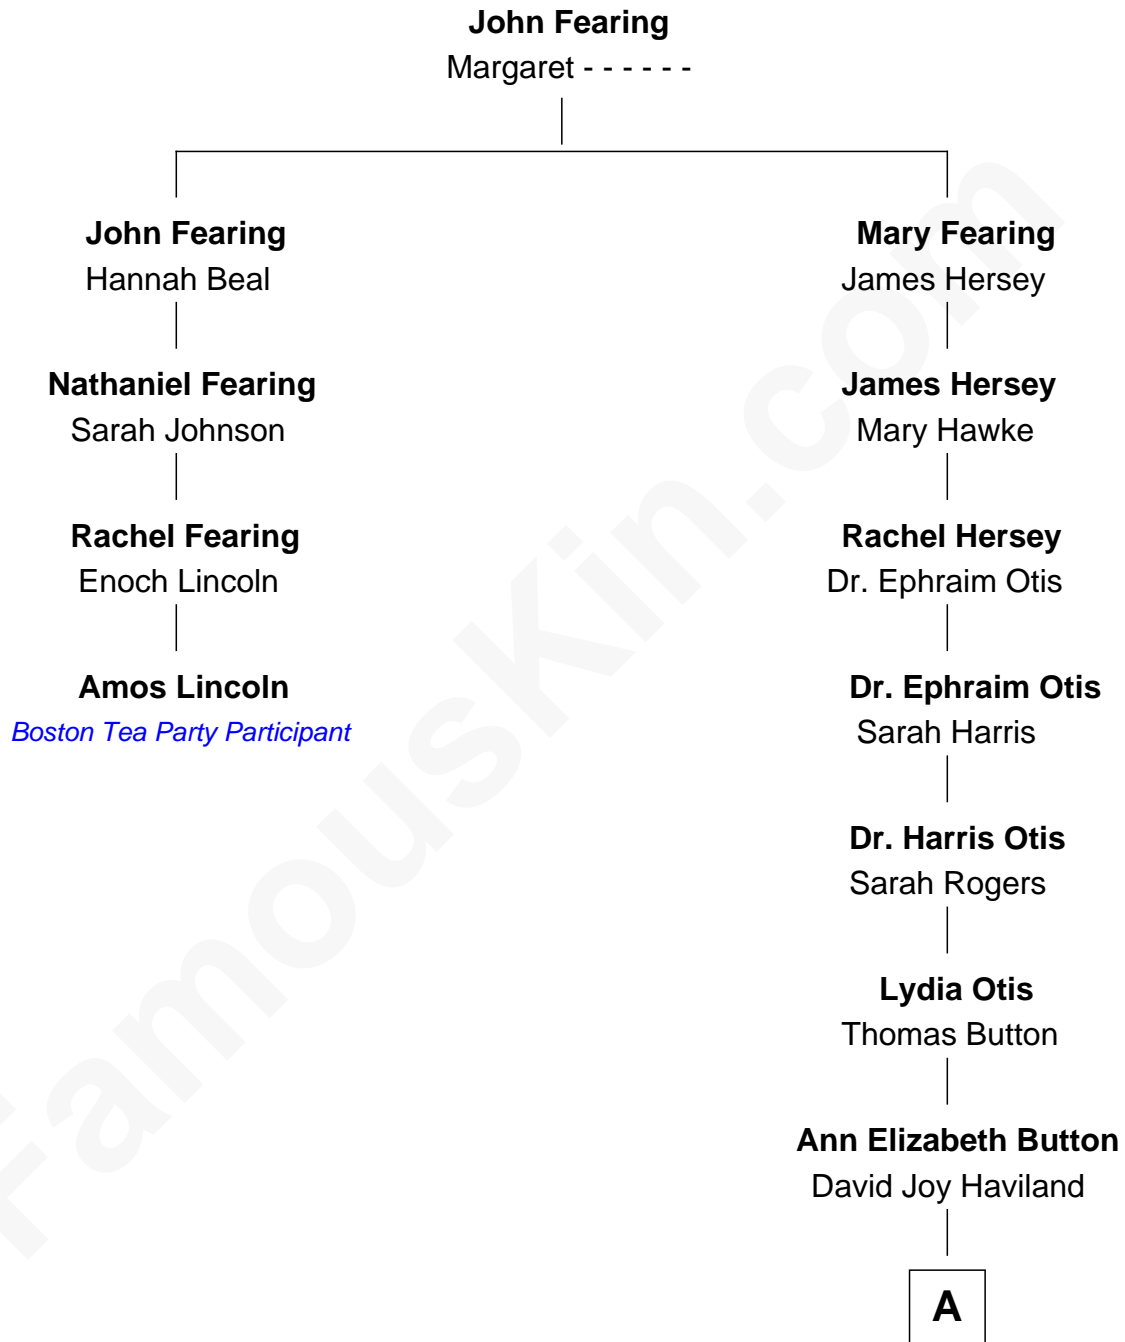

# FamousKin.com Relationship Chart of

**Amos Lincoln**

*Boston Tea Party Participant*

3rd cousin 5 times removed of

**Willis Carrier**

*Inventor of Air Conditioning*

**A**

**Elizabeth R. Haviland**  
Duane Williams Carrier

**Willis Carrier**  
*Inventor of Air Conditioning*

FamousKin.com