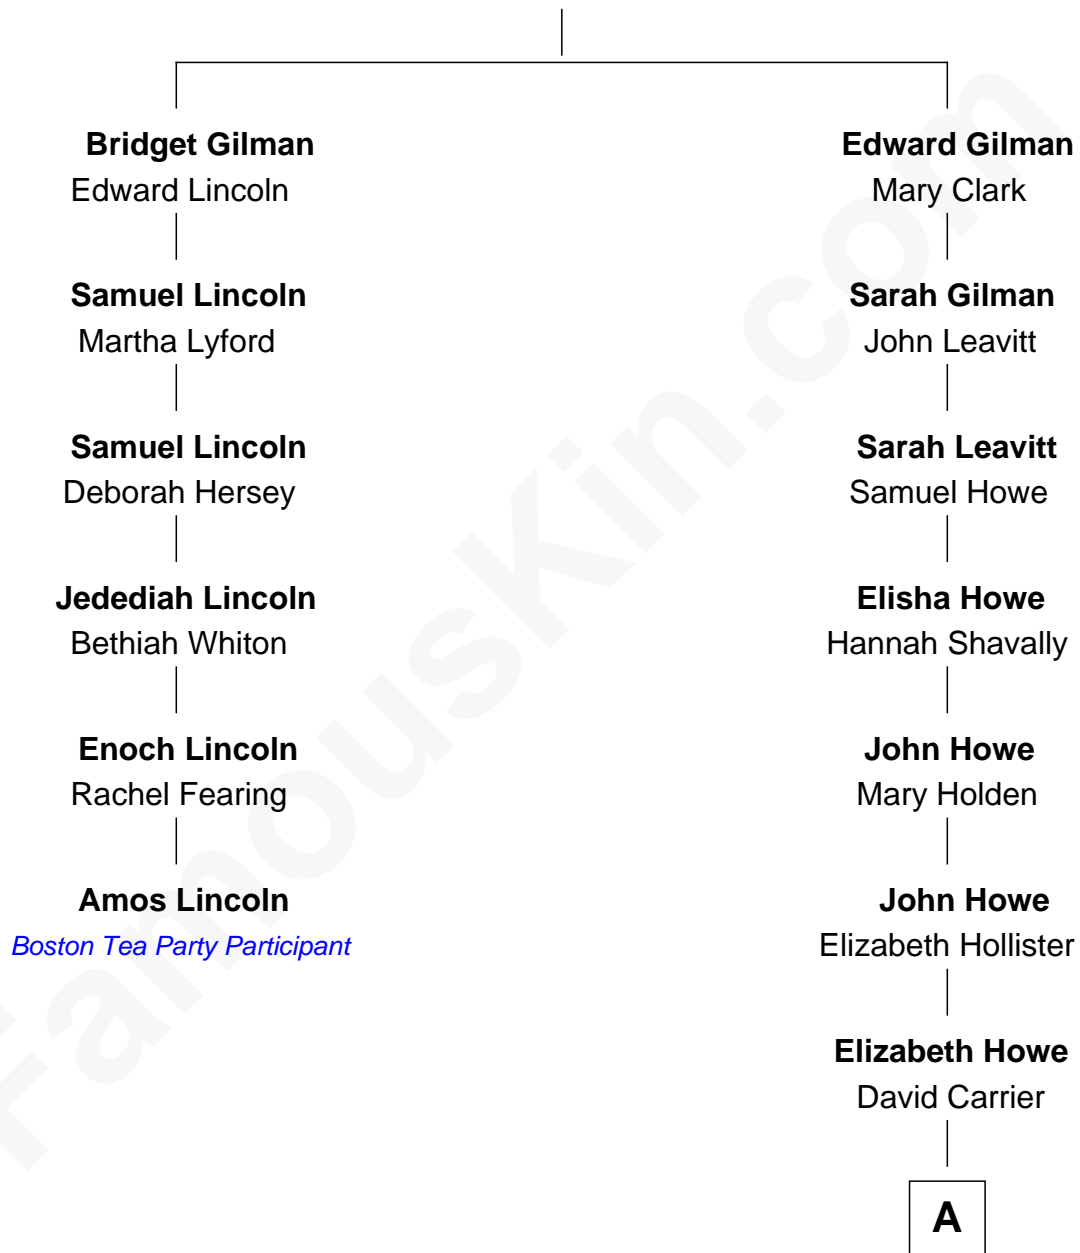

# FamousKin.com Relationship Chart of

**Amos Lincoln**

*Boston Tea Party Participant*

5th cousin 4 times removed of

**Willis Carrier**

*Inventor of Air Conditioning*

**Edward Gilman**

**A**