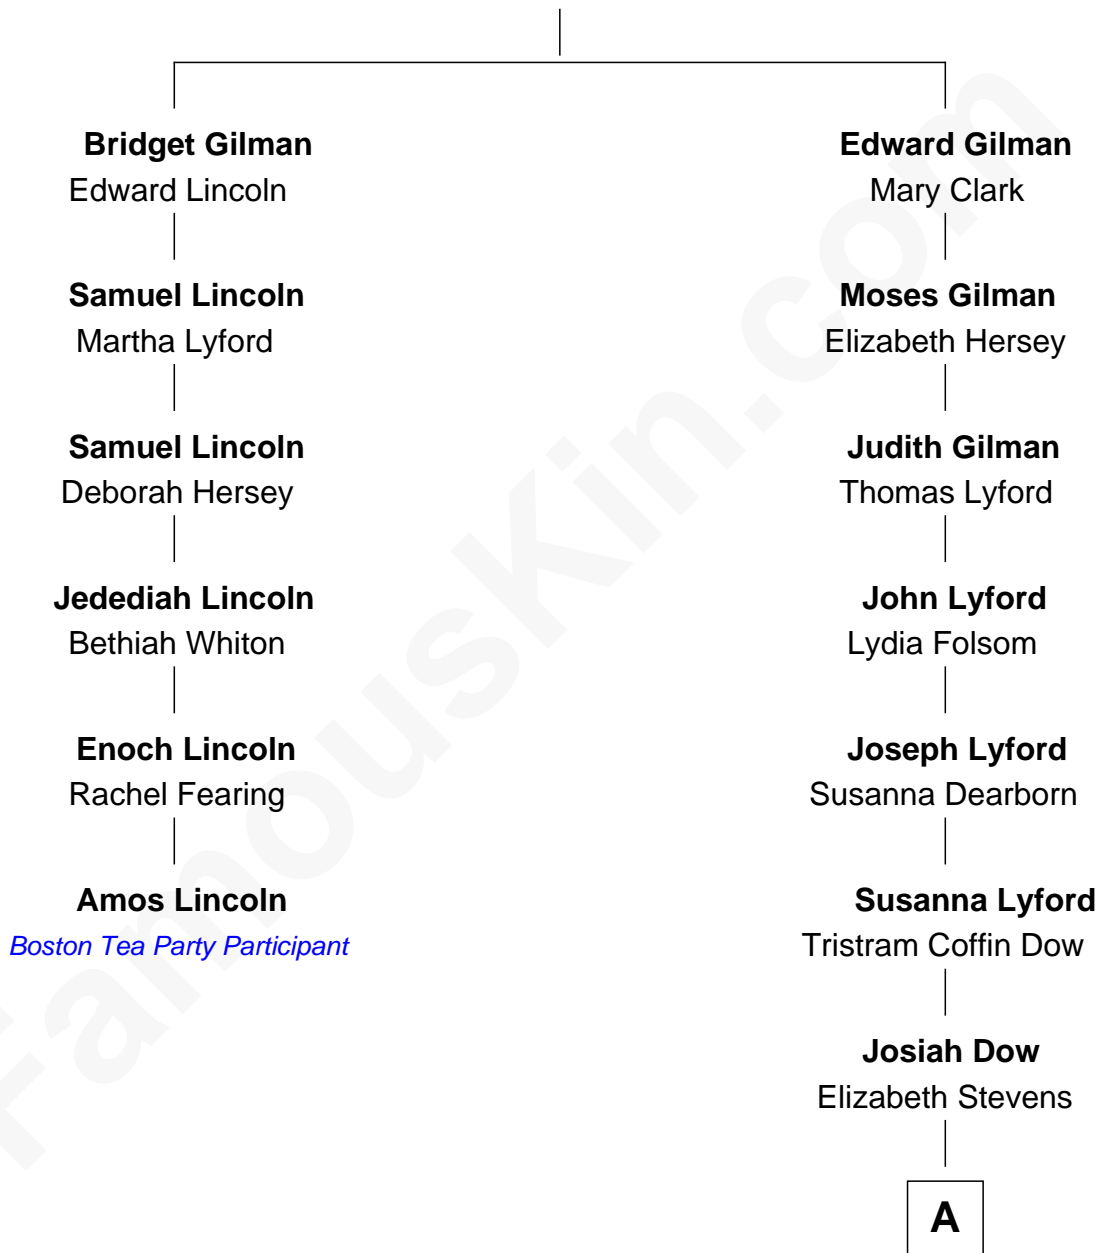

FamousKin.com Relationship Chart of

Amos Lincoln

Boston Tea Party Participant

5th cousin 5 times removed of

Tony Dow

TV Actor

Edward Gilman

A

|
John Fremont Dow

Nancy Sears

|
John Stevens Dow

Eva Johanna Ruth Jorgensen

|
John Stevens Dow

Muriel Virginia Montrose

|
Tony Dow

TV Actor