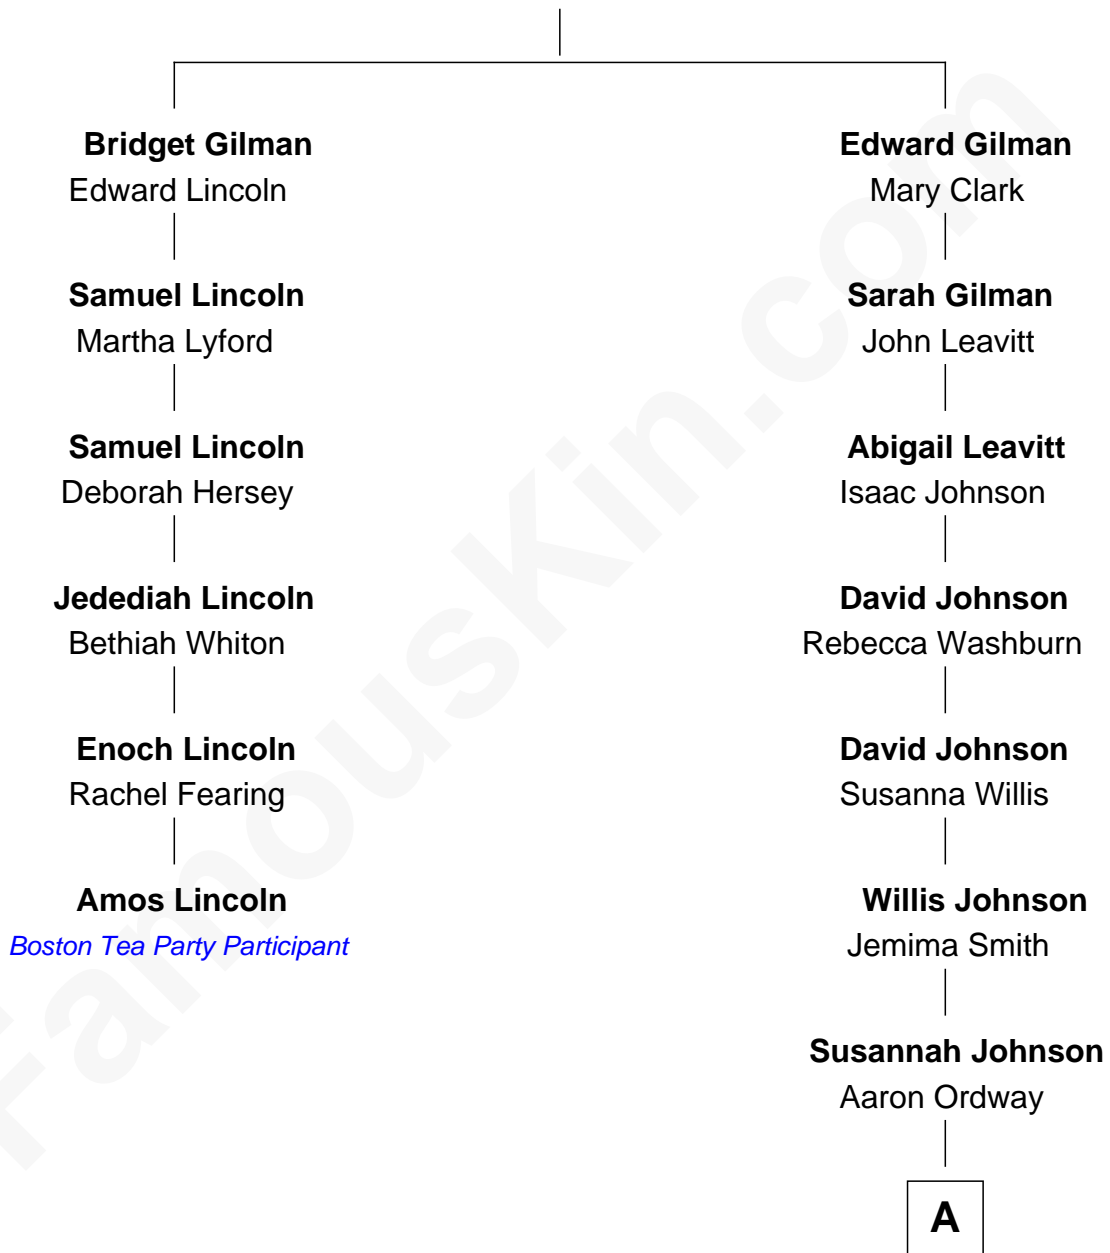

FamousKin.com Relationship Chart of

Amos Lincoln

Boston Tea Party Participant

5th cousin 5 times removed of

Burl Ives

Singer and Actor

Edward Gilman

A