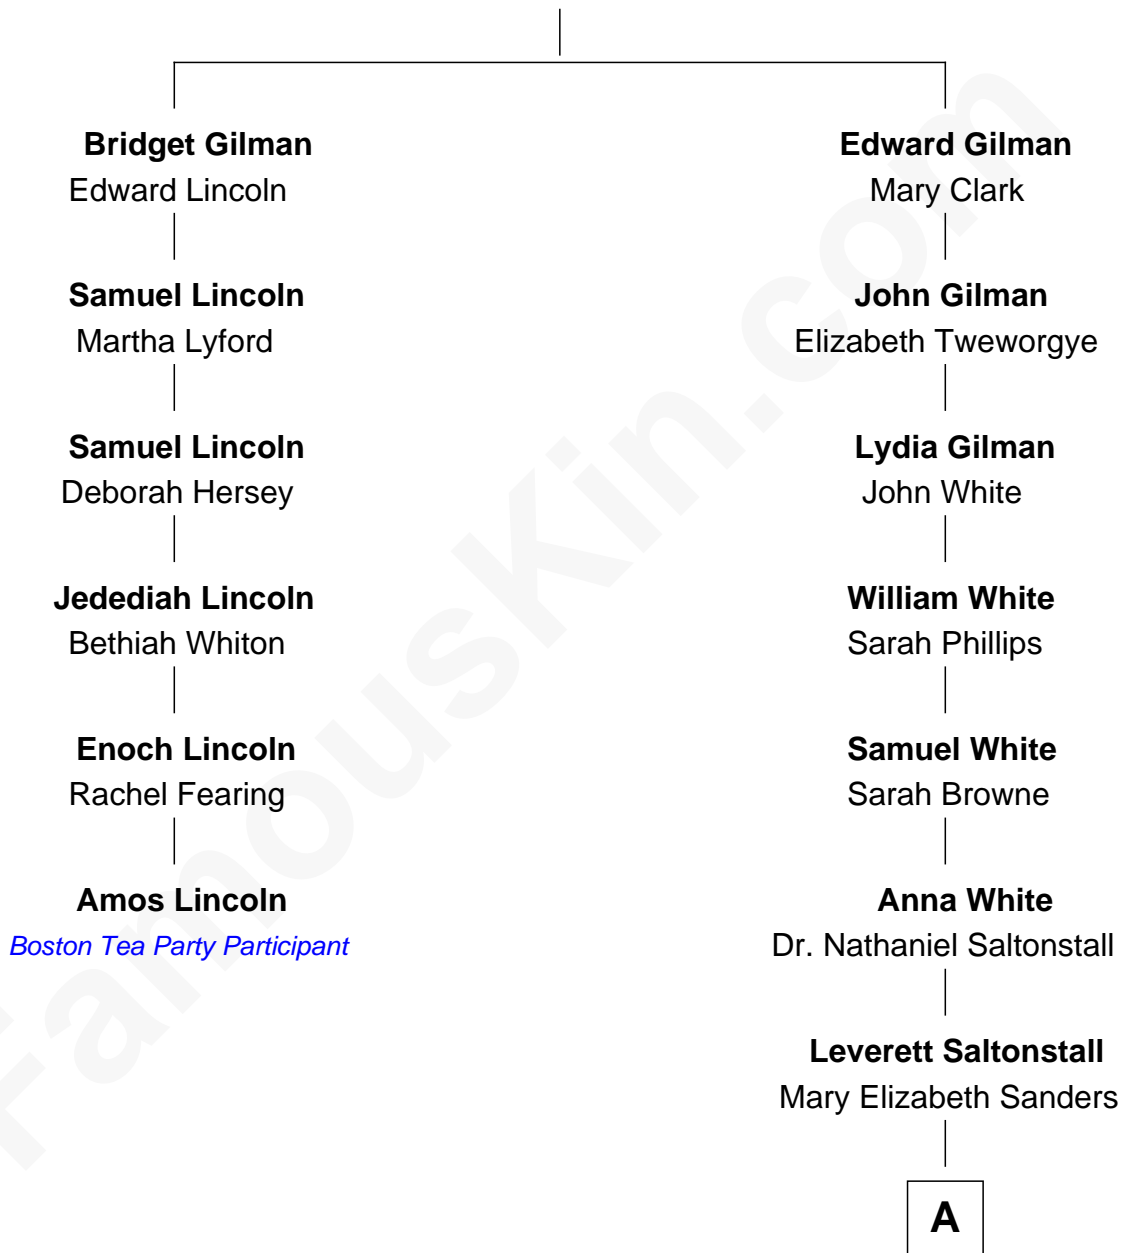

FamousKin.com Relationship Chart of

Amos Lincoln

Boston Tea Party Participant

5th cousin 4 times removed of

Leverett Saltonstall

55th Governor of Massachusetts

Edward Gilman

A

—
Leverett Saltonstall

Rose Smith Lee

—
Richard Middlecott Saltonstall

Eleanor Brooks

—
Leverett Saltonstall

55th Governor of Massachusetts

FamousKin.com