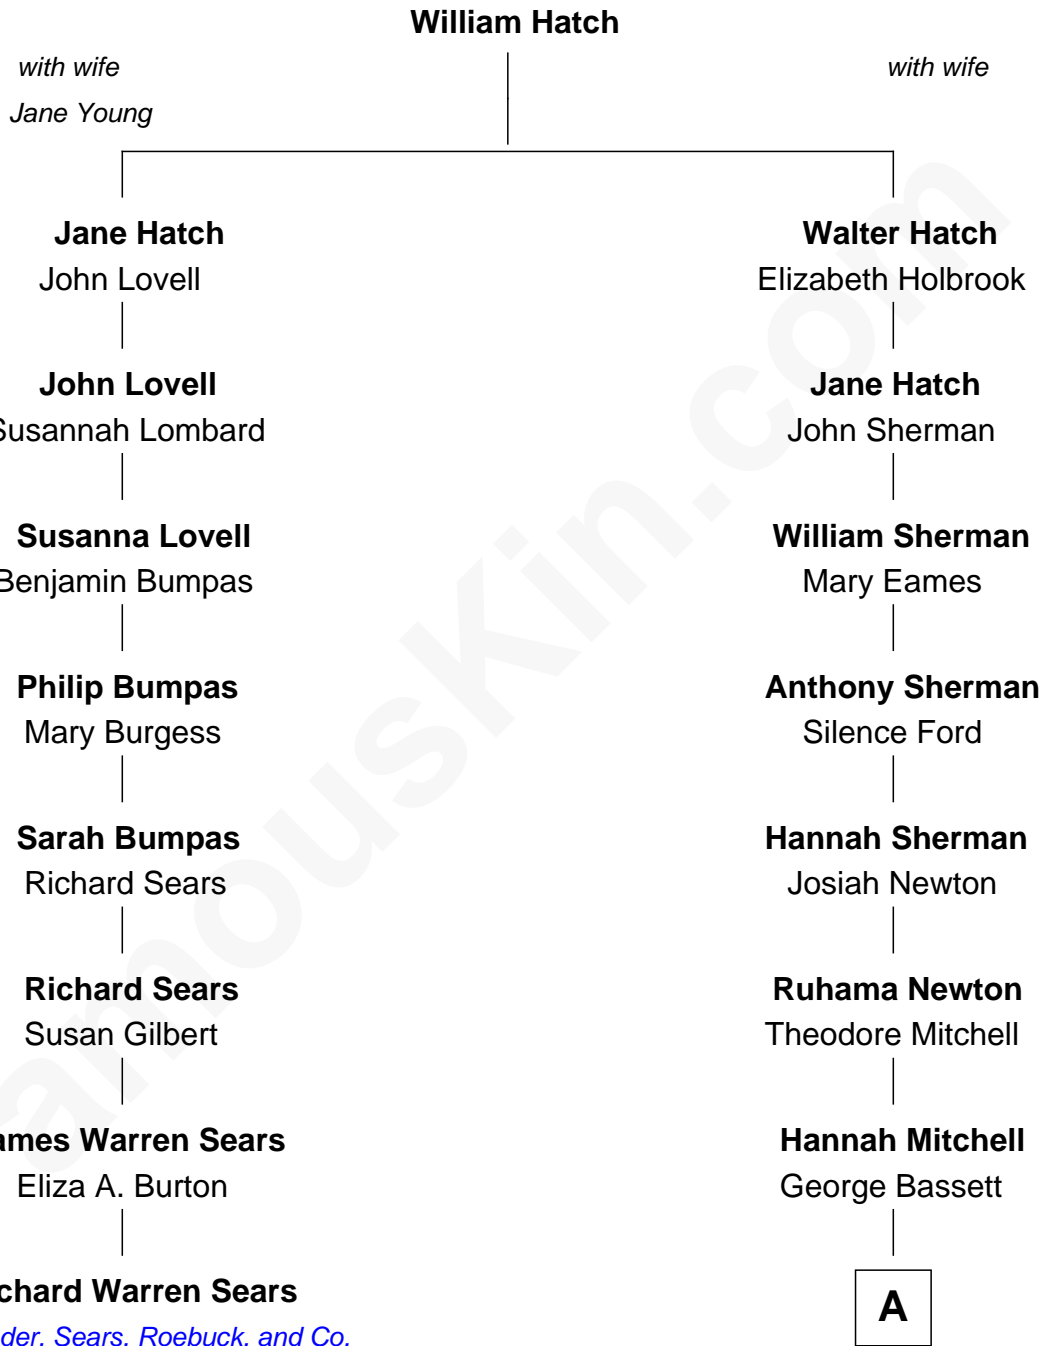

FamousKin.com

Relationship Chart of

Richard Warren Sears

Co-Founder of Sears, Roebuck, & Co.

7th cousin 5 times removed of

Nat Faxon

Actor, Comedian, Director and Screenwriter

A

|
Mary F. Bassett

Ira M. Conant
|

Herbert Ira Conant

Alleda B. Pierce
|

Marie Bassett Conant

Dr. Nathaniel Wales Faxon
|

William Otis Faxon

Frances Mary Parker
|

Dr. David Parker Faxon

Monica Andrea Kersten
|

Nat Faxon

Actor, Comedian, Director and Screenwriter