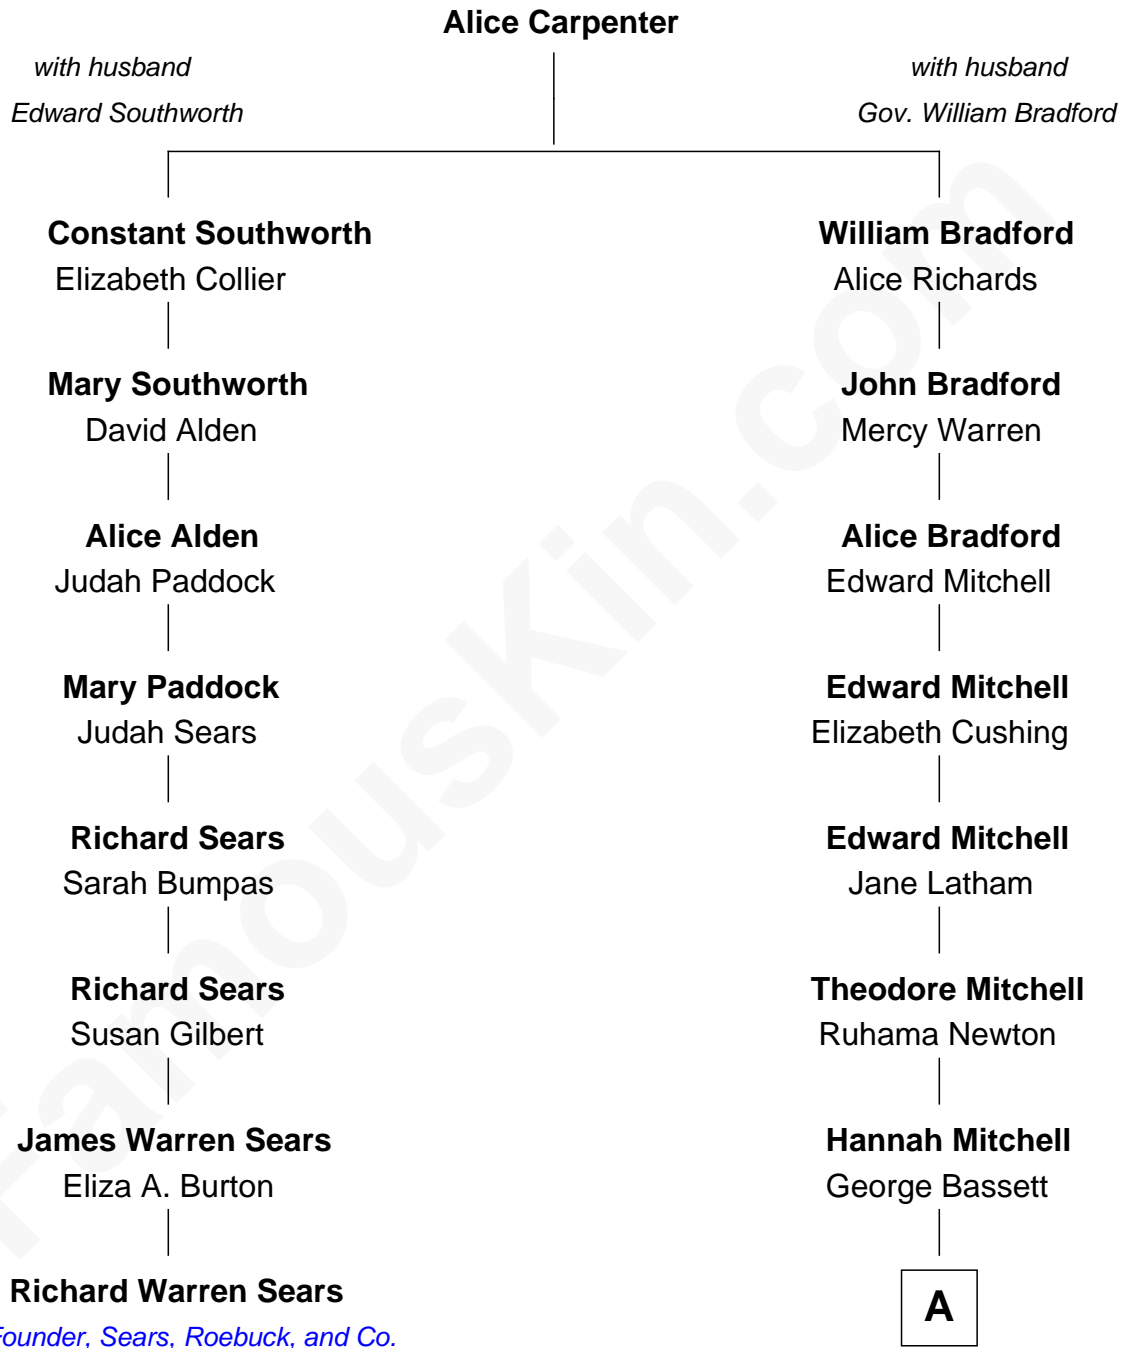

FamousKin.com

Relationship Chart of

Richard Warren Sears

Co-Founder of Sears, Roebuck, & Co.

7th cousin 5 times removed of

Nat Faxon

Actor, Comedian, Director and Screenwriter

A

|
Mary F. Bassett

Ira M. Conant

|
Herbert Ira Conant

Alleda B. Pierce

|
Marie Bassett Conant

Dr. Nathaniel Wales Faxon

|
William Otis Faxon

Frances Mary Parker