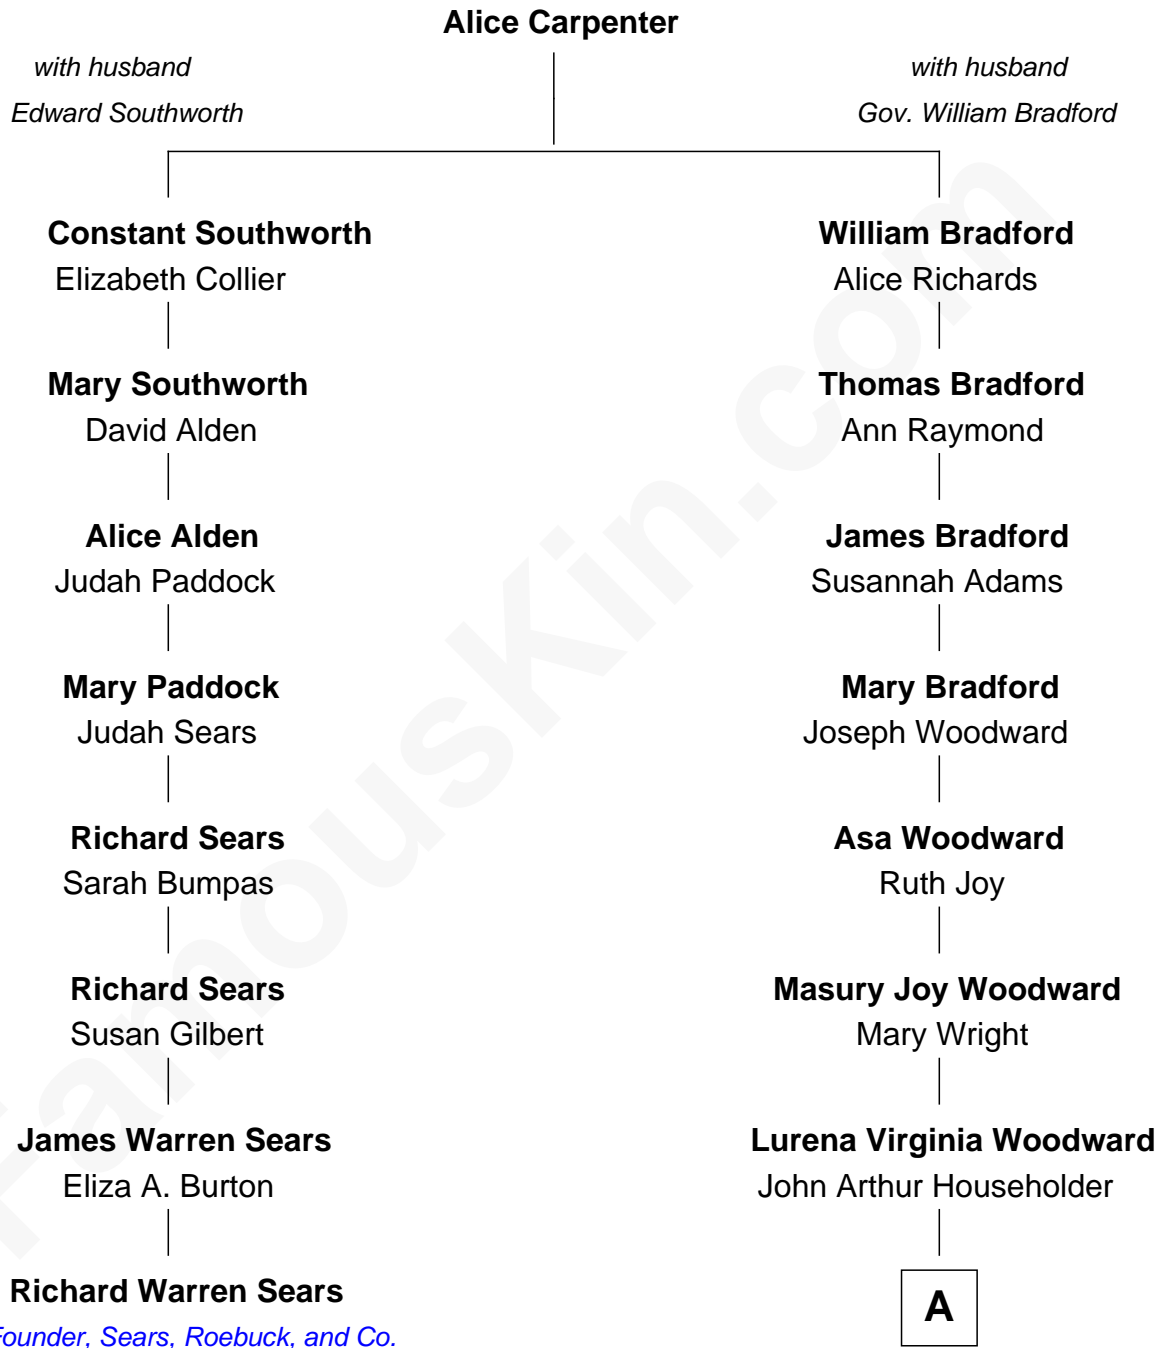

## Relationship Chart of

### Richard Warren Sears

*Co-Founder of Sears, Roebuck, & Co.*

7th cousin 2 times removed of

**Hugh Hefner**

*Founder of Playboy Magazine*

A

Lois Nina Householder

James Marston Hefner

Glenn Lucius Hefner

Grace Caroline Swanson

Hugh Hefner

*Founder of Playboy Magazine*