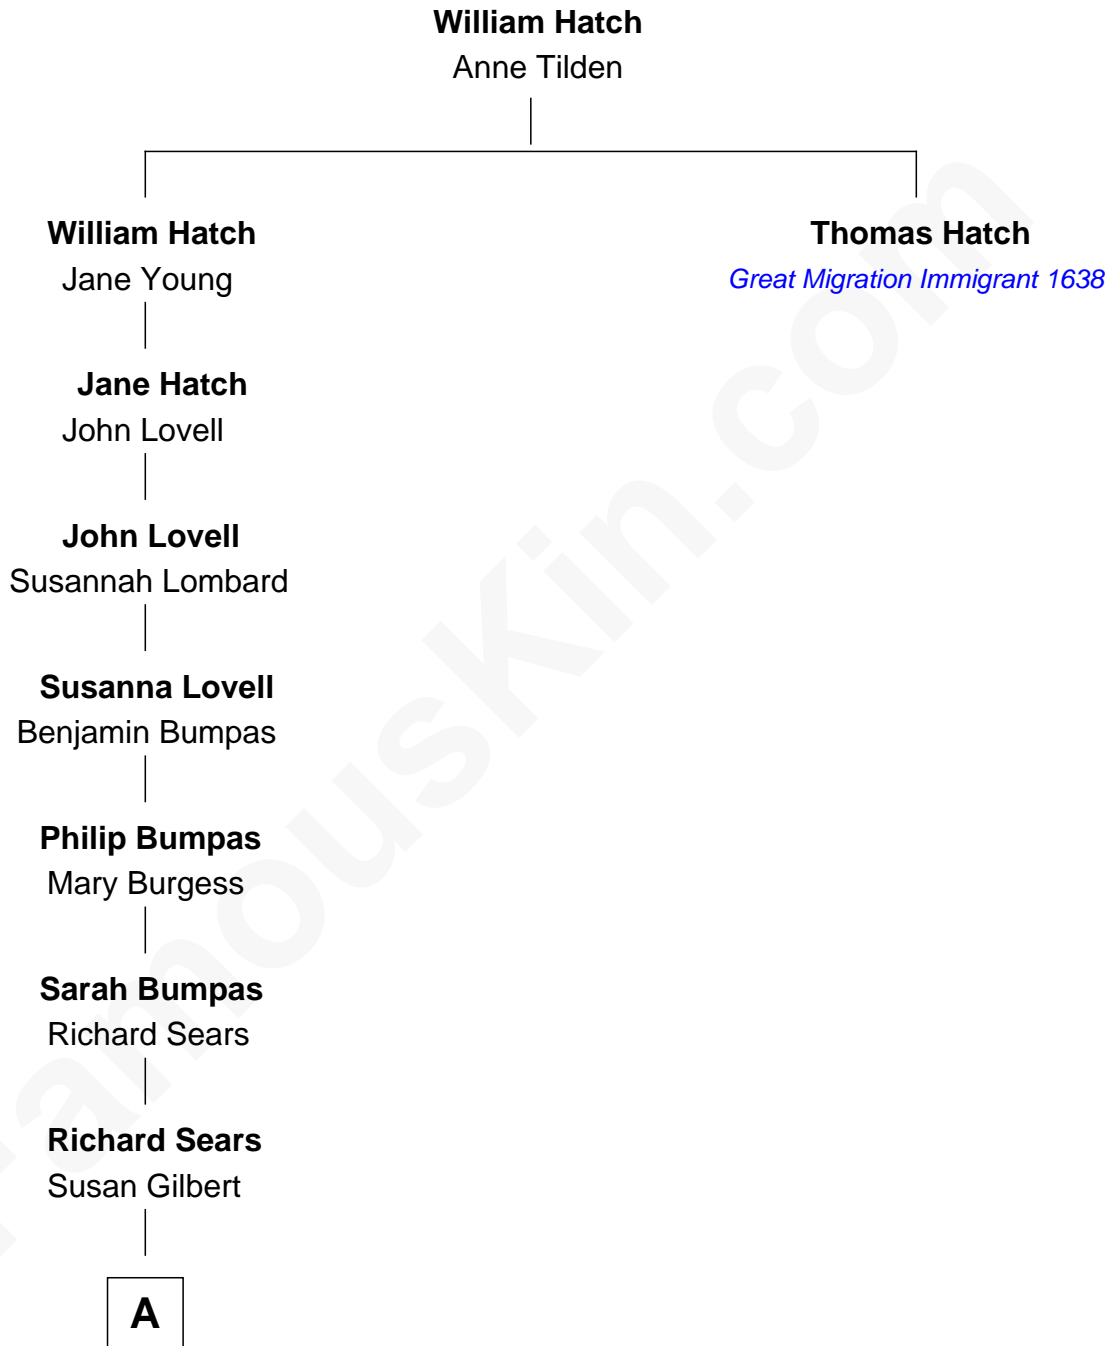

FamousKin.com

Relationship Chart of

Richard Warren Sears

Co-Founder of Sears, Roebuck, & Co.

6th great-grandnephew of

Thomas Hatch

(c1596 - c1646) Great Migration Immigrant 1638

A

James Warren Sears

Eliza A. Burton

Richard Warren Sears

Co-Founder, Sears, Roebuck, and Co.

FamousKin.com