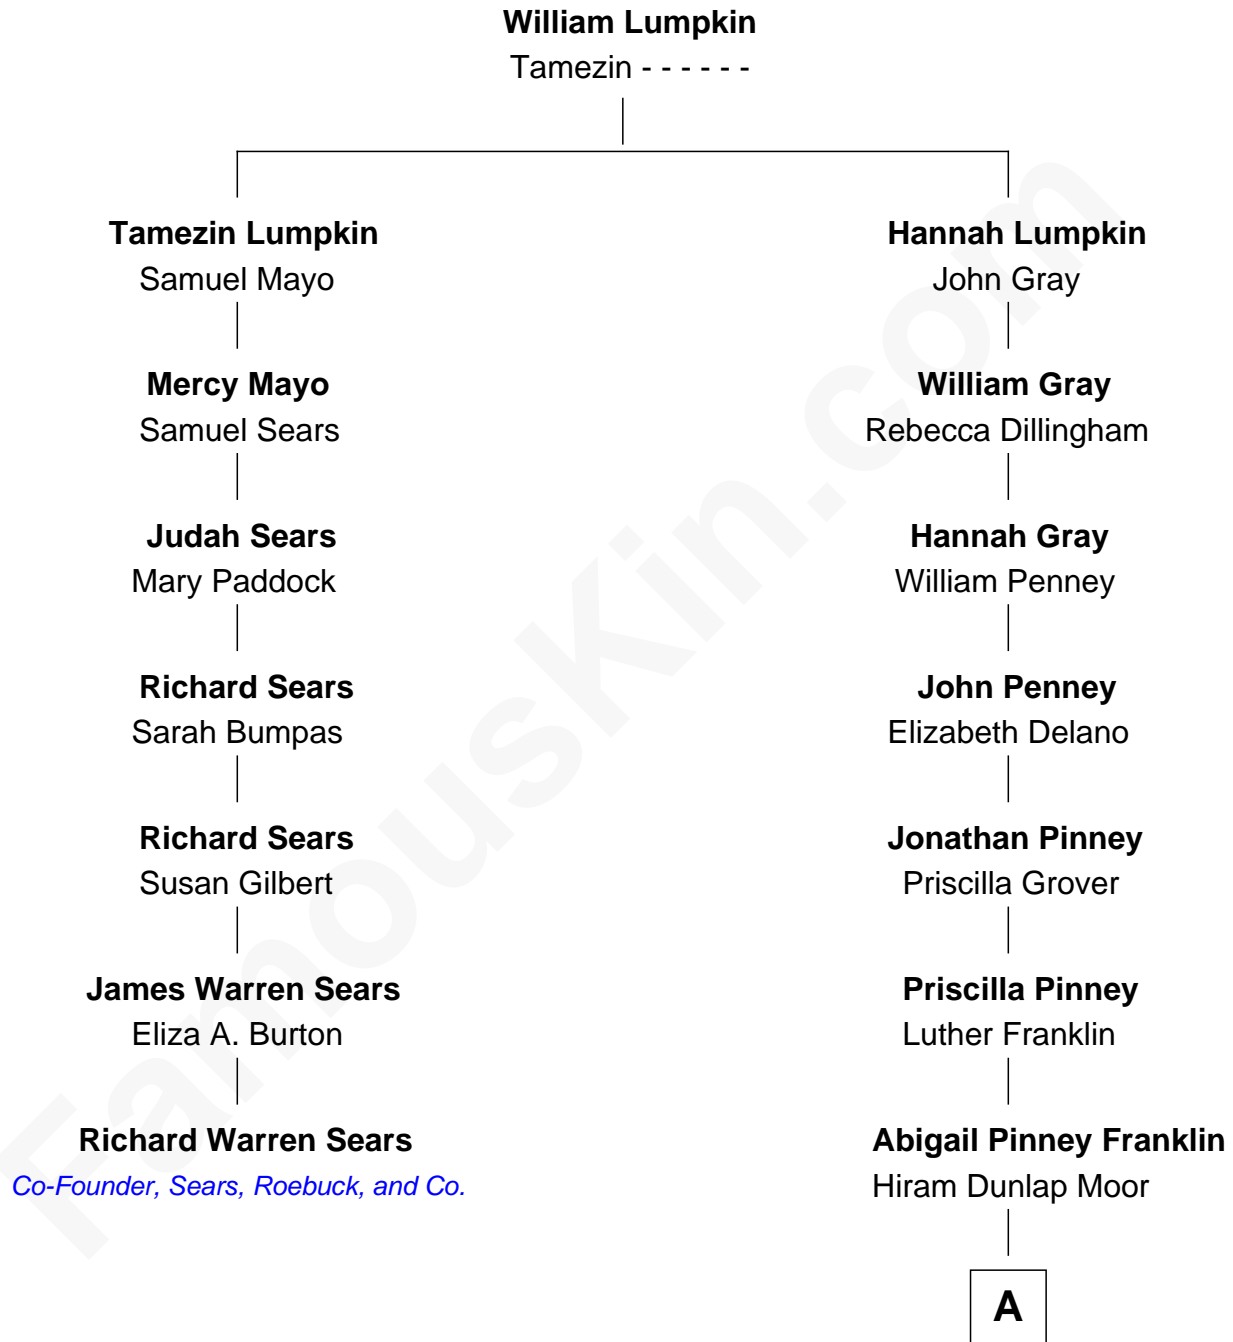

FamousKin.com

Relationship Chart of

Richard Warren Sears

Co-Founder of Sears, Roebuck, & Co.

6th cousin 2 times removed of

Calvin Coolidge

30th U.S. President

A

Victoria Josephine Moor
Col. John Calvin Coolidge

Calvin Coolidge
30th U.S. President

FamousKin.com