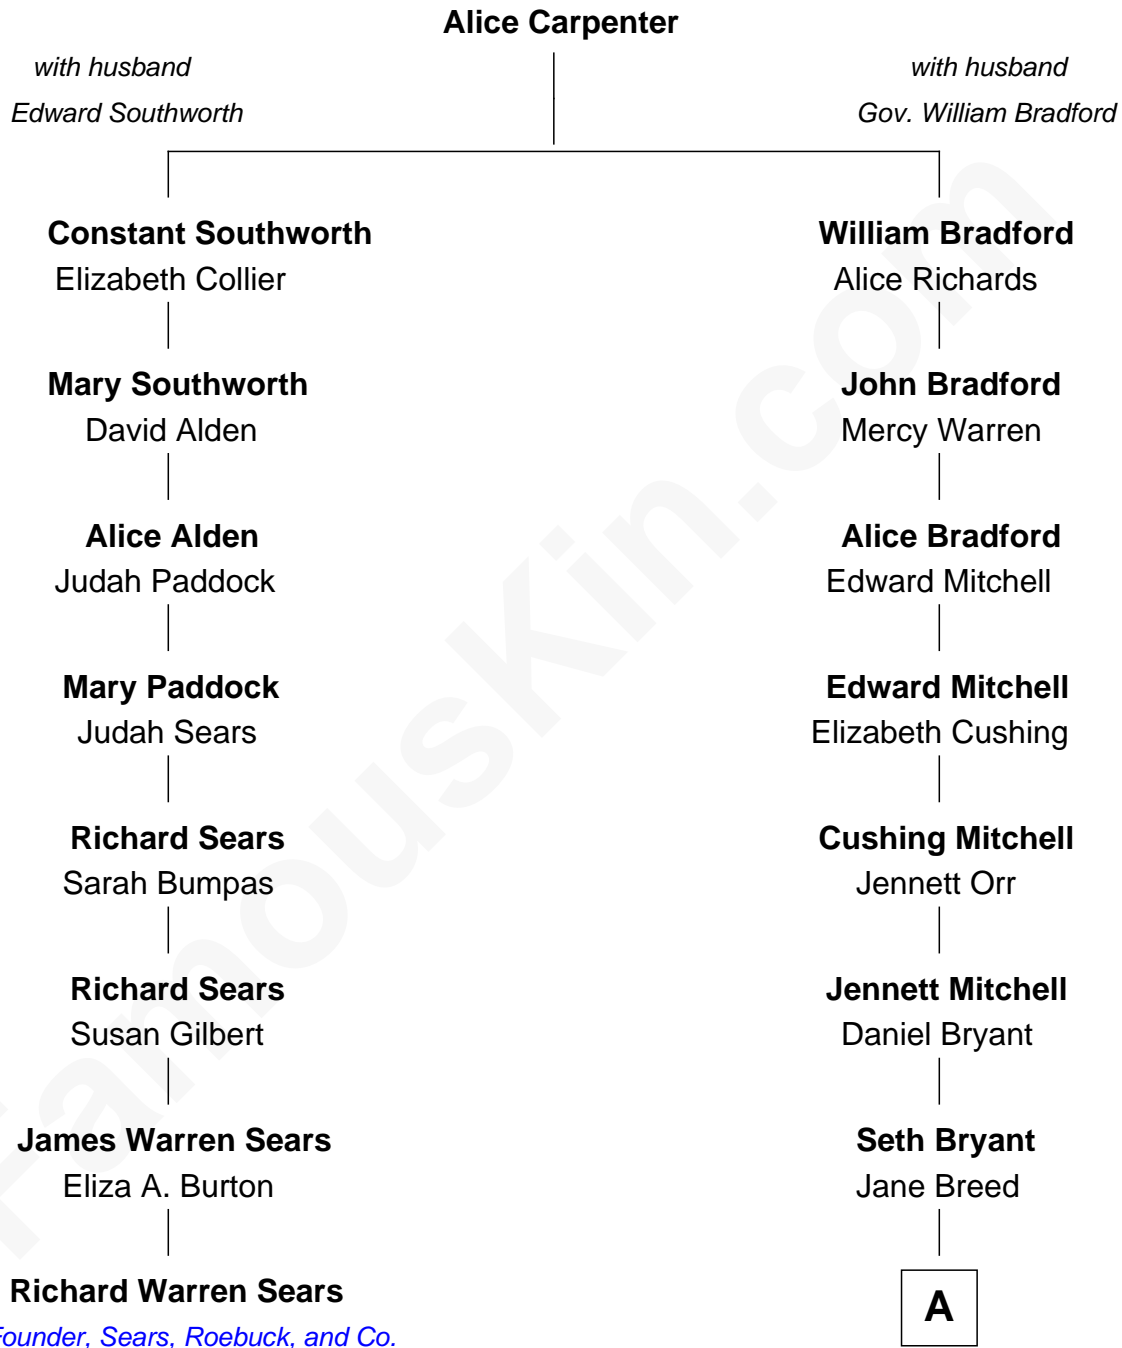

FamousKin.com

Relationship Chart of

Richard Warren Sears

Co-Founder of Sears, Roebuck, & Co.

7th cousin 1 time removed of

James B. Conant

President of Harvard University

A