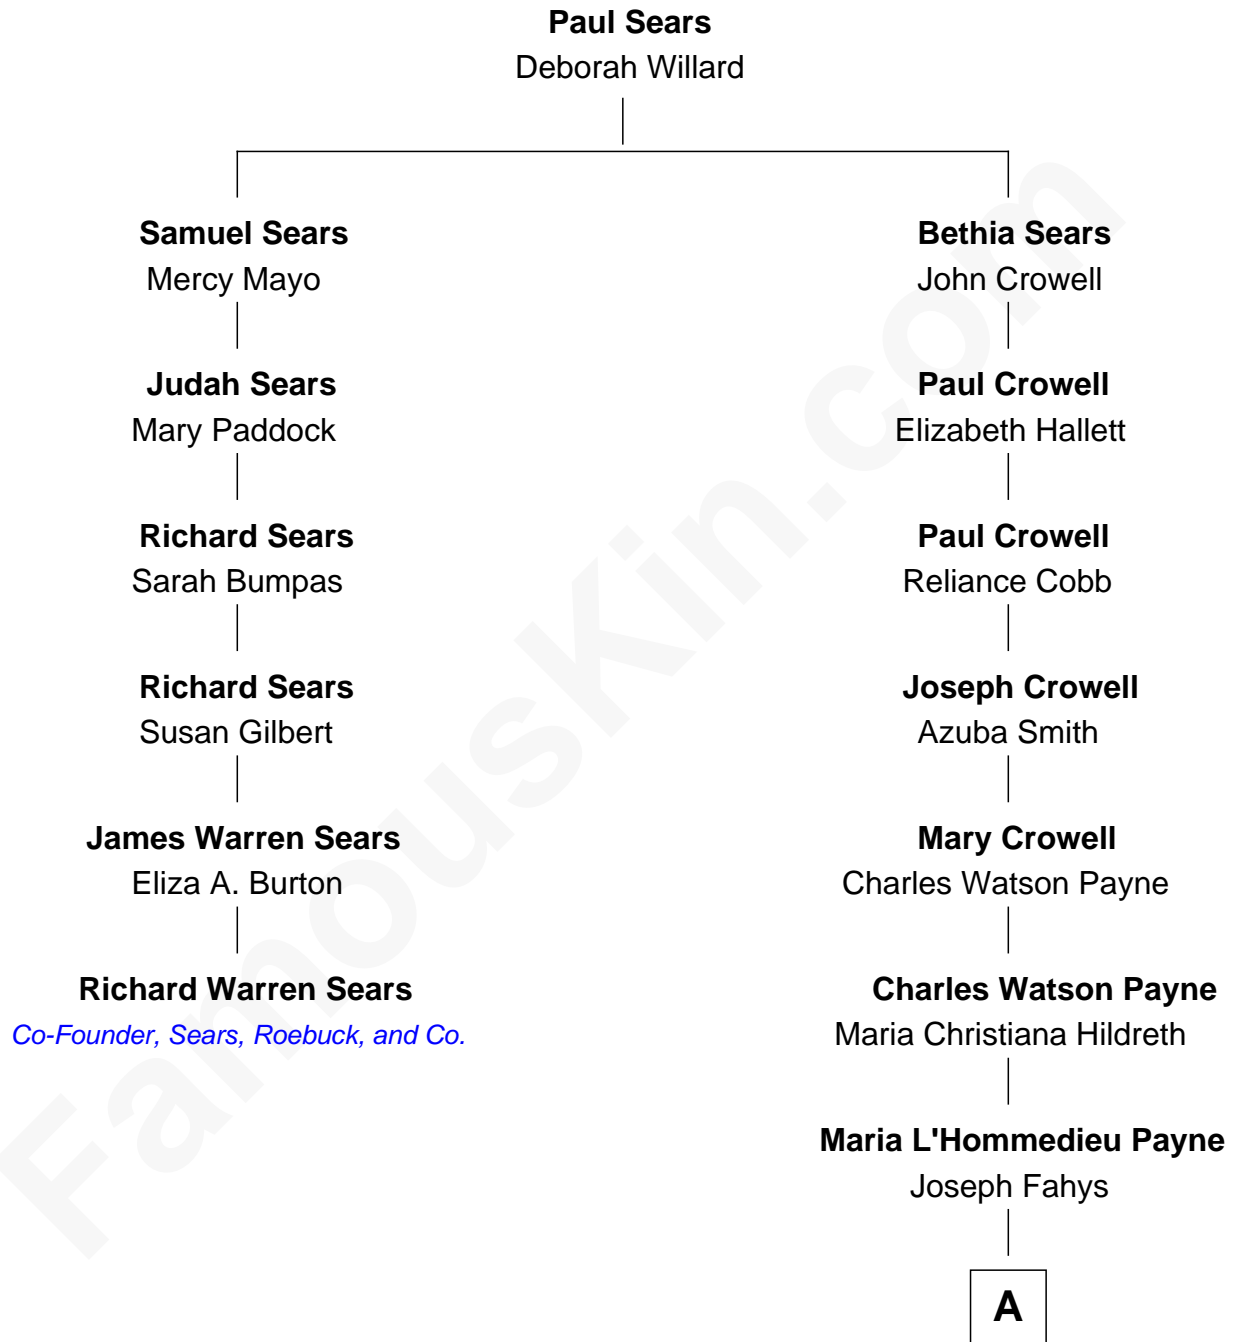

FamousKin.com

Relationship Chart of

Richard Warren Sears

Co-Founder of Sears, Roebuck, & Co.

5th cousin 5 times removed of

Howard Dean

79th Governor of Vermont

A

—
Lena Marianne Fahys

Henry Francis Cook

—
Maria Fahys Cook

Howard Brush Dean

—
Howard Brush Dean

Andrea Belden Maitland

—
Howard Dean

79th Governor of Vermont