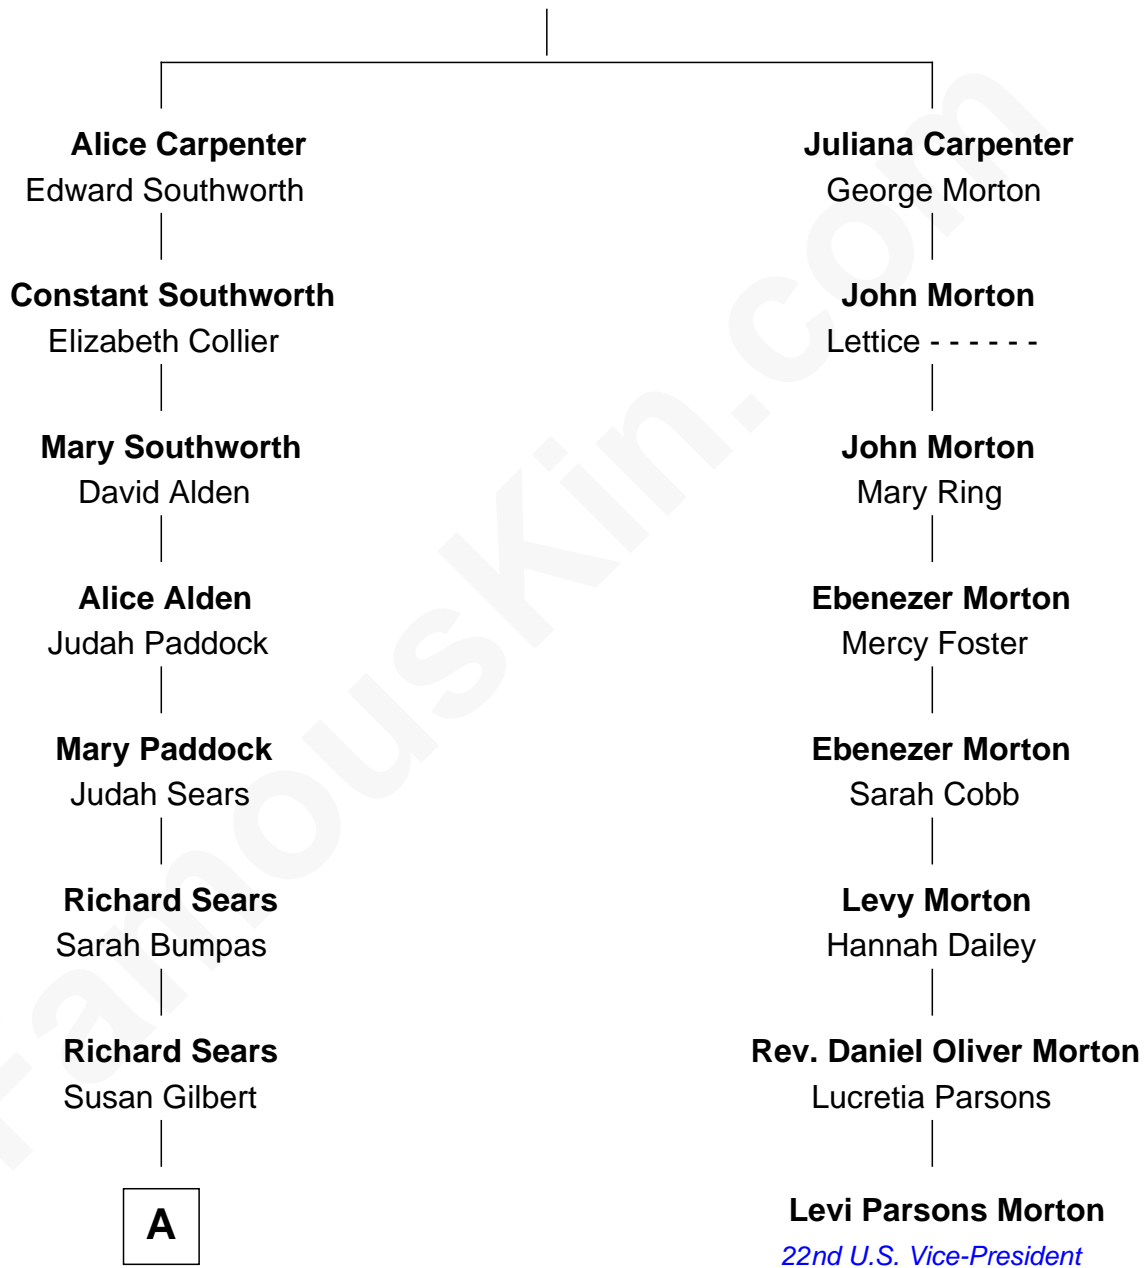

FamousKin.com

Relationship Chart of

Richard Warren Sears

Co-Founder of Sears, Roebuck, & Co.

7th cousin 1 time removed of

Levi Parsons Morton

22nd U.S. Vice-President

Alexander Carpenter

A

James Warren Sears

Eliza A. Burton

Richard Warren Sears

Co-Founder, Sears, Roebuck, and Co.

FamousKin.com