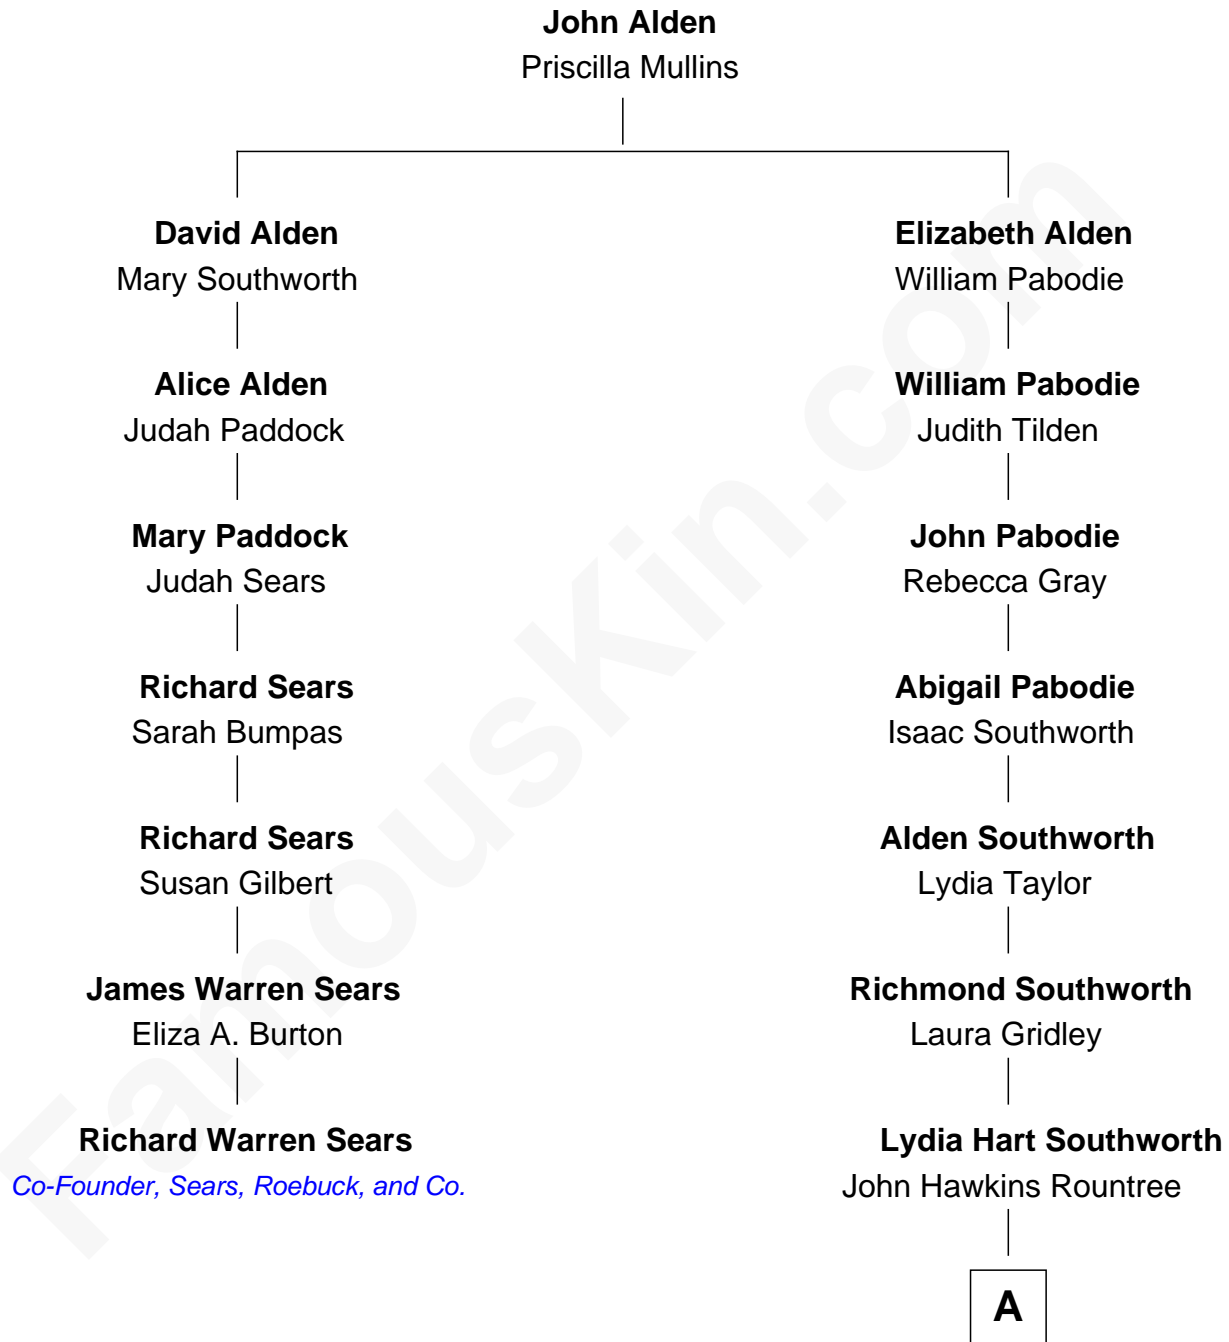

FamousKin.com

Relationship Chart of

Richard Warren Sears

Co-Founder of Sears, Roebuck, & Co.

6th cousin 5 times removed of

Paget Brewster
TV Actress

A

—
Cora Southworth Rountree

Charles Hathaway

—
Stewart Southworth Hathaway

Helen Viles

—
Valerie Hathaway

John Bechtel Tew

—
Hathaway Tew

Galen Brewster

—
Paget Brewster

TV Actress