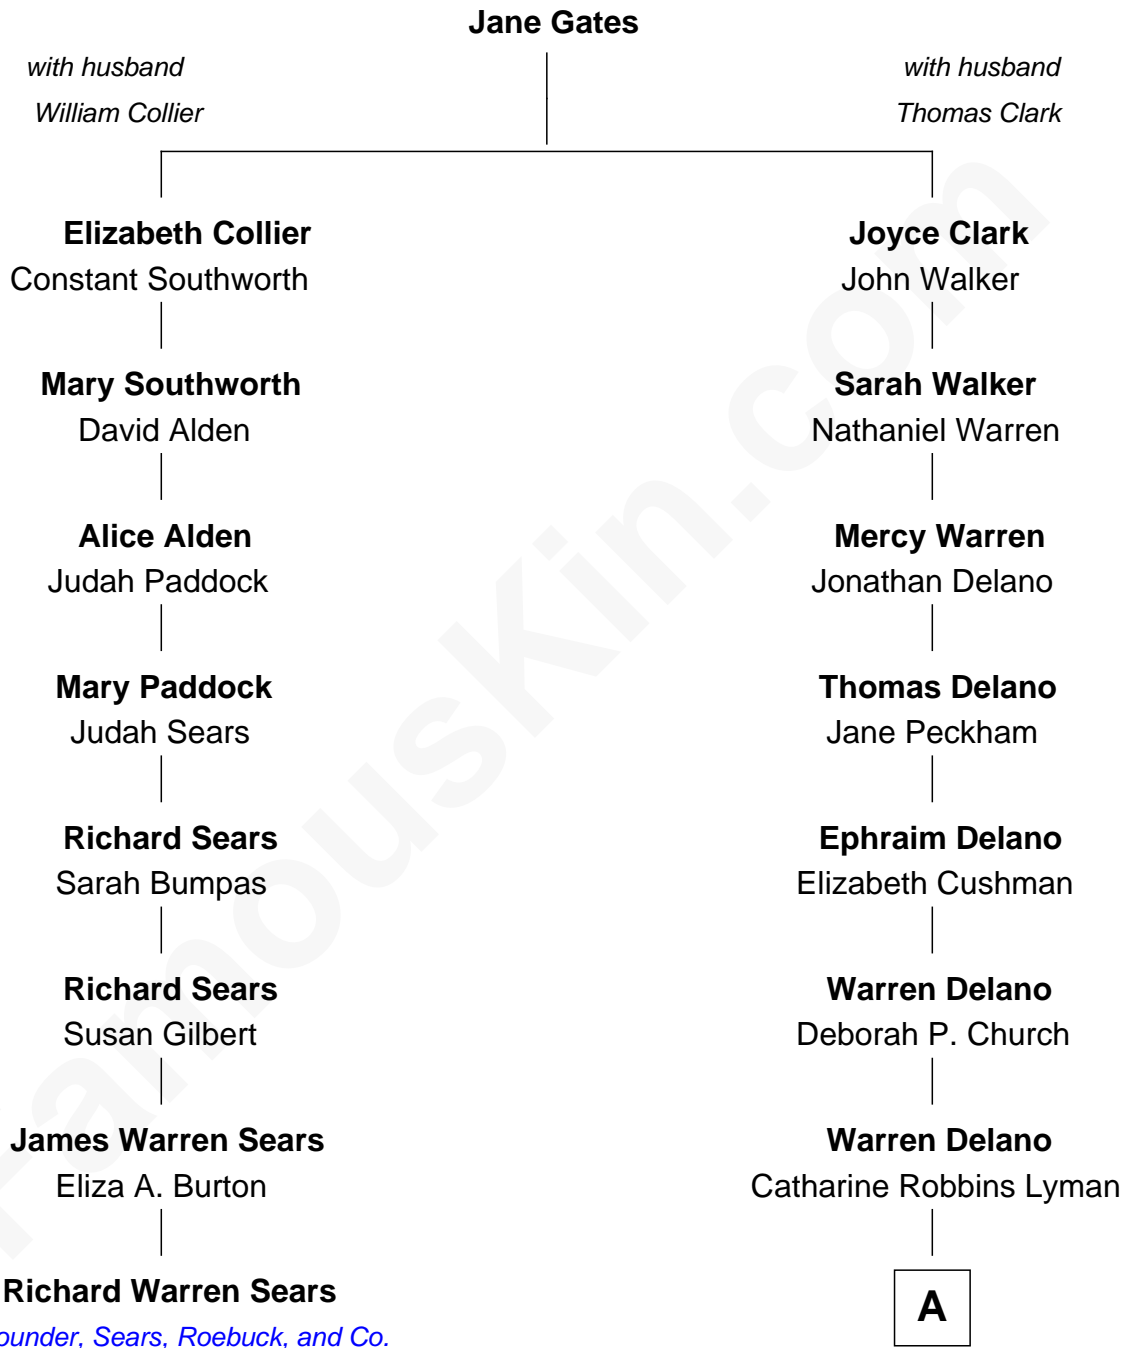

FamousKin.com

Relationship Chart of

Richard Warren Sears

Co-Founder of Sears, Roebuck, & Co.

7th cousin 1 time removed of

Franklin D. Roosevelt

32nd U.S. President

A

|
Sara Delano
James Roosevelt

|
Franklin D. Roosevelt
32nd U.S. President

FamousKin.com