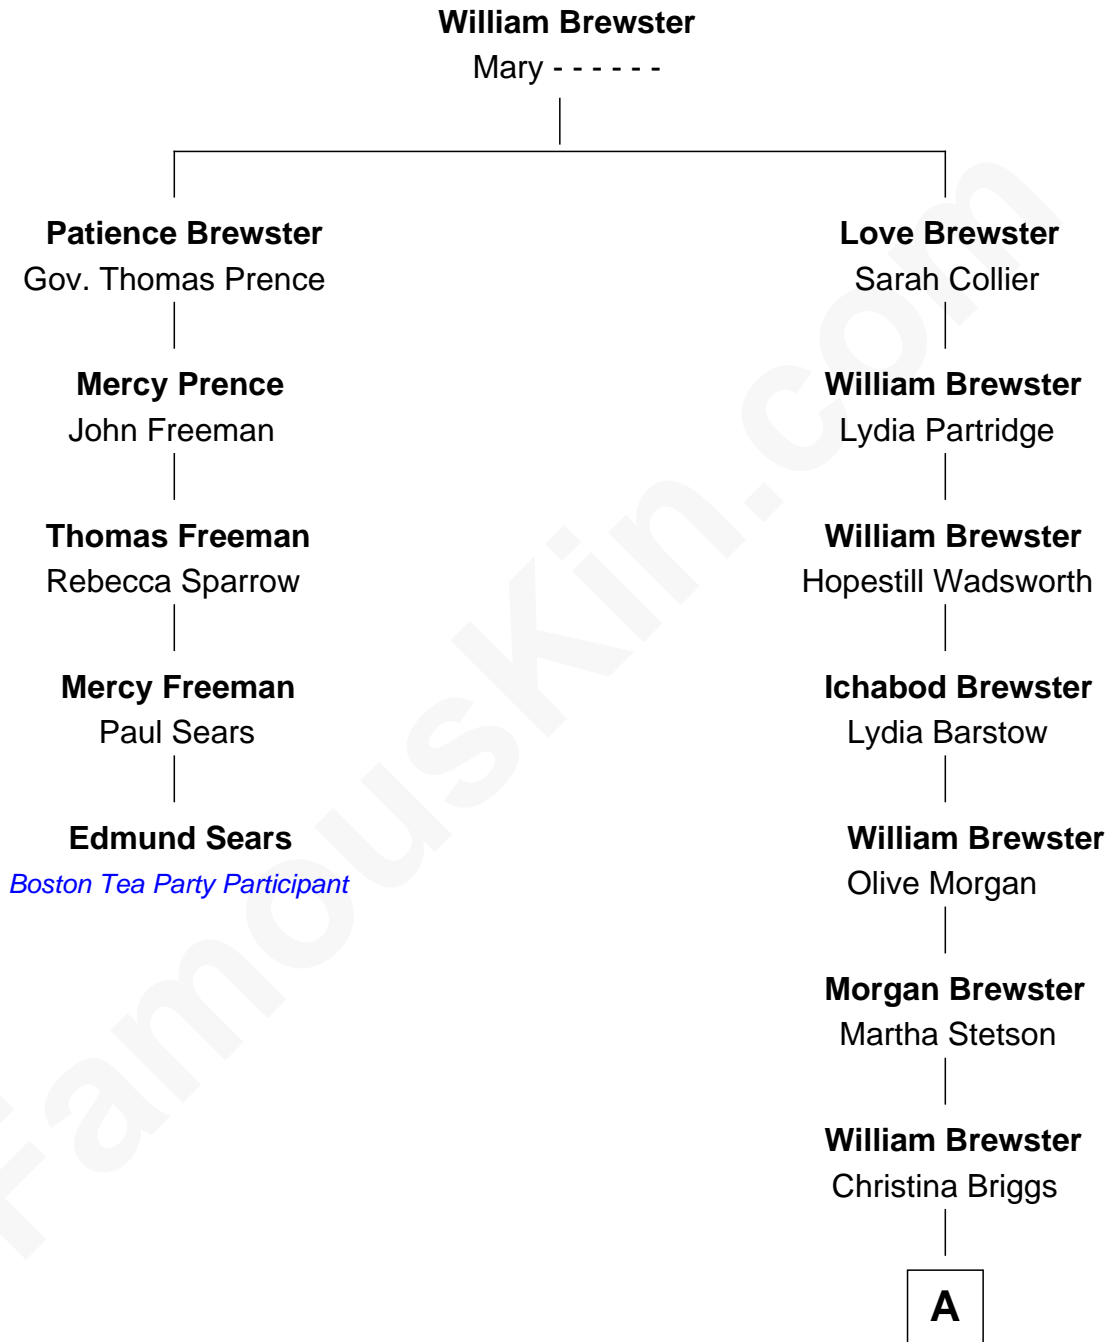

FamousKin.com

Relationship Chart of

Edmund Sears

Boston Tea Party Participant

4th cousin 5 times removed of

Owen Brewster

54th Governor of Maine

A

|
Abiatha B. Brewster

Clara Warren

|
William Edmund Brewster

Carrie S. Bridges

|
Owen Brewster

54th Governor of Maine

FamousKin.com