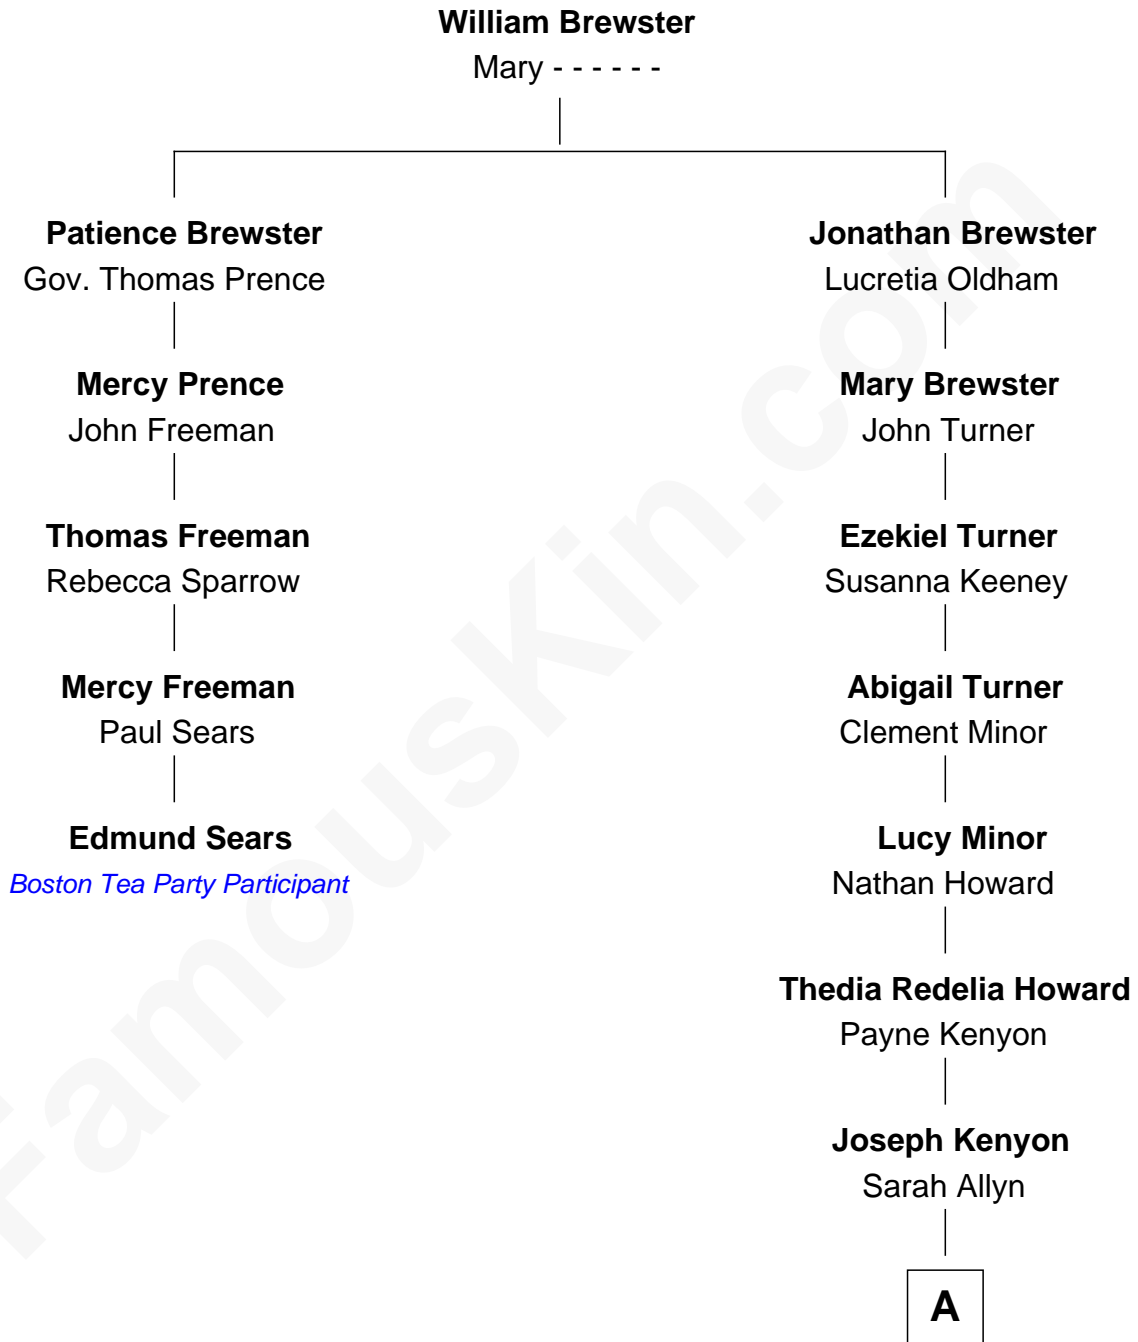

FamousKin.com

Relationship Chart of

Edmund Sears

Boston Tea Party Participant

4th cousin 6 times removed of

Allyn Cox
Muralist

A

Thedia Redelia Kenyon

Jacob Dolson Cox

Gen. Jacob Dolson Cox

Helen Clarissa Finney

Kenyon Cox

Louise Howland King

Allyn Cox

Muralist

FamousKin.com