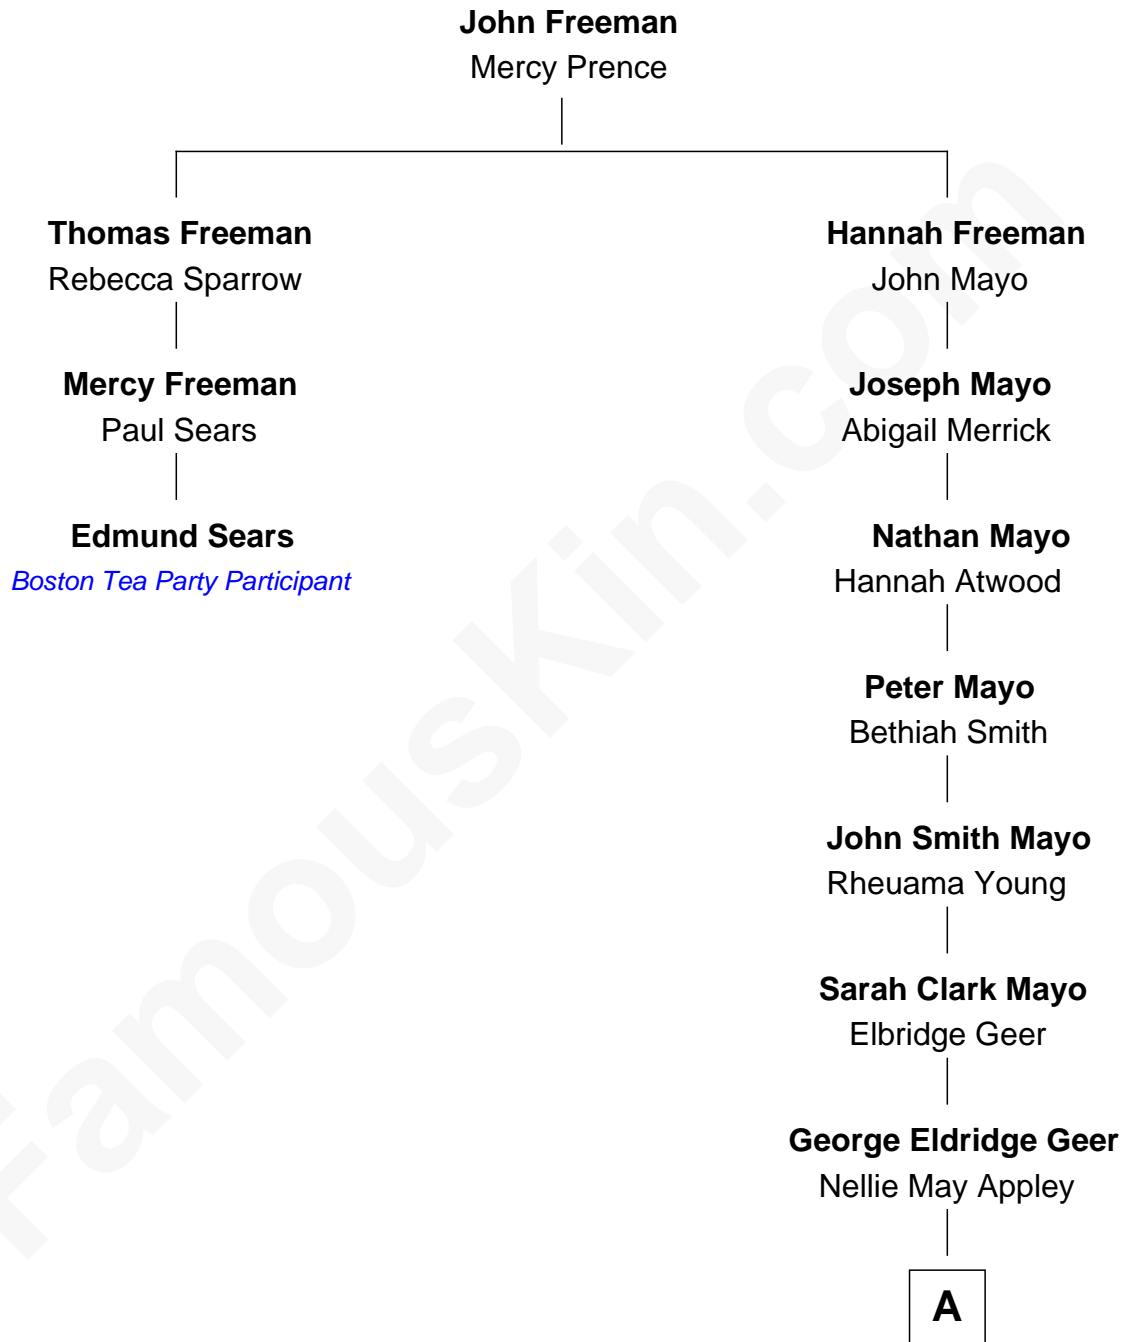

FamousKin.com

Relationship Chart of

Edmund Sears

Boston Tea Party Participant

2nd cousin 7 times removed of

Annie Proulx

Novelist and Short Story Writer

A

Sarah Mayo Geer

Lewis Ardian Gill

Lois Nellie Gill

George Napoleon Proulx

Annie Proulx

Novelist and Short Story Writer

FamousKin.com