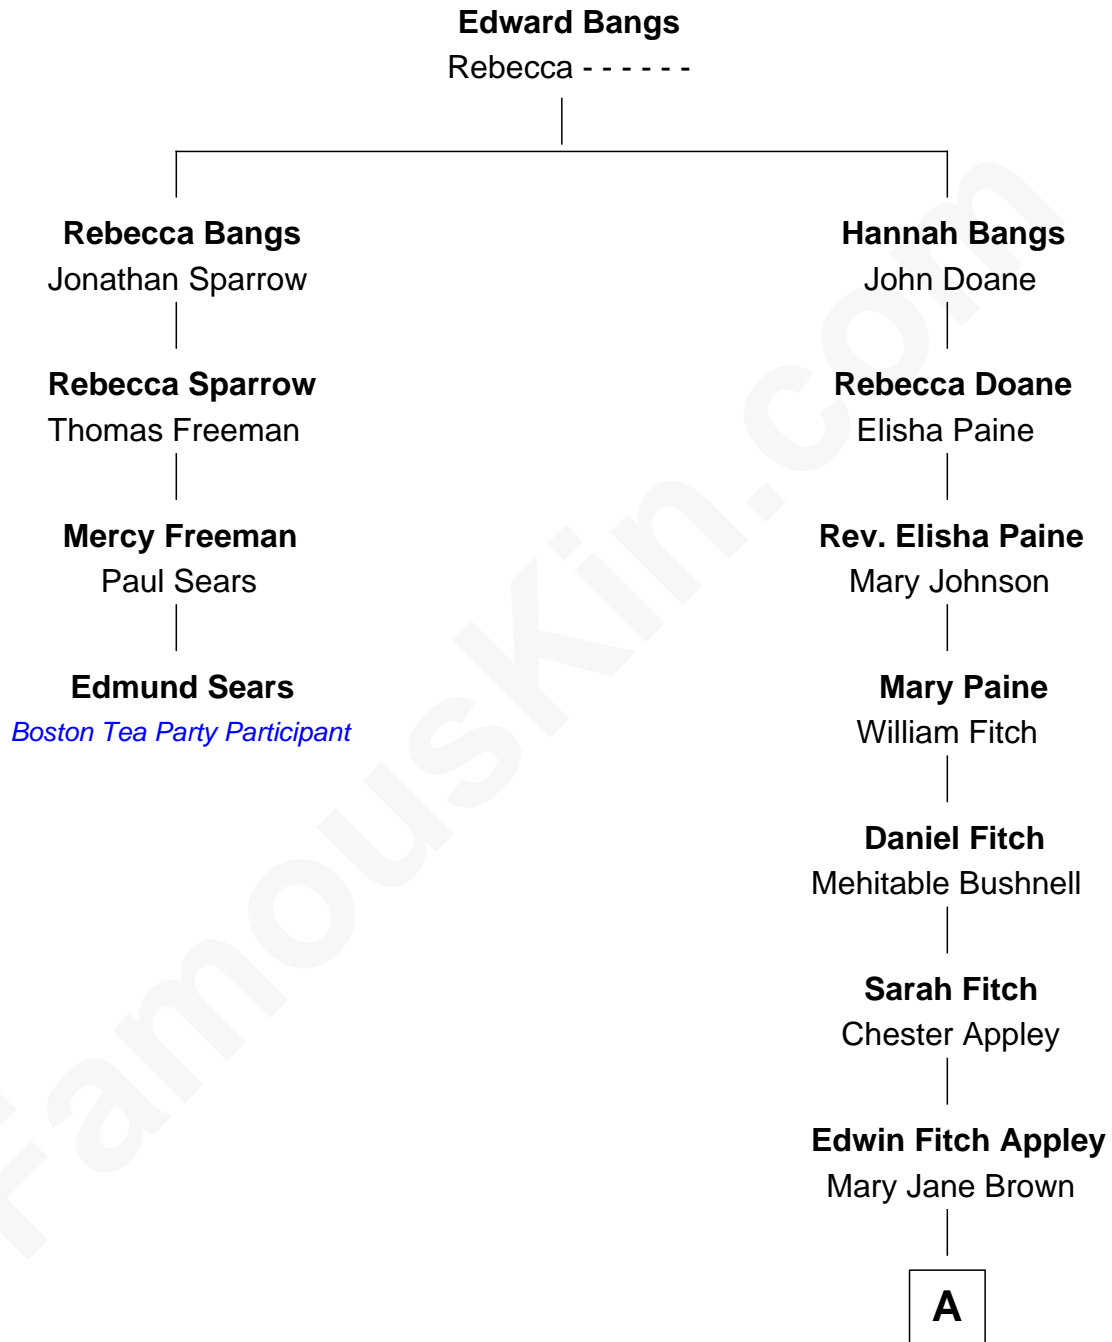

## Relationship Chart of

### Edmund Sears

*Boston Tea Party Participant*

3rd cousin 7 times removed of

**Annie Proulx**

*Novelist and Short Story Writer*

**A**

—  
**Nellie May Appley**  
George Eldridge Geer

—  
**Sarah Mayo Geer**  
Lewis Ardian Gill