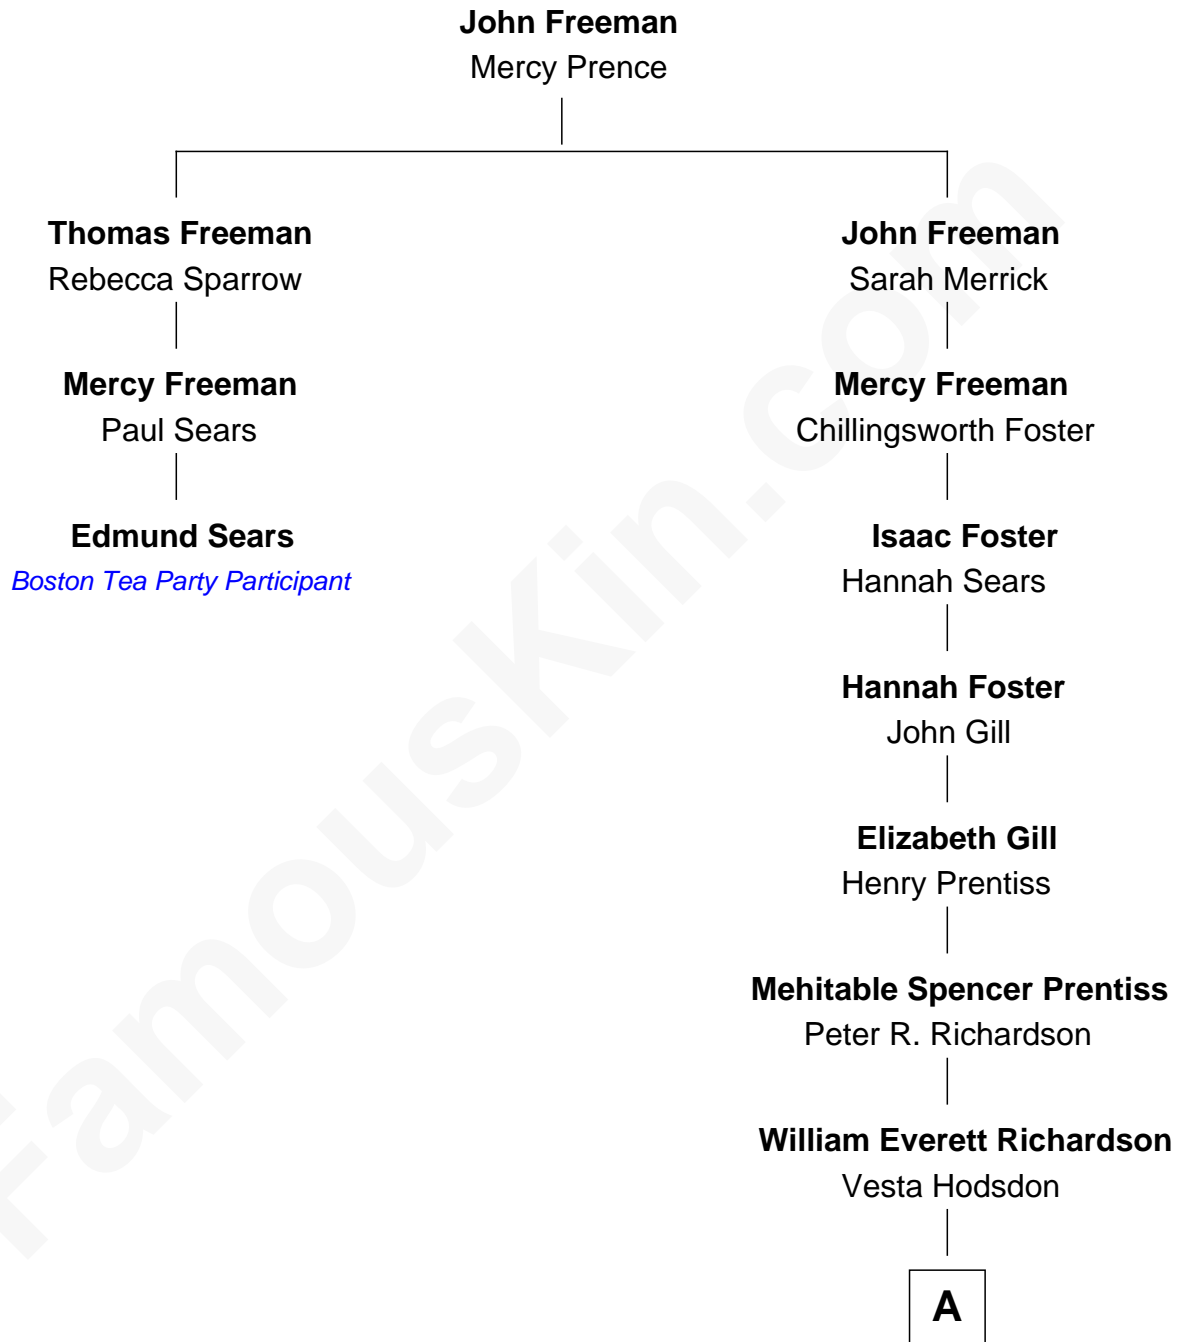

FamousKin.com

Relationship Chart of

Edmund Sears

Boston Tea Party Participant

2nd cousin 7 times removed of

Bill Richardson

30th Governor of New Mexico

A

|
William Blaney Richardson
Rosaura Ojeda-Medero

|
William Blaine Richardson
María Luisa López-Collada

|
Bill Richardson
30th Governor of New Mexico

FamousKin.com