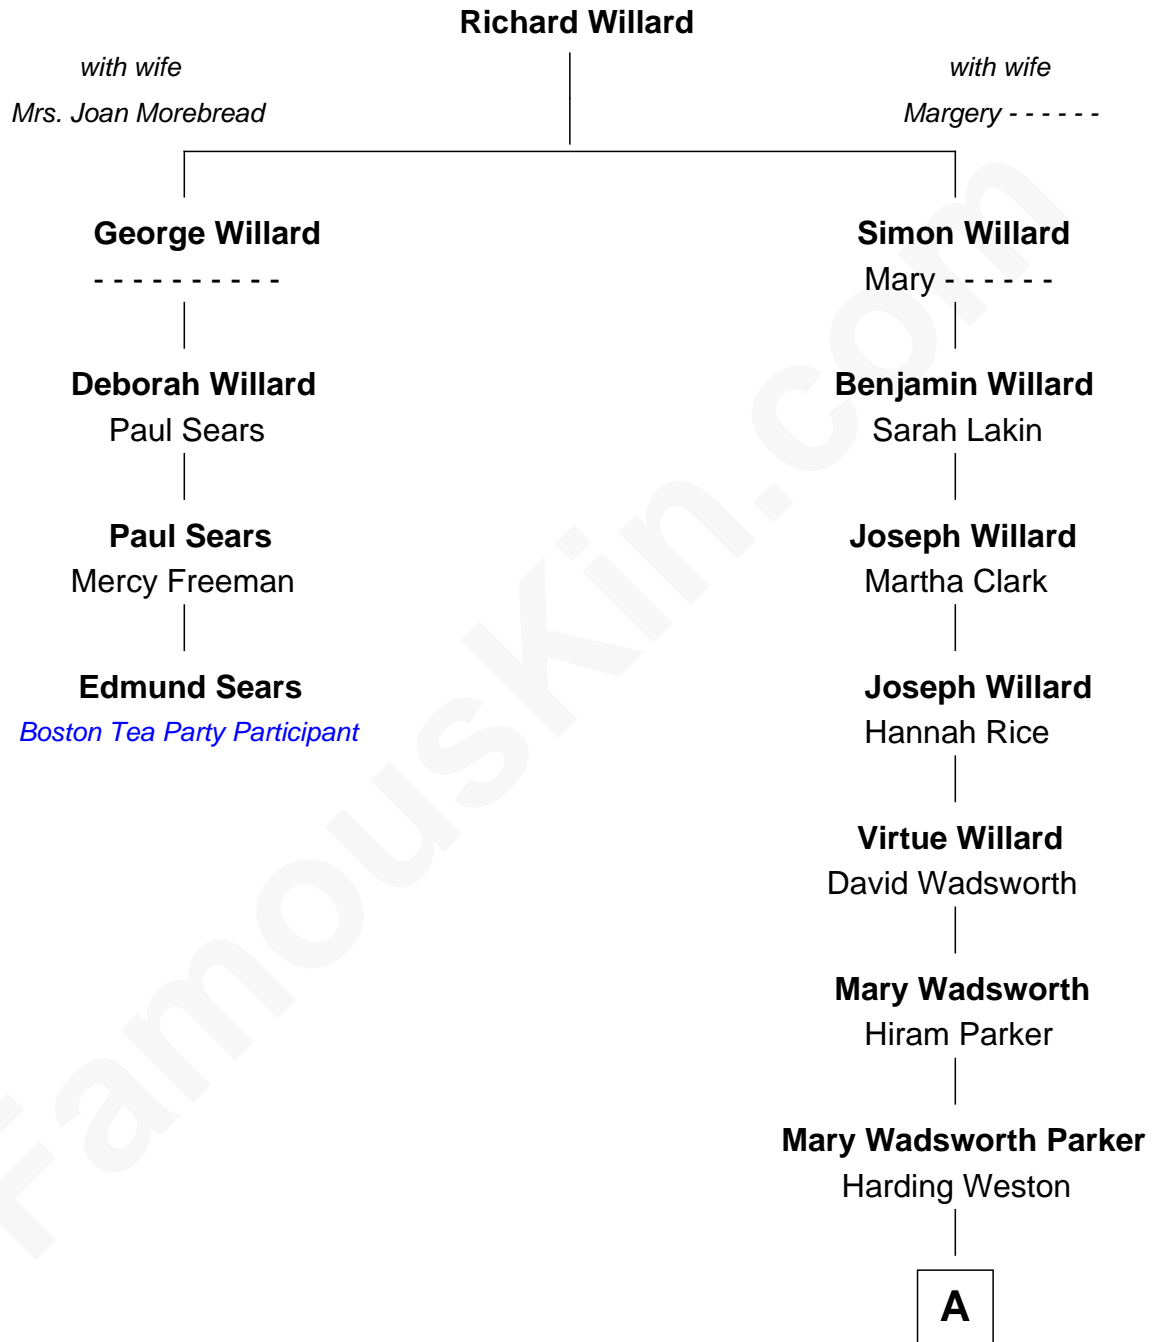

FamousKin.com

Relationship Chart of

Edmund Sears

Boston Tea Party Participant

3rd cousin 5 times removed of

Ezra Pound

Expatriate American Poet and Critic

A

Isabel Weston
Homer Loomis Pound

Ezra Pound
Poet and Critic

FamousKin.com