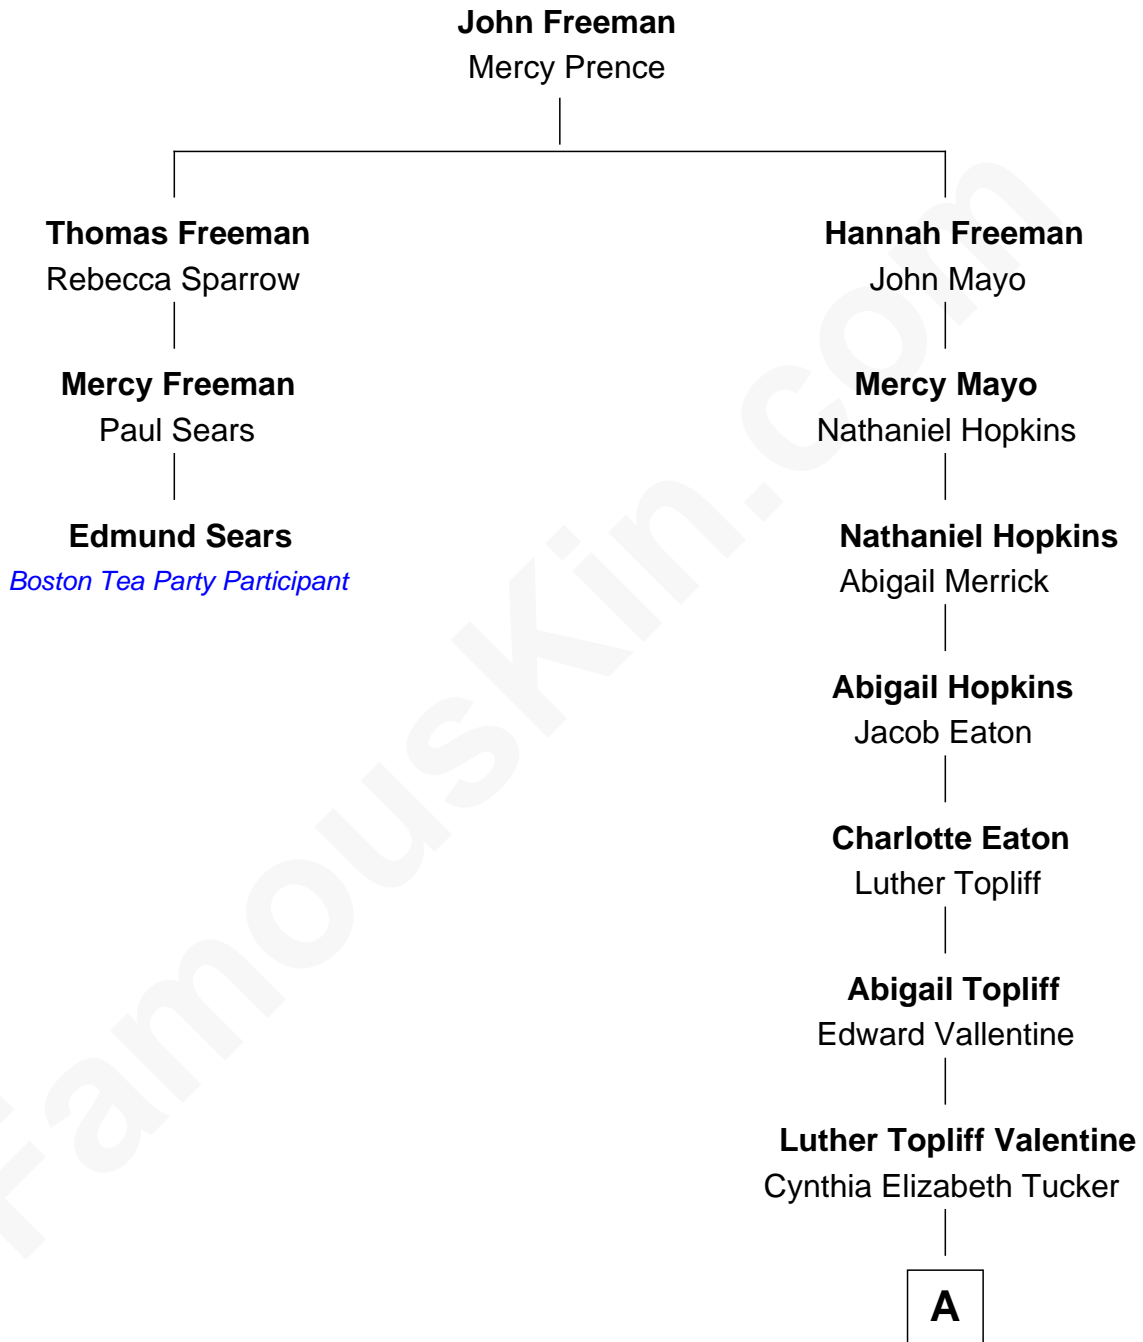

# FamousKin.com

## Relationship Chart of

### Edmund Sears

*Boston Tea Party Participant*

2nd cousin 9 times removed of

**Lisa Marie Presley**  
*Singer-Songwriter*

**A**

**Effie Lillian Valentine**

Samuel David Davis

**Lorraine Grace Davis**