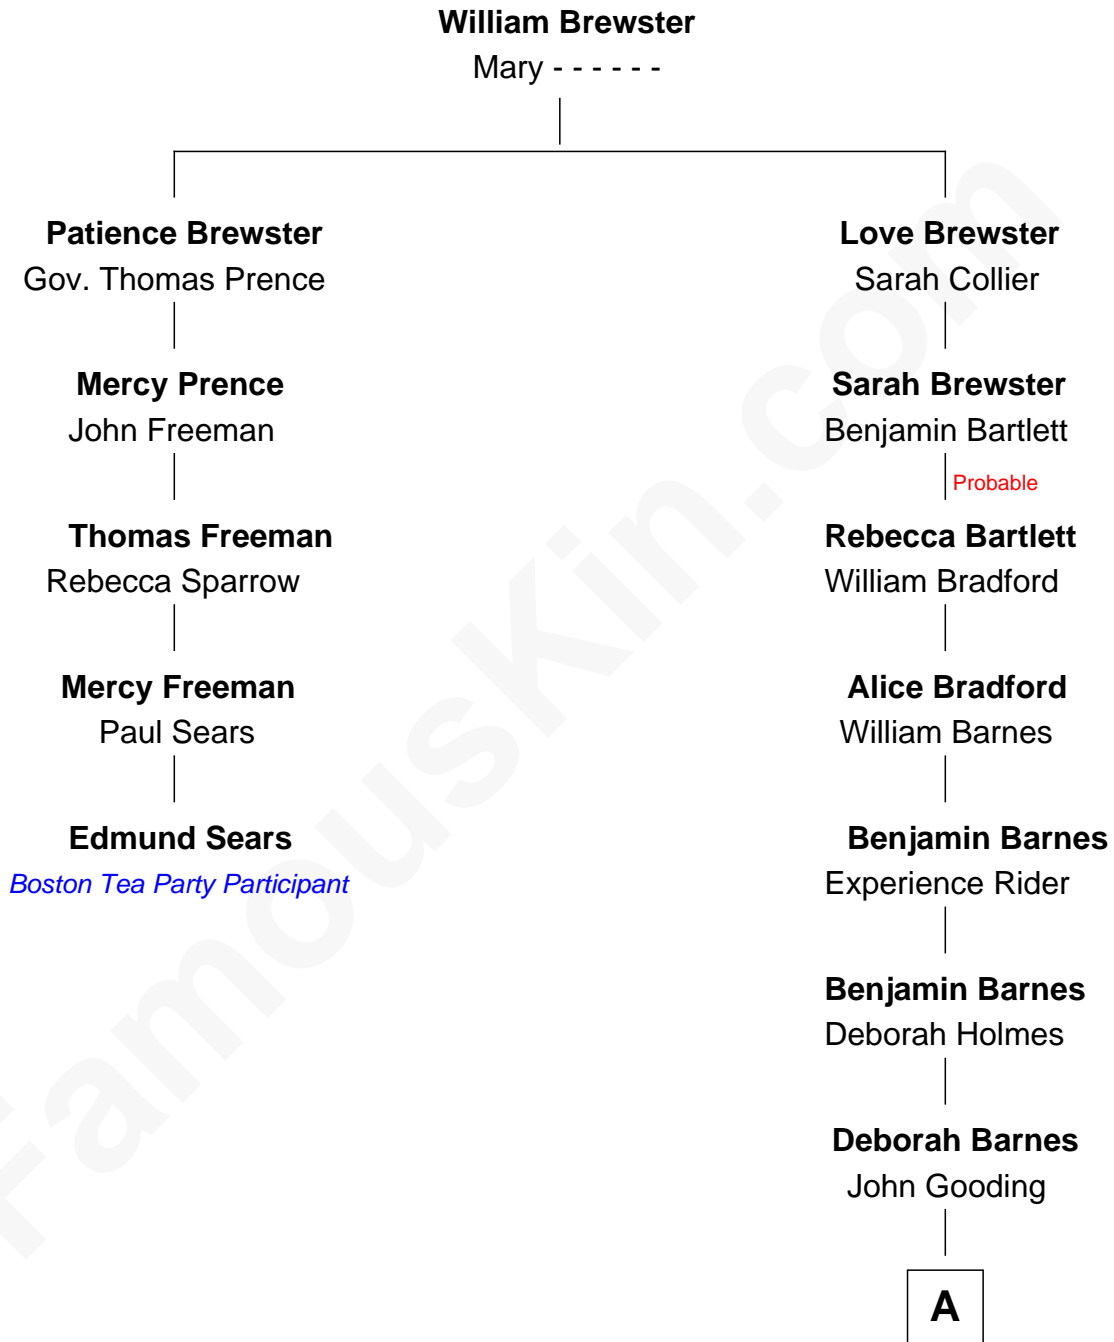

FamousKin.com

Relationship Chart of

Edmund Sears

Boston Tea Party Participant

4th cousin 5 times removed of

Mary Winthrop Gooding

Prolific Mayflower Descendant

A

Benjamin Barnes Gooding

Harriet Goodwin

Benjamin Winthrop Gooding

Lydia Sprague Freeman

Mary Winthrop Gooding

Prolific Mayflower Descendant

FamousKin.com