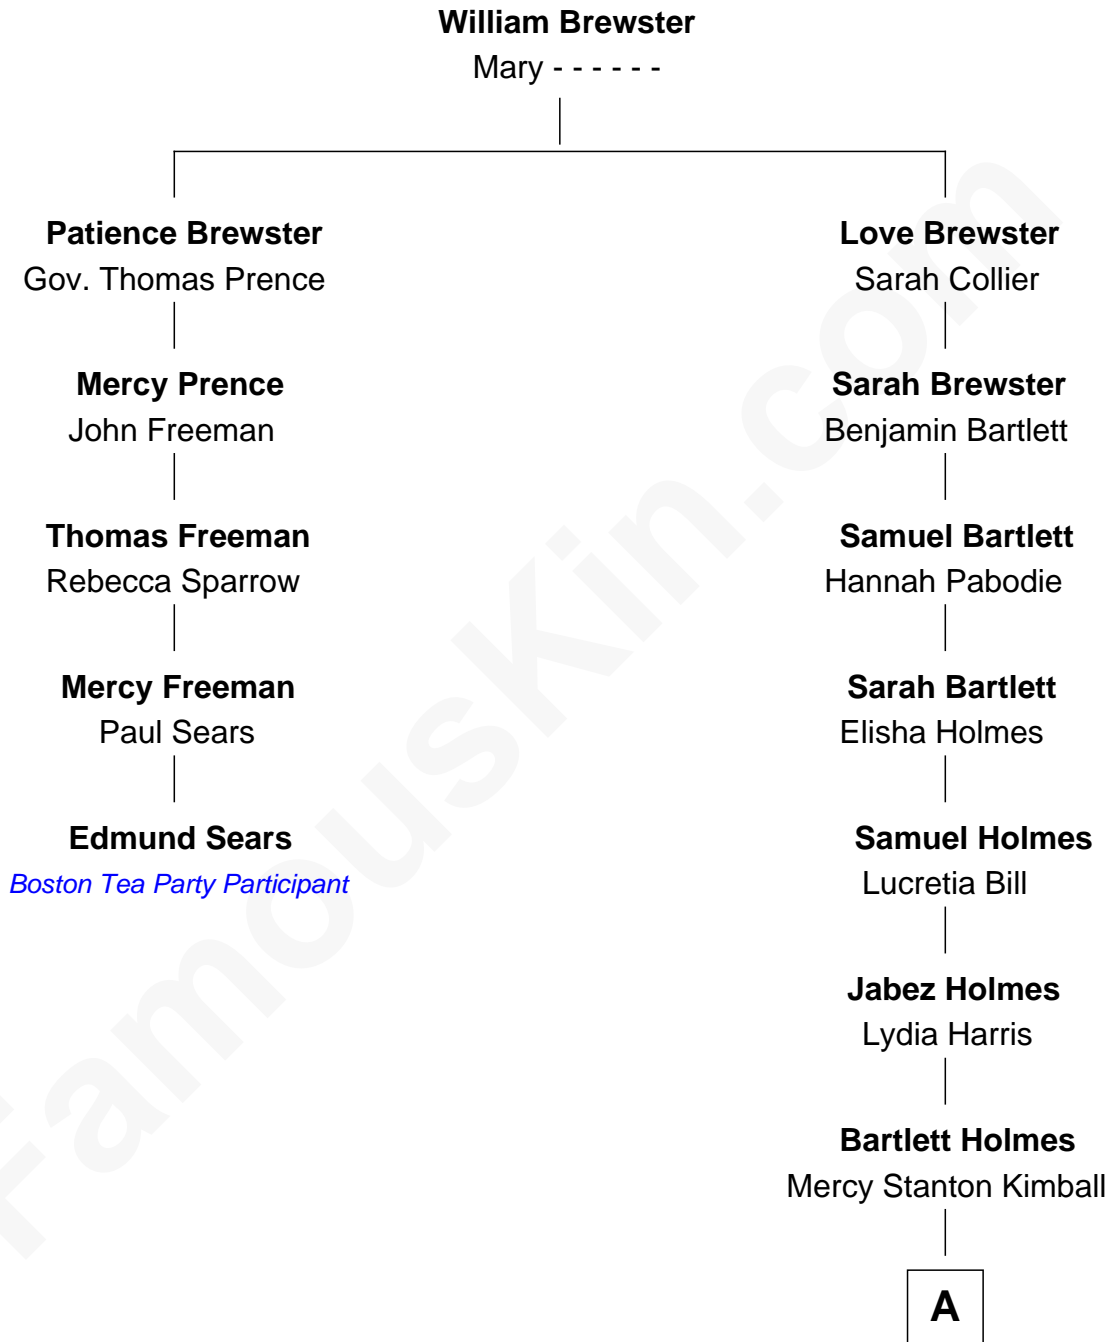

## Relationship Chart of

### Edmund Sears

*Boston Tea Party Participant*

4th cousin 8 times removed of

### Kristen Wiig

*TV and Movie Actress*

**A**

**Sarah White Holmes**

James B. Palmer

**Helen Maria Palmer**

Gen. Albert Putnam Day

**John Palmer Day**