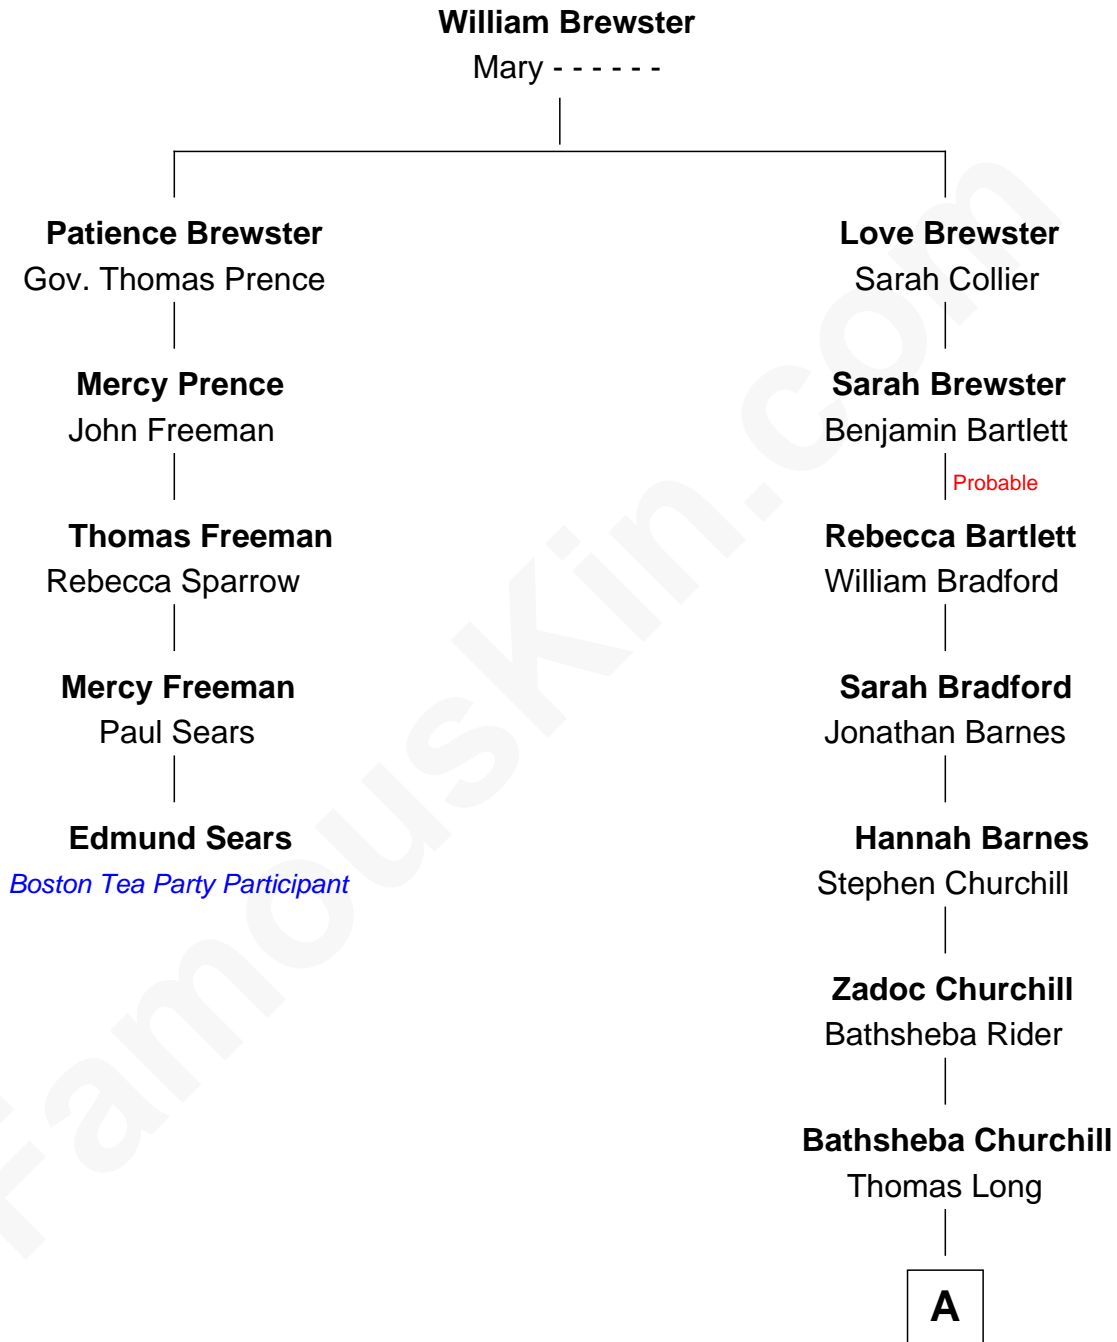

FamousKin.com

Relationship Chart of

Edmund Sears

Boston Tea Party Participant

4th cousin 4 times removed of

John Davis Long

32nd Governor of Massachusetts

A

—
Zadoc Long

Julia Temple Davis

—
John Davis Long

32nd Governor of Massachusetts

FamousKin.com