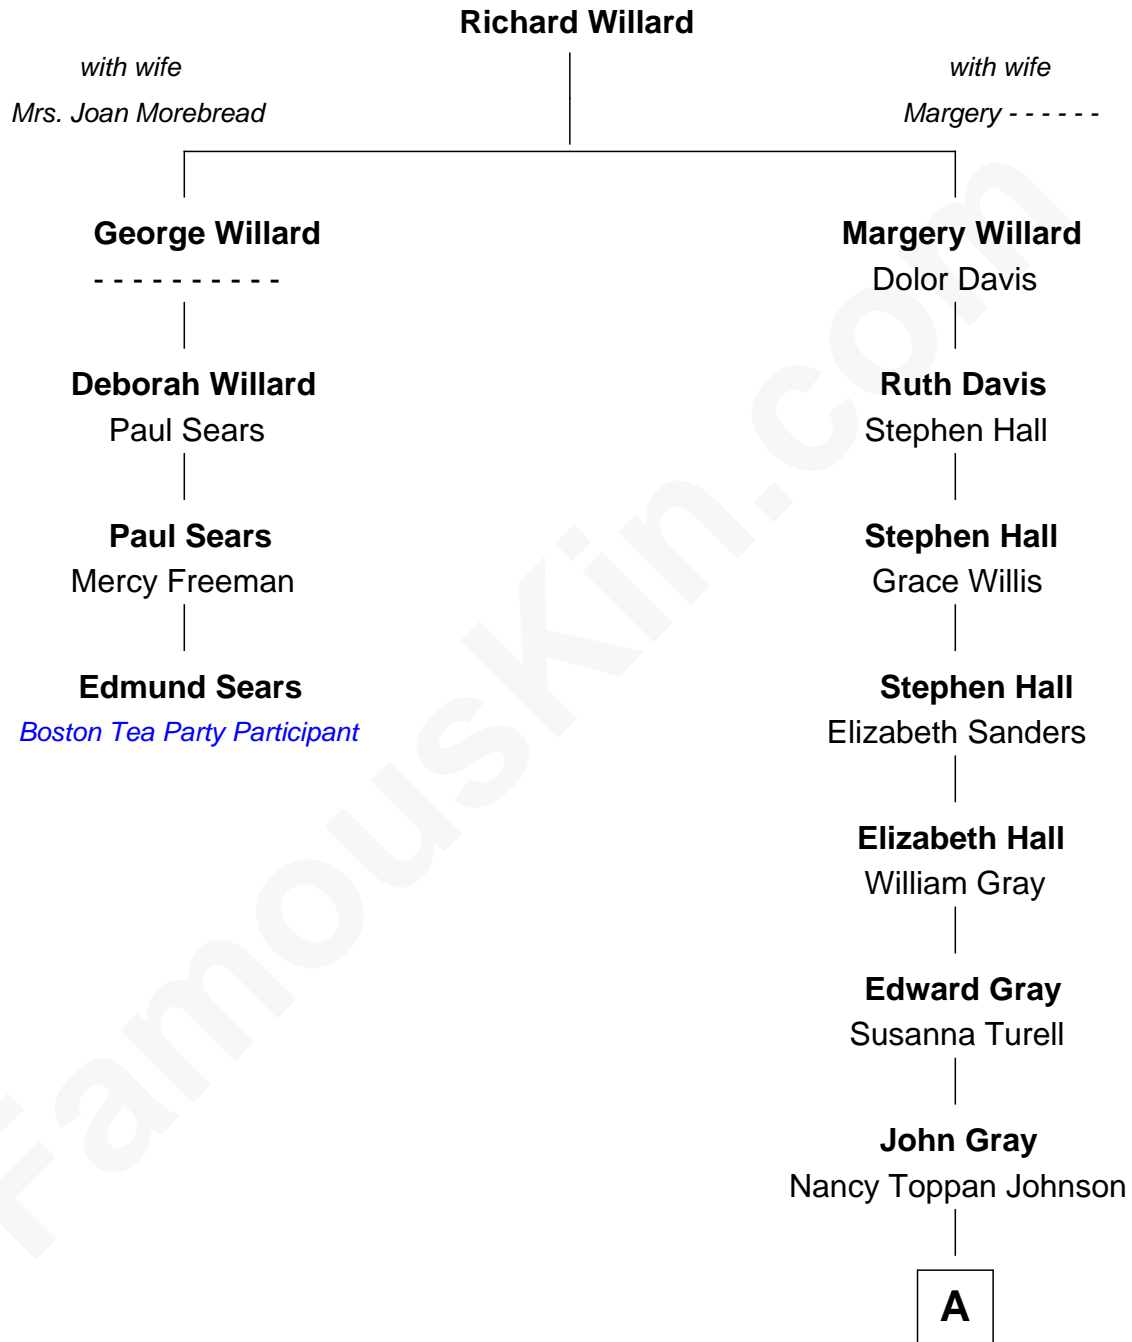

FamousKin.com

Relationship Chart of

Edmund Sears

Boston Tea Party Participant

3rd cousin 7 times removed of

Charlie Baker

72nd Governor of Massachusetts

A

|
Fanny Gray

Henry Bailey Little

|
Eleanor Johnson Little

Charles Duane Baker

|
Charles Duane Baker

Alice Elizabeth Ghormley

|
Charlie Baker

72nd Governor of Massachusetts