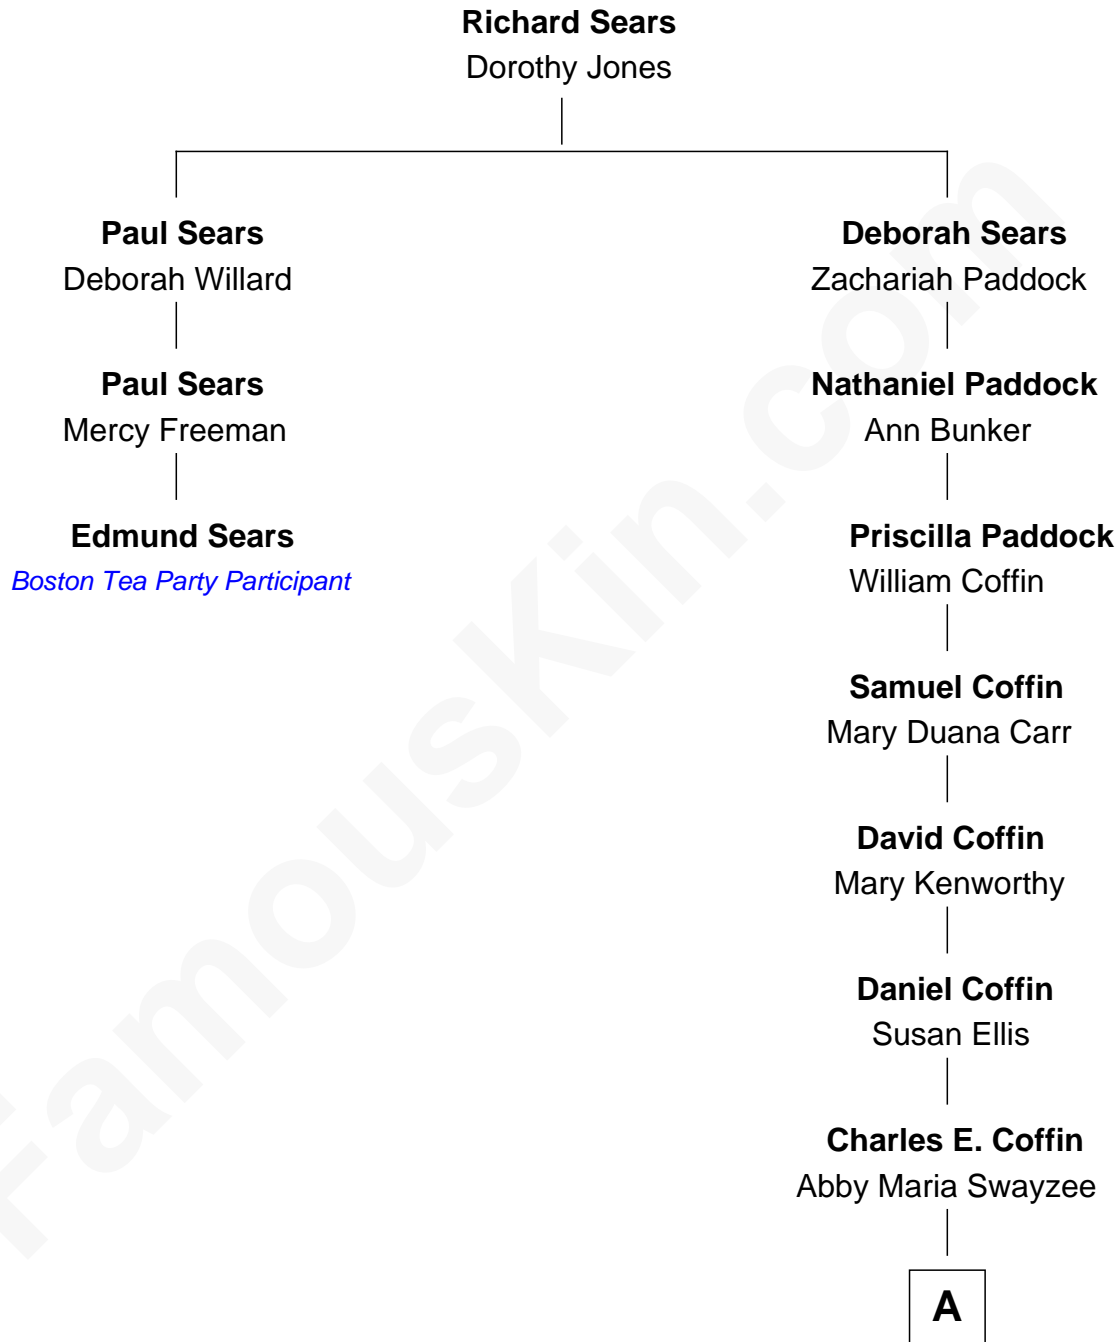

FamousKin.com

Relationship Chart of

Edmund Sears

Boston Tea Party Participant

2nd cousin 8 times removed of

Anne Heche

TV and Movie Actress