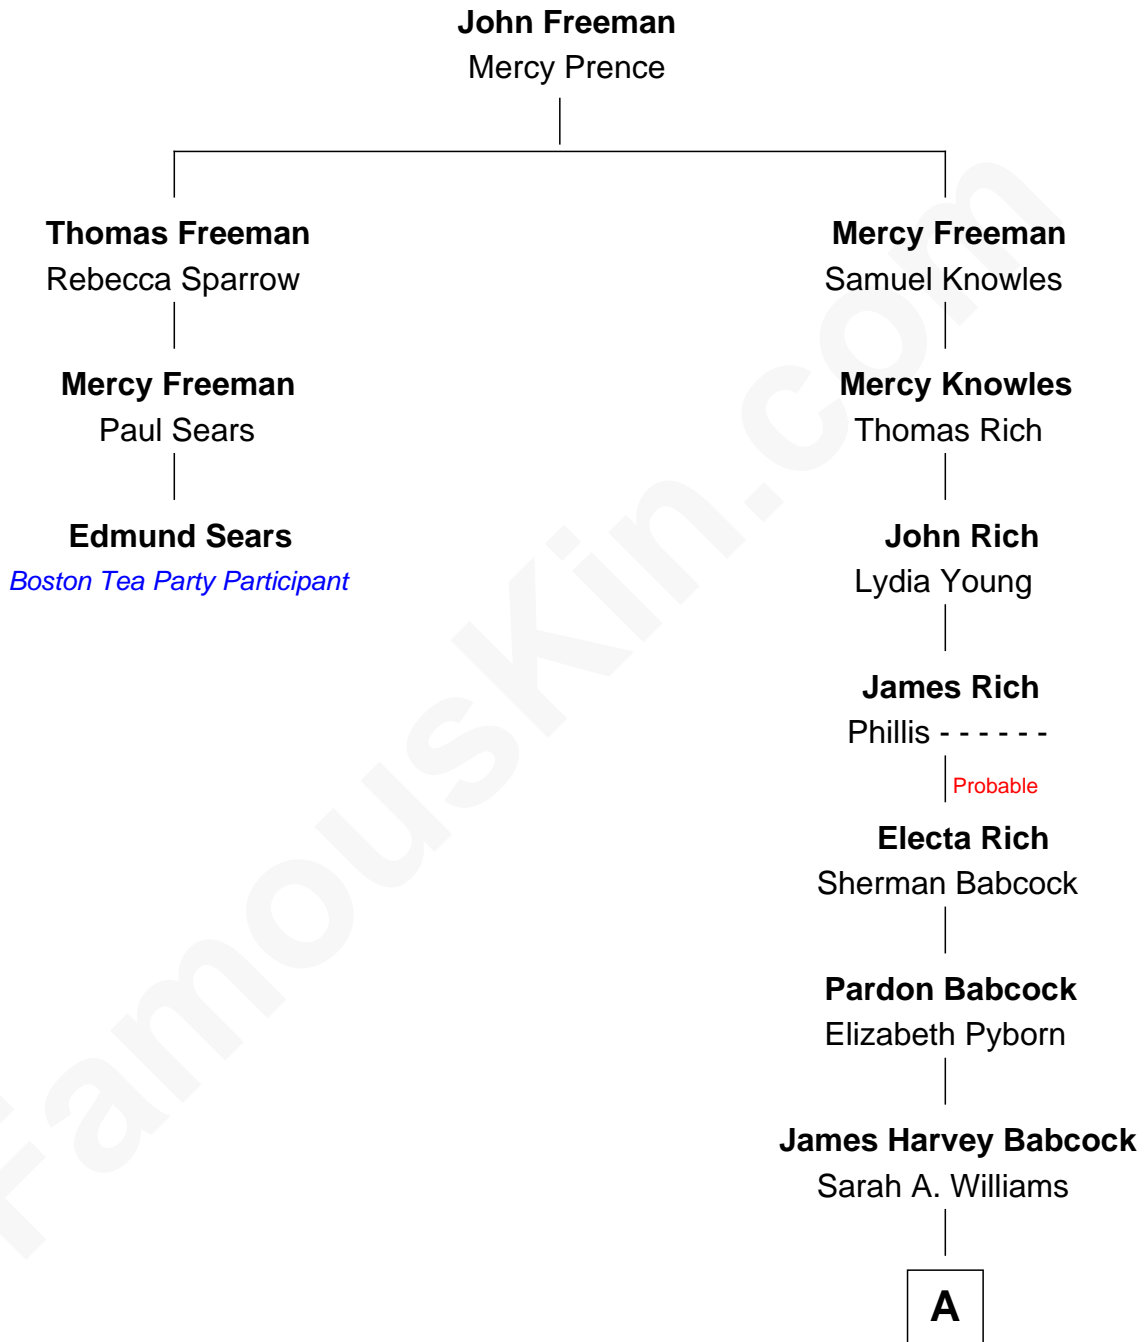

## Relationship Chart of

### Edmund Sears

*Boston Tea Party Participant*

2nd cousin 9 times removed of

**Kate Hudson**

*TV and Movie Actress*

**A**

Samuel Alonzo Babcock

Sessie A. Holmes

Blanche Viola Babcock

John Lucas Hudson

William Louis Hudson

Eleanor Nancy Salerno

William Louis Hudson

Goldie Jeanne Hawn

**Kate Hudson**

*TV and Movie Actress*