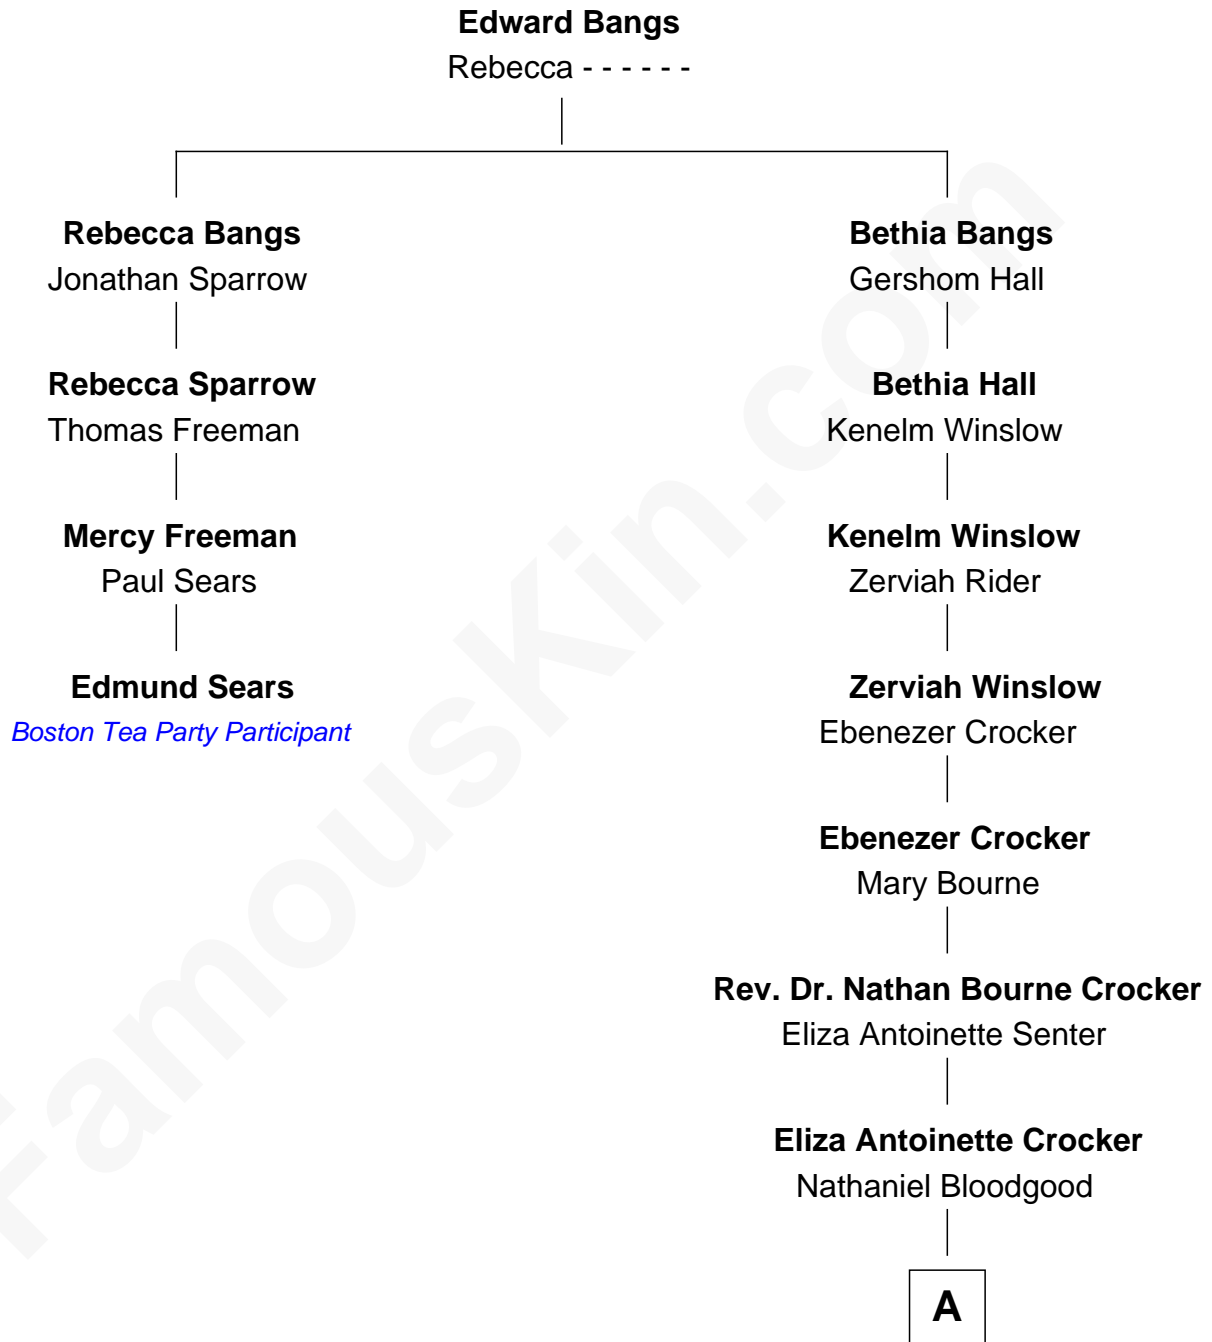

FamousKin.com

Relationship Chart of

Edmund Sears

Boston Tea Party Participant

3rd cousin 8 times removed of

Kyra Sedgwick

TV and Movie Actress

A

Helen Bloodgood

Francis Peabody

Fannie Peabody

Rev. Dr. Endicott Peabody

Helen Peabody

Robert Minturn Sedgwick

Henry Dwight Sedgwick

Patricia Ann Rosenwald