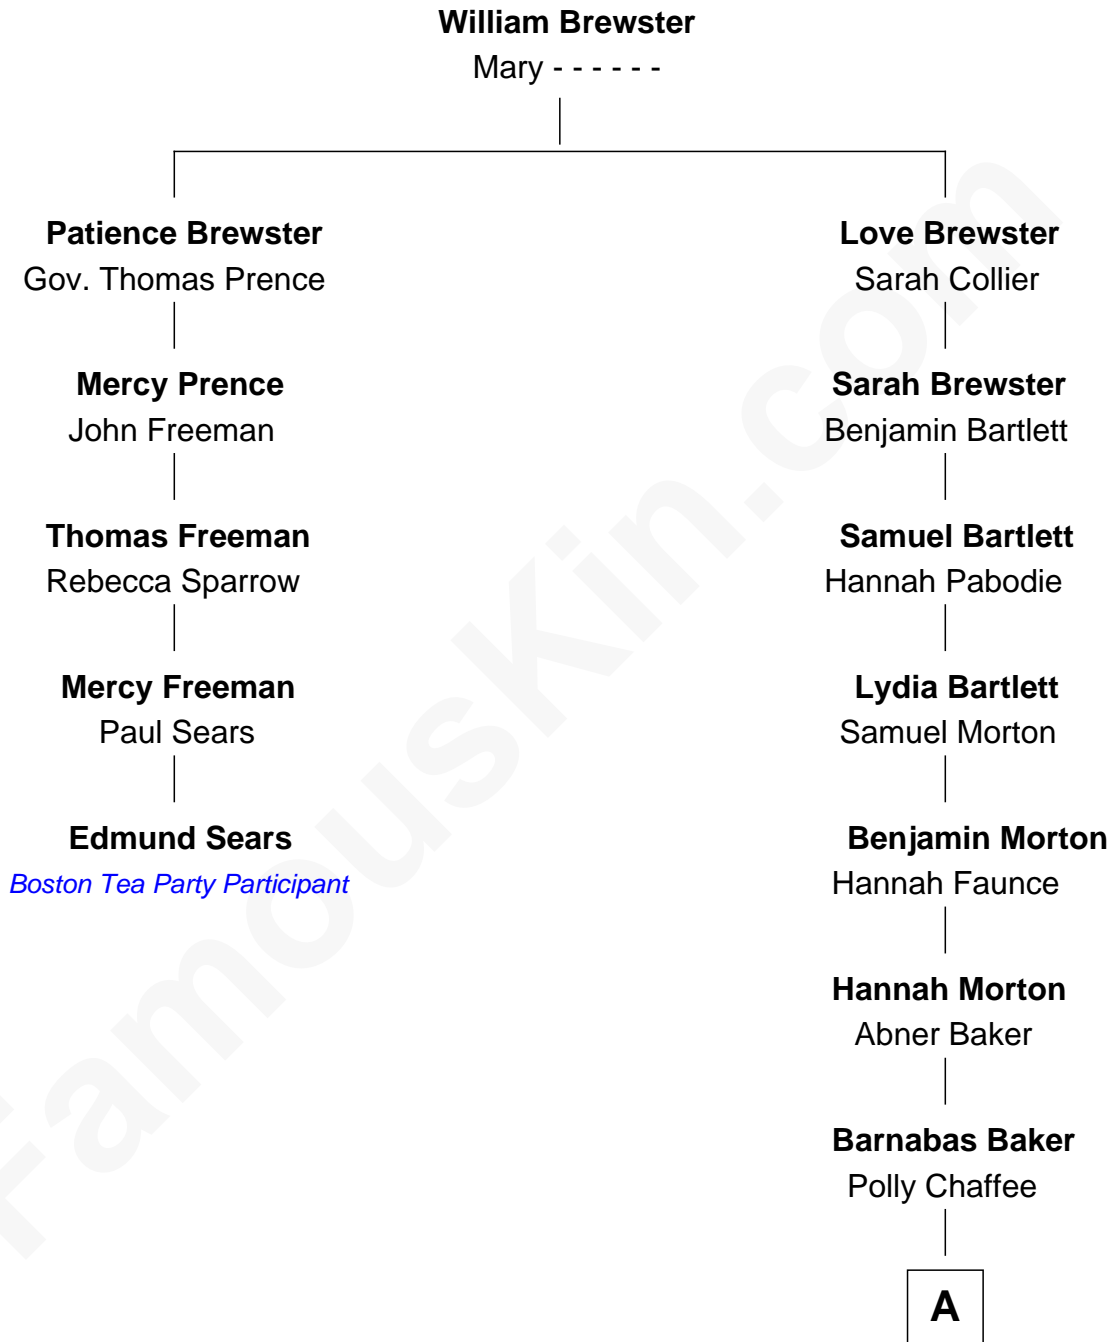

FamousKin.com

Relationship Chart of

Edmund Sears

Boston Tea Party Participant

4th cousin 7 times removed of

Tom Brokaw

TV Journalist and Author

A

—
Nathan Morton Baker

Elmina Perry

—
Eugene Baker

Addie Bradford Sperry

—
Lalla Ethel Baker

James Henry Conley

—
Eugenia Baker Conley

Anthony Orville Brokaw