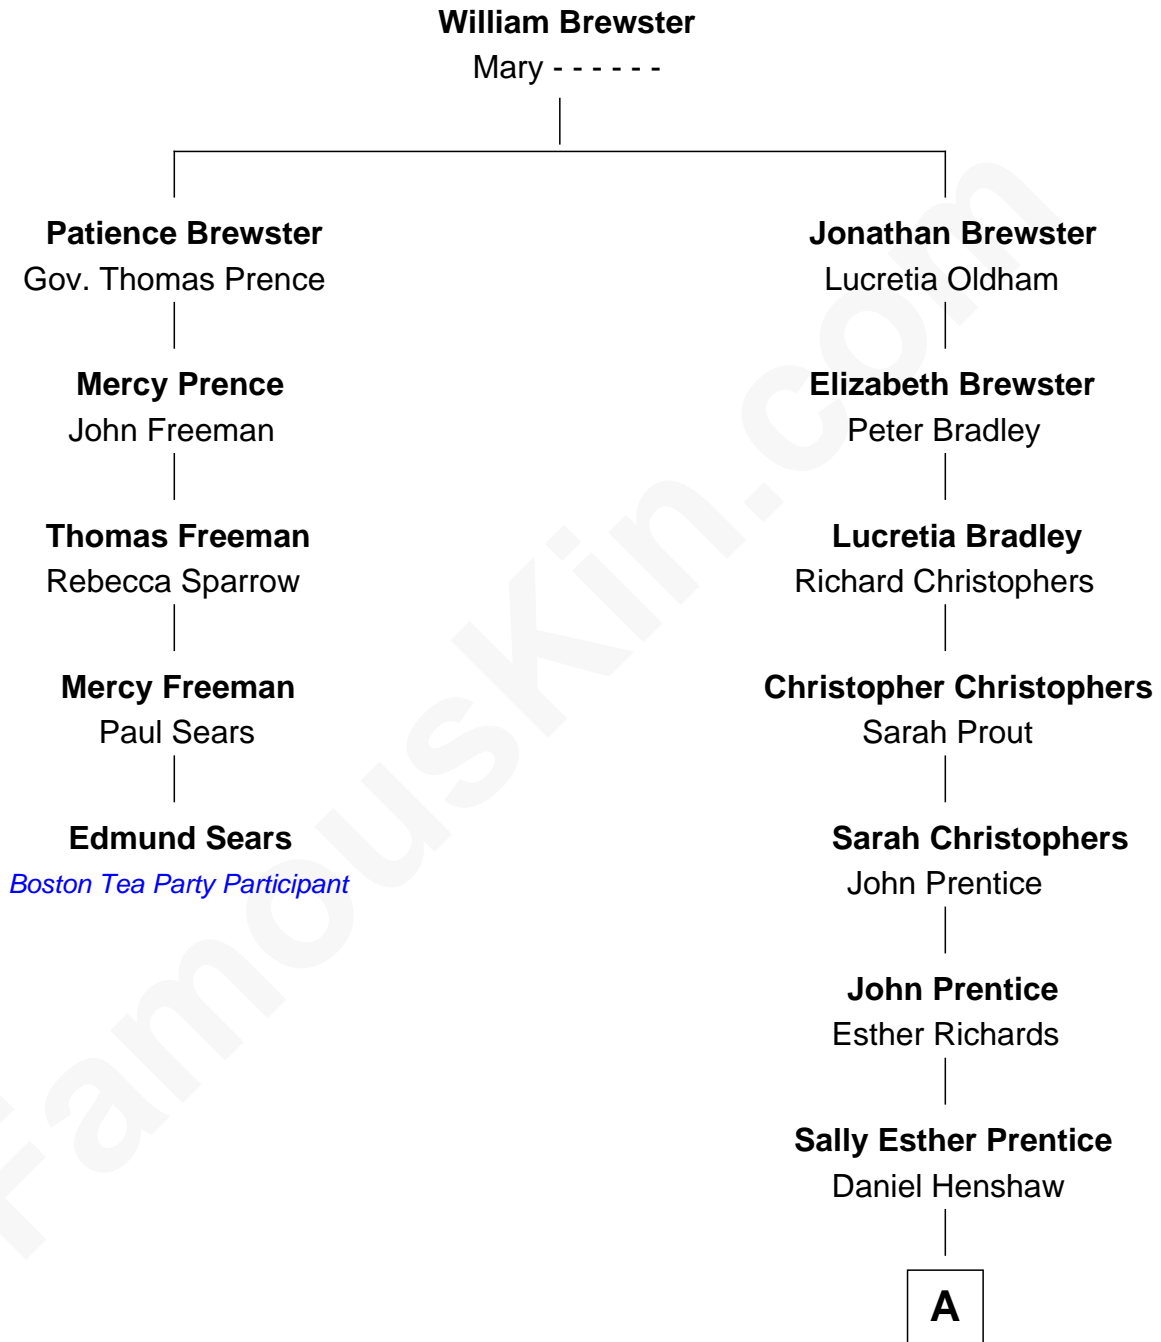

FamousKin.com

Relationship Chart of

Edmund Sears

Boston Tea Party Participant

4th cousin 8 times removed of

George Winston

New Age Pianist

A

Mary Catherine Henshaw

Rev. Alfred Louis Baur

Pauline Clark Baur

Dr. George Alexander Otis

Anna Marie Otis

Isaac Winston

George Otis Winston

Helen Comfort Stagg

George Otis Winston

Mary Annabel Bohannon

George Winston

New Age Pianist