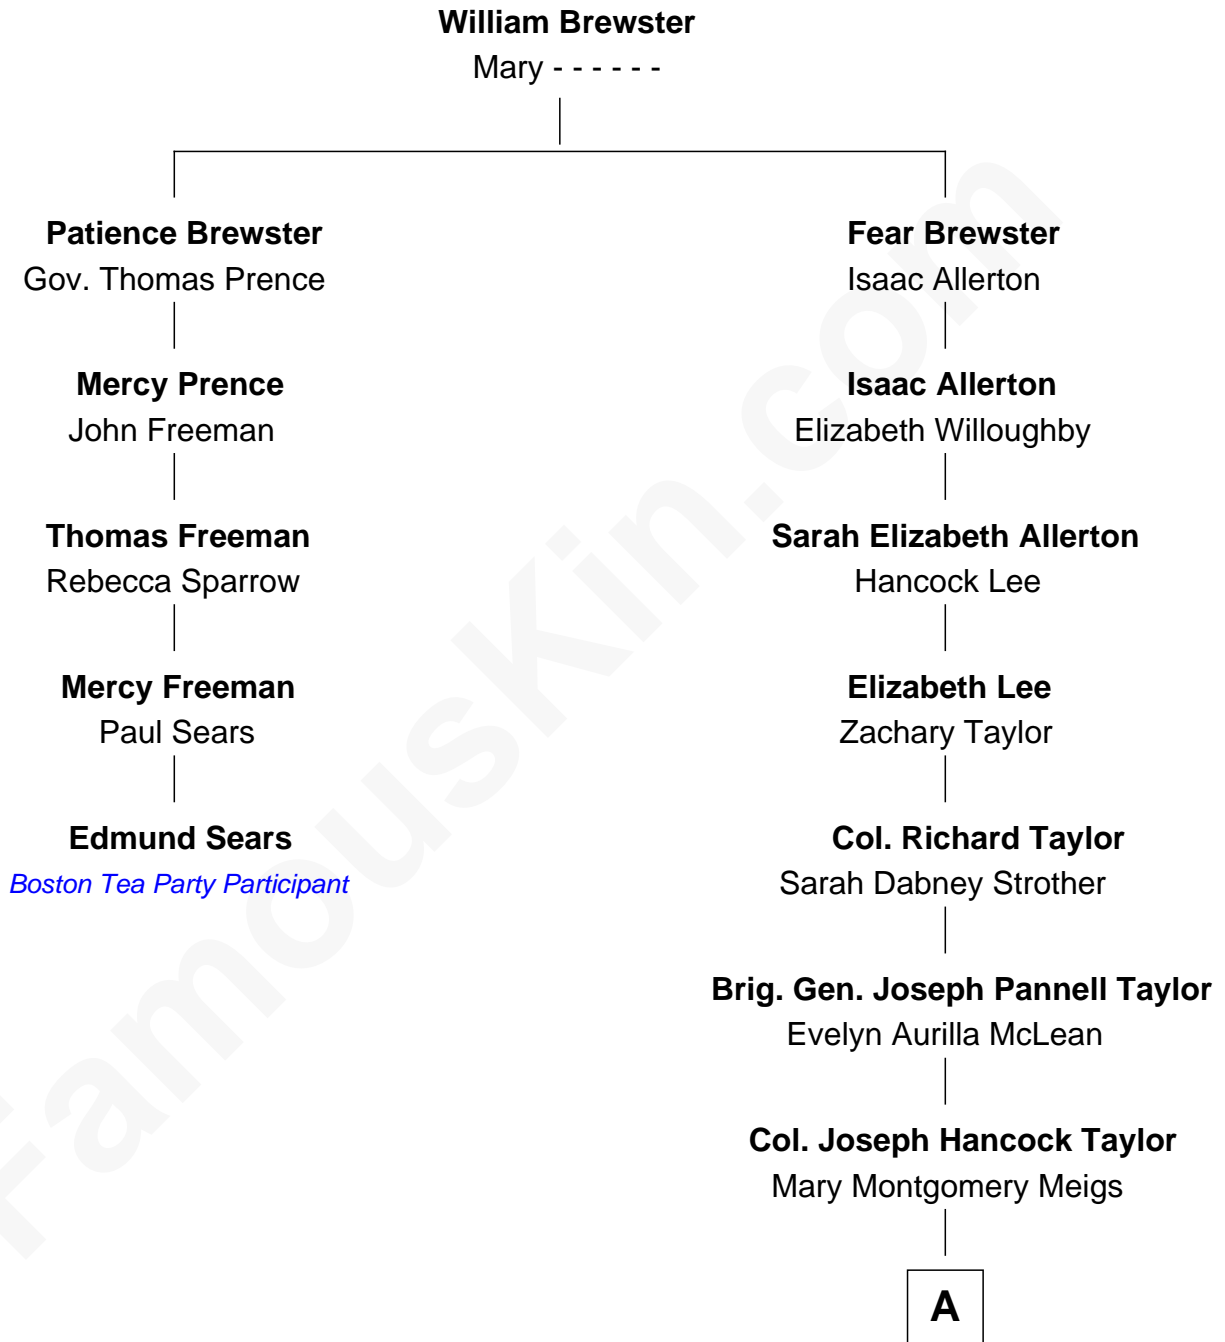

FamousKin.com

Relationship Chart of

Edmund Sears

Boston Tea Party Participant

4th cousin 6 times removed of

Parker Stevenson

TV and Movie Actor

A

—
Evelyn Taylor

Eli Kirk Price

—
Philip Price

Sarah Meade Harrison

—
Sarah Meade Price

Richard Stevenson Parker

—
Parker Stevenson

TV and Movie Actor

FamousKin.com