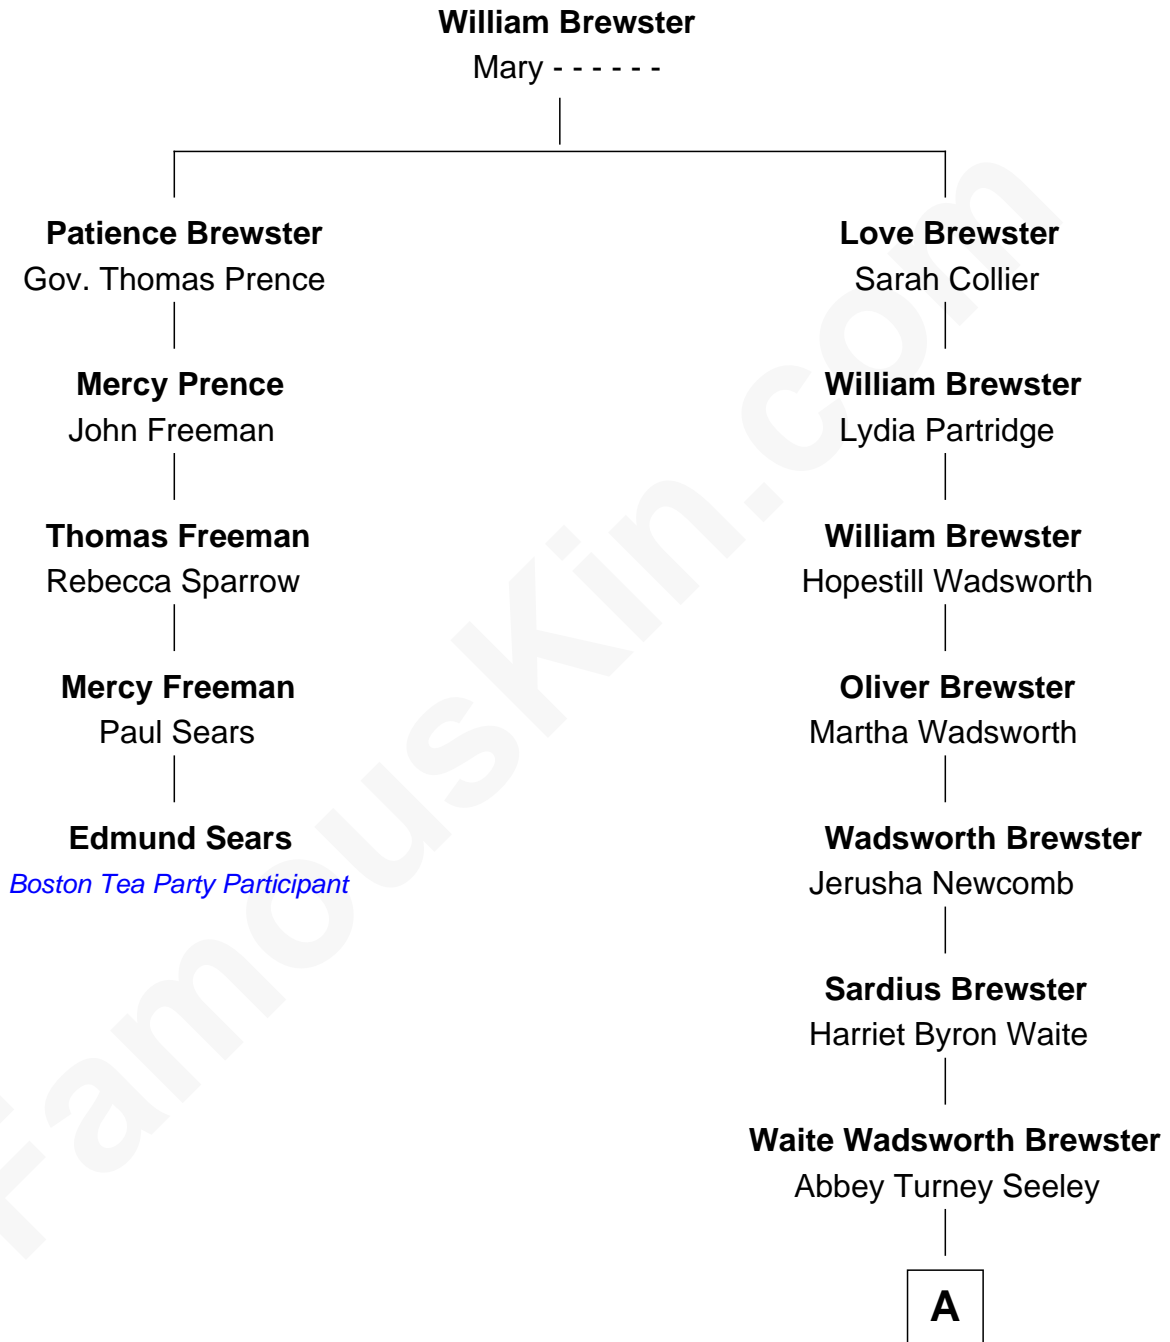

## Relationship Chart of

### Edmund Sears

*Boston Tea Party Participant*

4th cousin 6 times removed of

**Diane Brewster**

*TV and Movie Actress*

**A**

—  
**Arthur Seeley Brewster**

Annie Harriet Byard

—  
**Reginald Raymond Brewster**

Grace Anna Sloane

—  
**Phillip Sloane Brewster**

Geraldine Craddock

—  
**Diane Brewster**

*TV and Movie Actress*