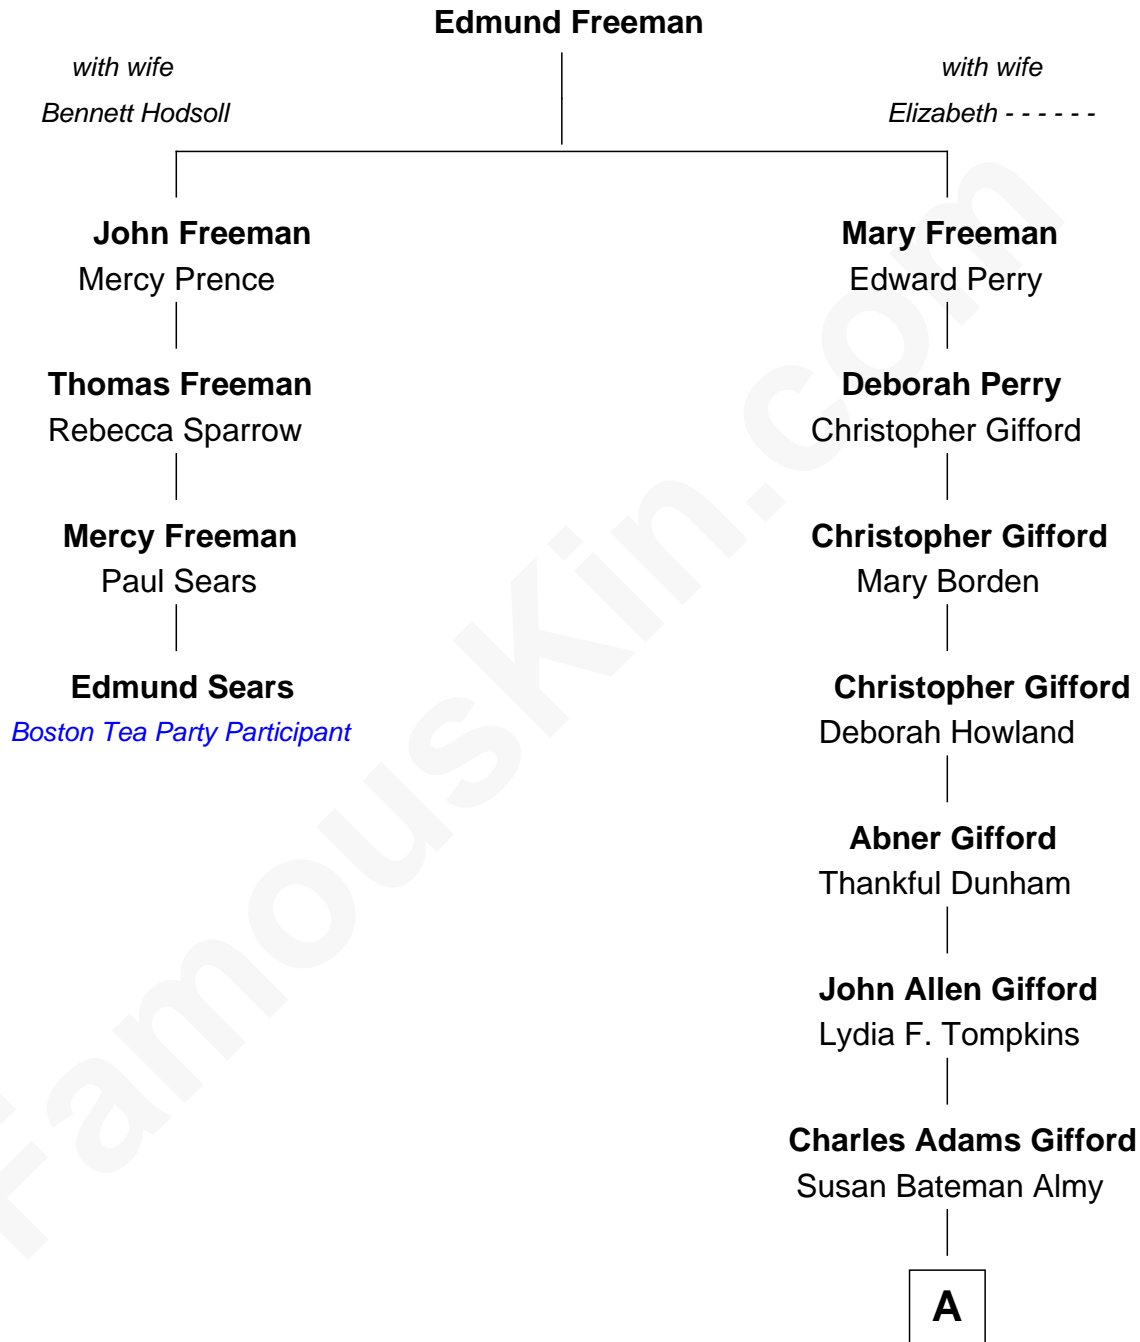

FamousKin.com

Relationship Chart of

Edmund Sears

Boston Tea Party Participant

3rd cousin 6 times removed of

Marilyn Monroe

Actress, Model, and Singer

A

—
Frederick Almy Gifford
Elizabeth Easton Tennant

—
Charles Stanley Gifford
Gladys Pearl Monroe

—
Marilyn Monroe
Actress, Model, and Singer

FamousKin.com