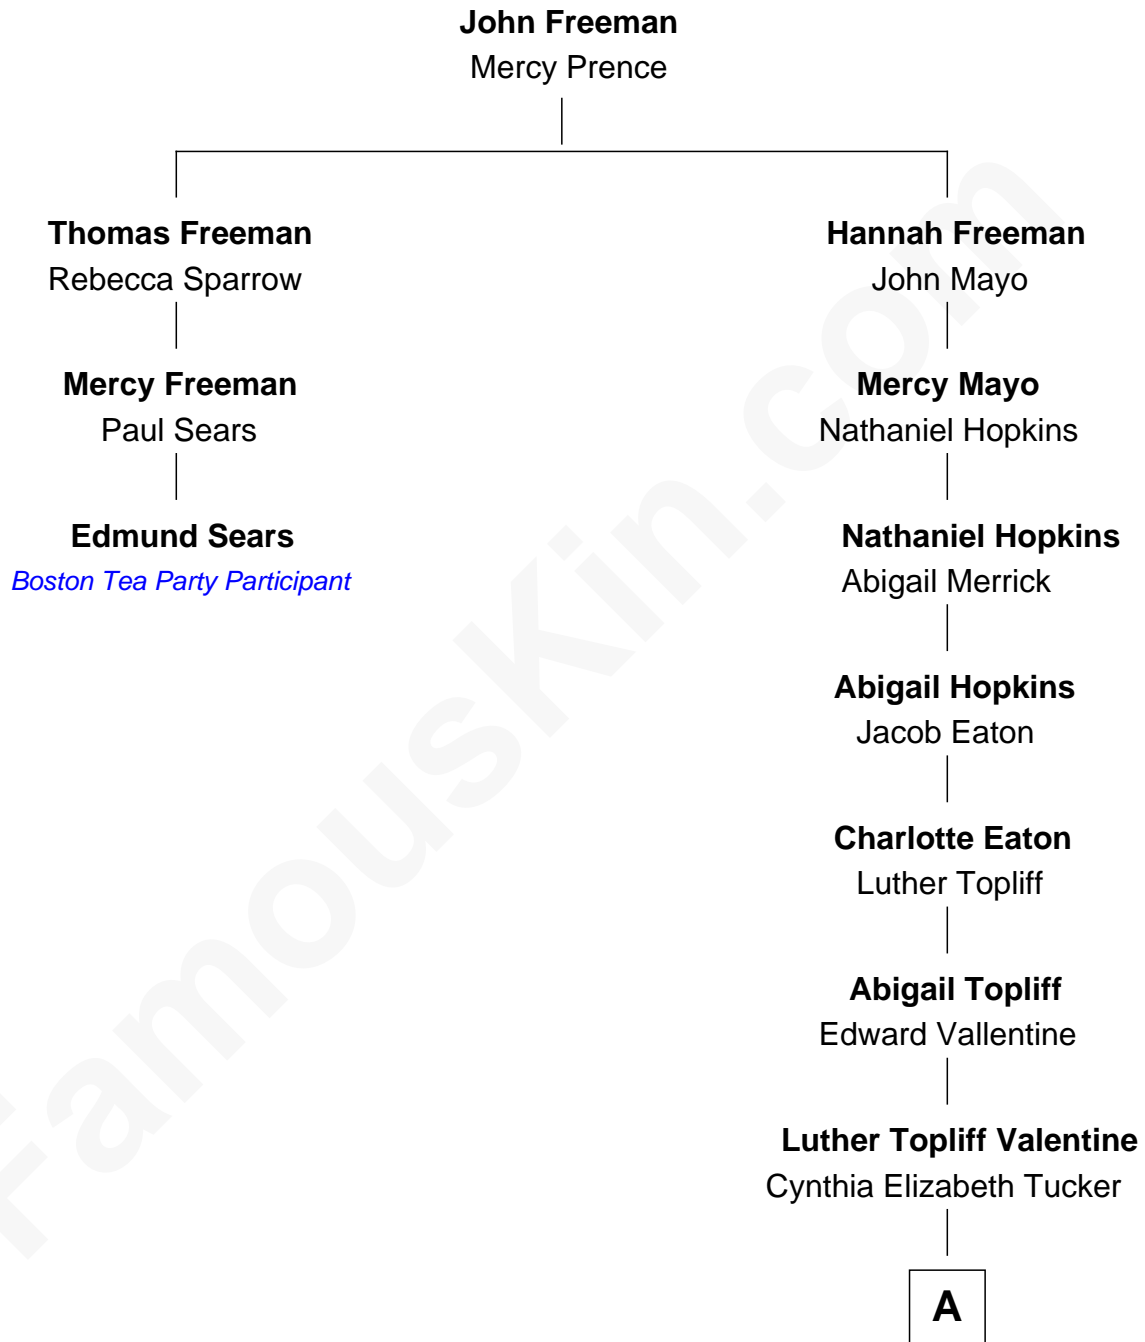

FamousKin.com

Relationship Chart of

Edmund Sears

Boston Tea Party Participant

2nd cousin 8 times removed of

Priscilla Presley

Actress and Businesswoman

A

—
Effie Lillian Valentine

Samuel David Davis

—
Lorraine Grace Davis

Albert Henry Iversen

—
Anna Lillian Iversen

James Frederick Wagner

—
Priscilla Presley

Actress and Businesswoman