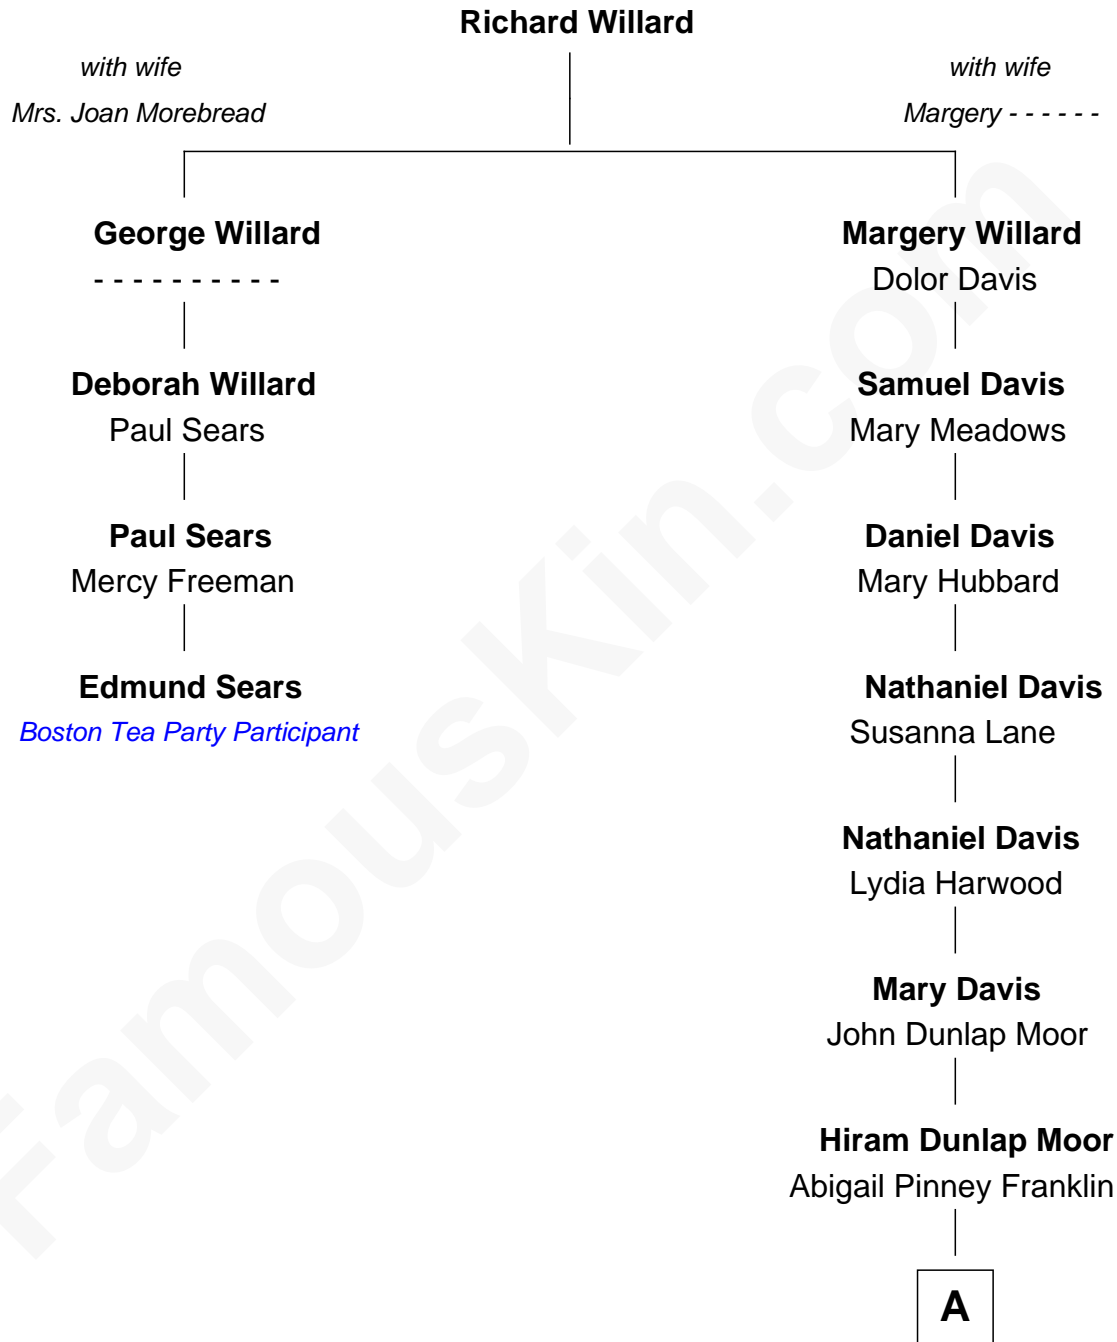

FamousKin.com

Relationship Chart of

Edmund Sears

Boston Tea Party Participant

3rd cousin 5 times removed of

Calvin Coolidge
30th U.S. President

A

Victoria Josephine Moor
Col. John Calvin Coolidge