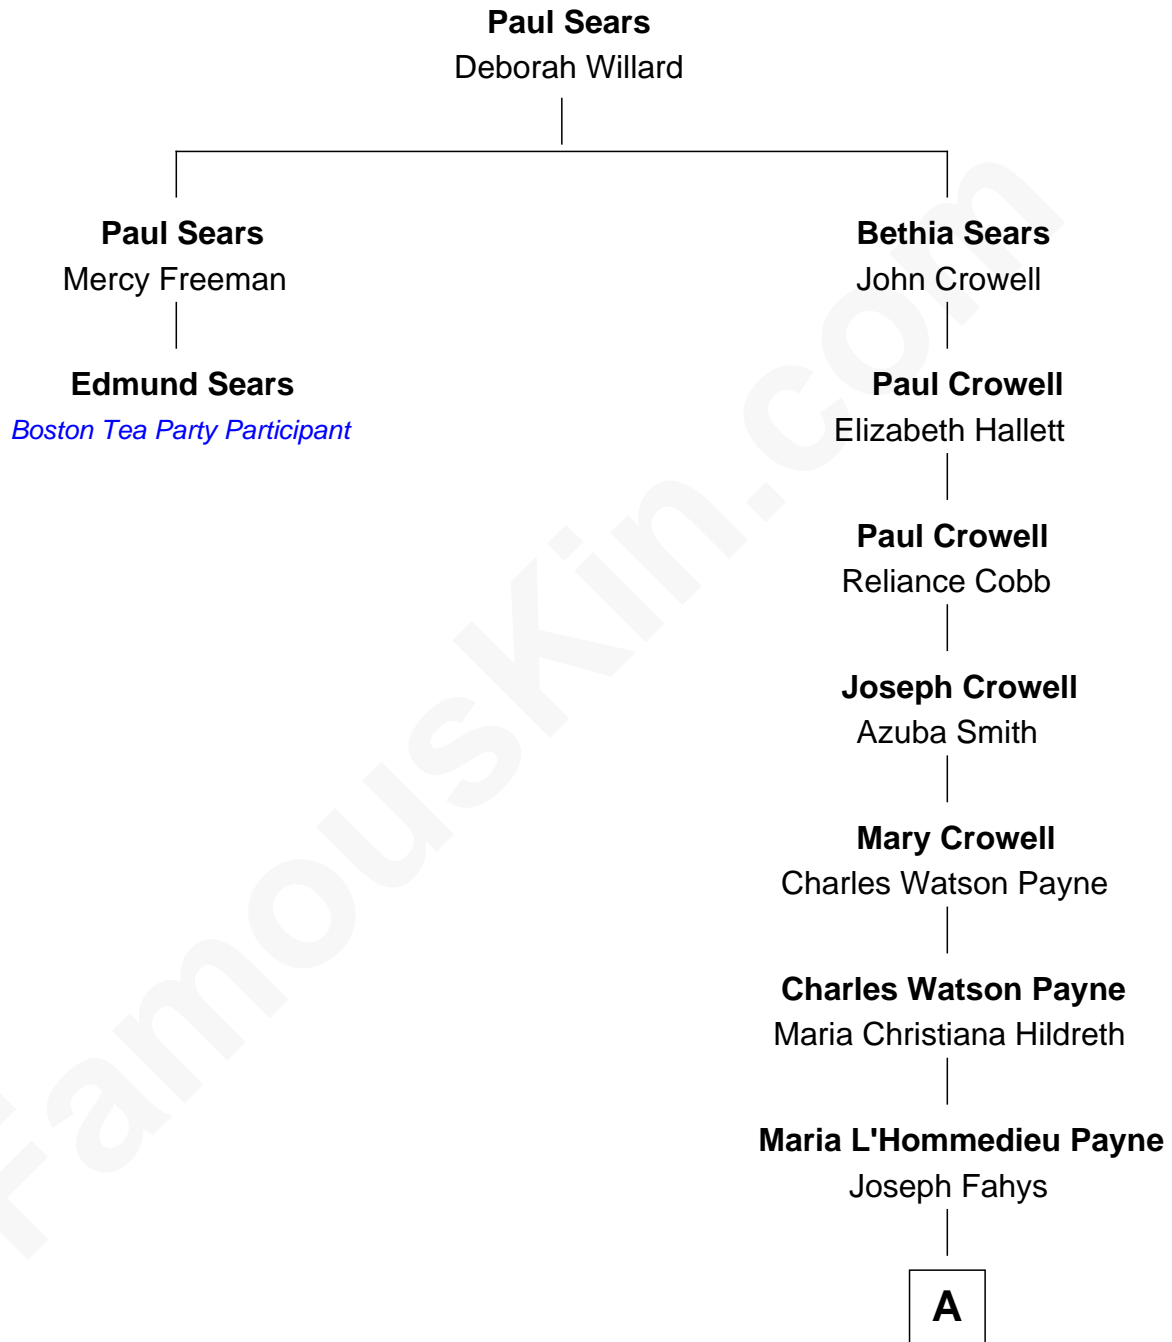

## Relationship Chart of

### Edmund Sears

*Boston Tea Party Participant*

1st cousin 9 times removed of

### Howard Dean

*79th Governor of Vermont*

**A**

—  
**Lena Marianne Fahys**

Henry Francis Cook

—  
**Maria Fahys Cook**

Howard Brush Dean

—  
**Howard Brush Dean**