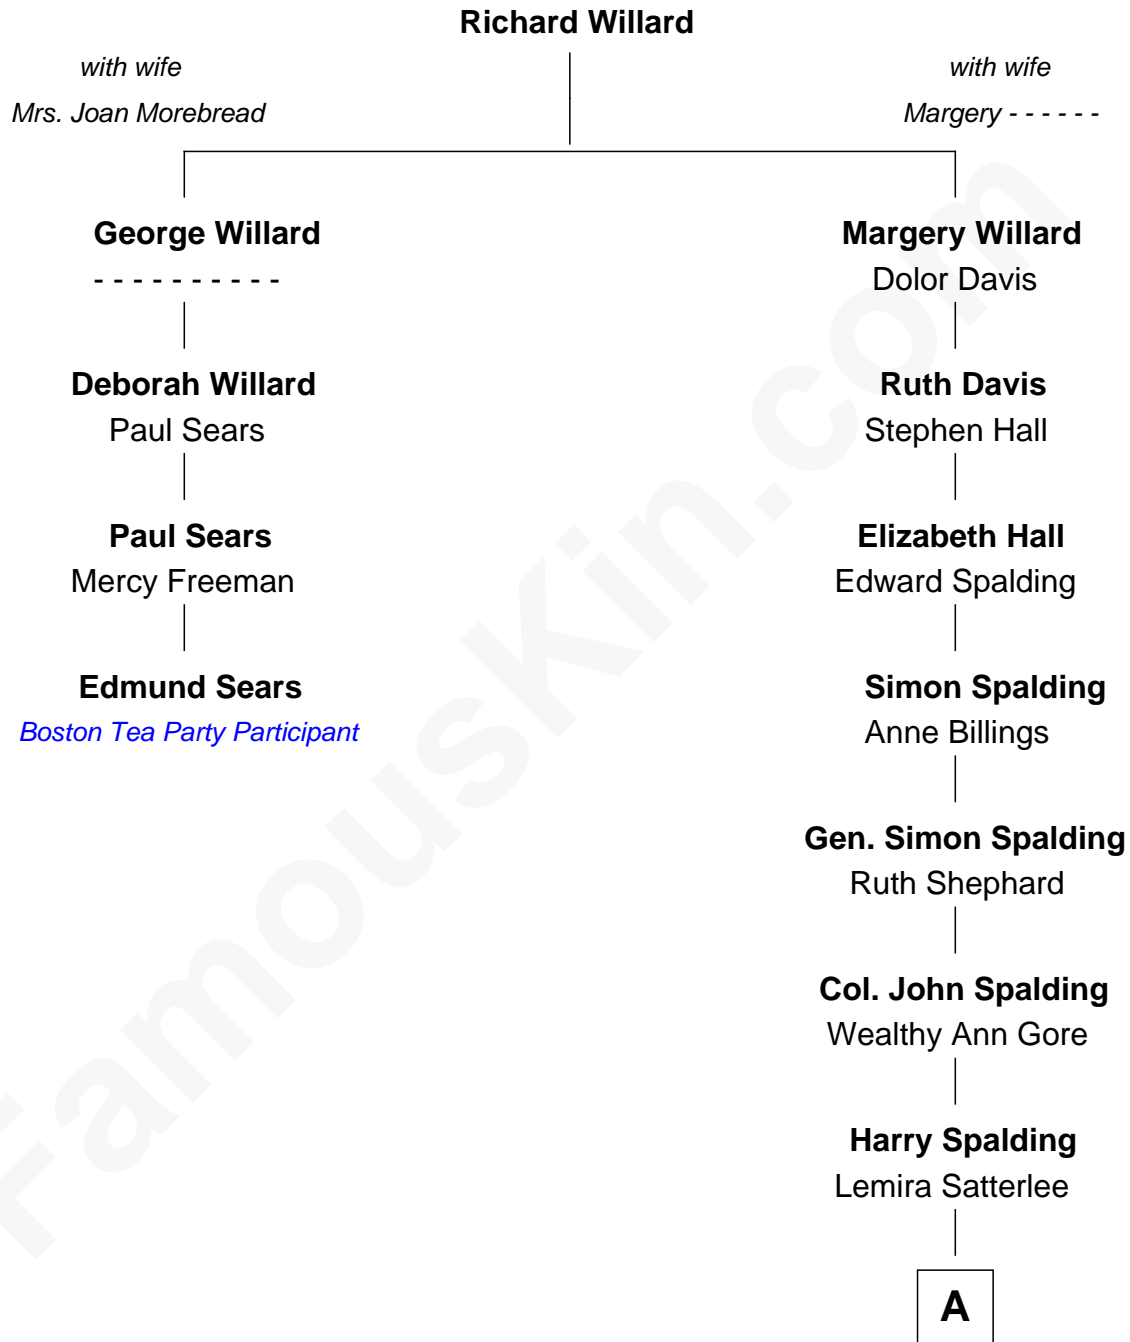

FamousKin.com

Relationship Chart of

Edmund Sears

Boston Tea Party Participant

3rd cousin 5 times removed of

Albert G. Spalding

Co-Founder of Spalding Sporting Goods Co.

A