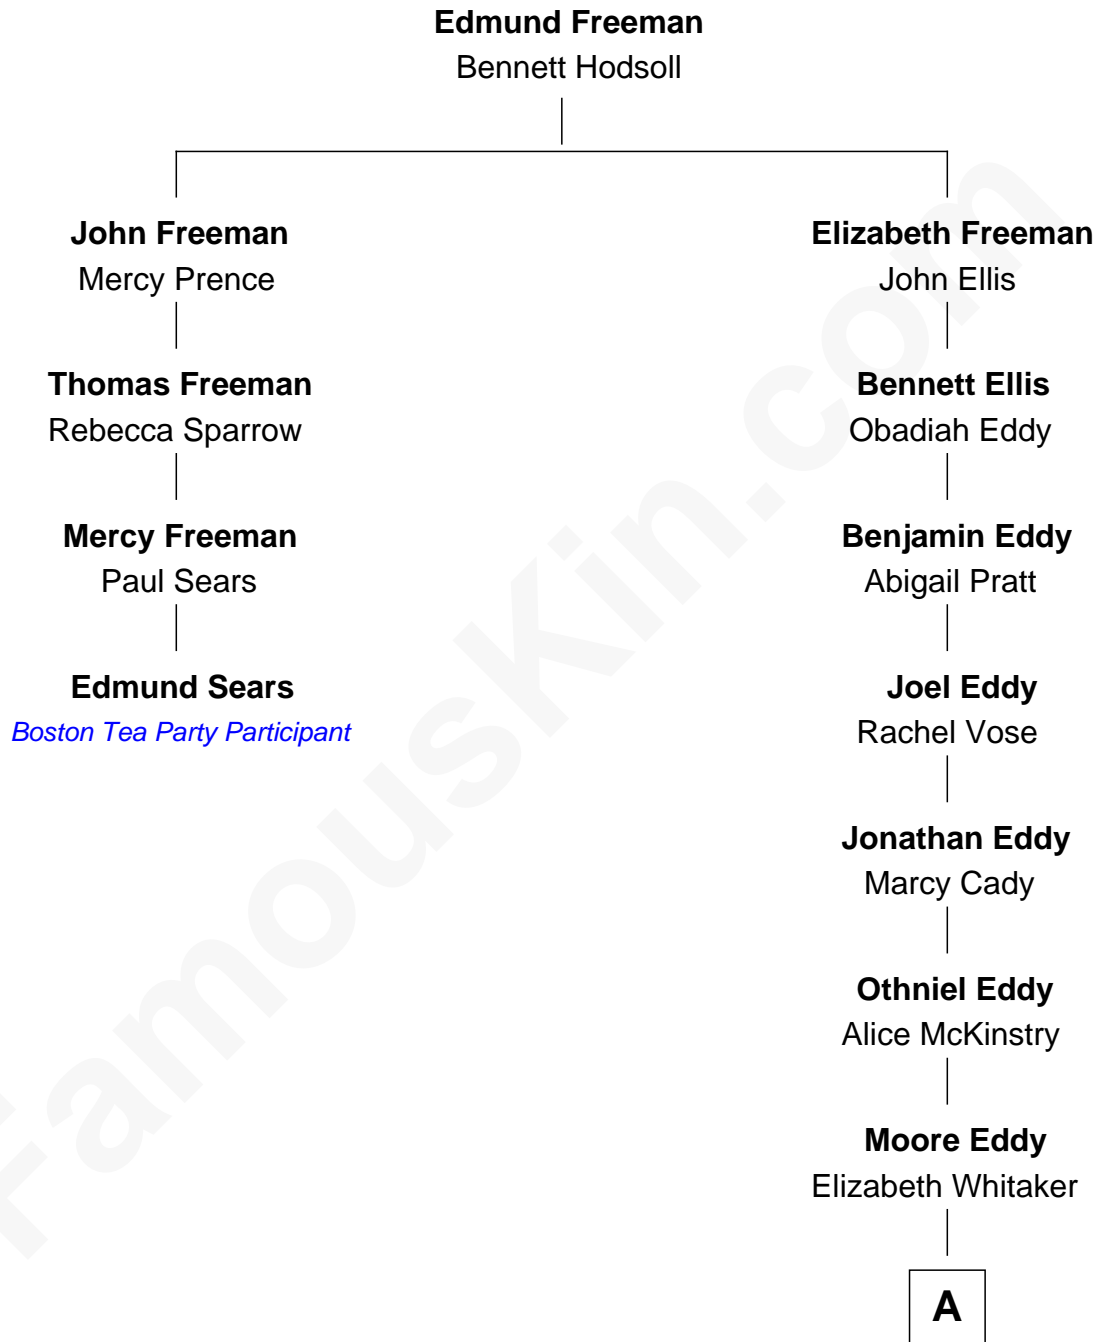

FamousKin.com

Relationship Chart of

Edmund Sears

Boston Tea Party Participant

3rd cousin 5 times removed of

Clarence Darrow

Lawyer, Scopes Monkey Trial

A

—
Emily Eddy
Ammirus Darrow

—
Clarence Darrow
Scopes Monkey Trial

FamousKin.com