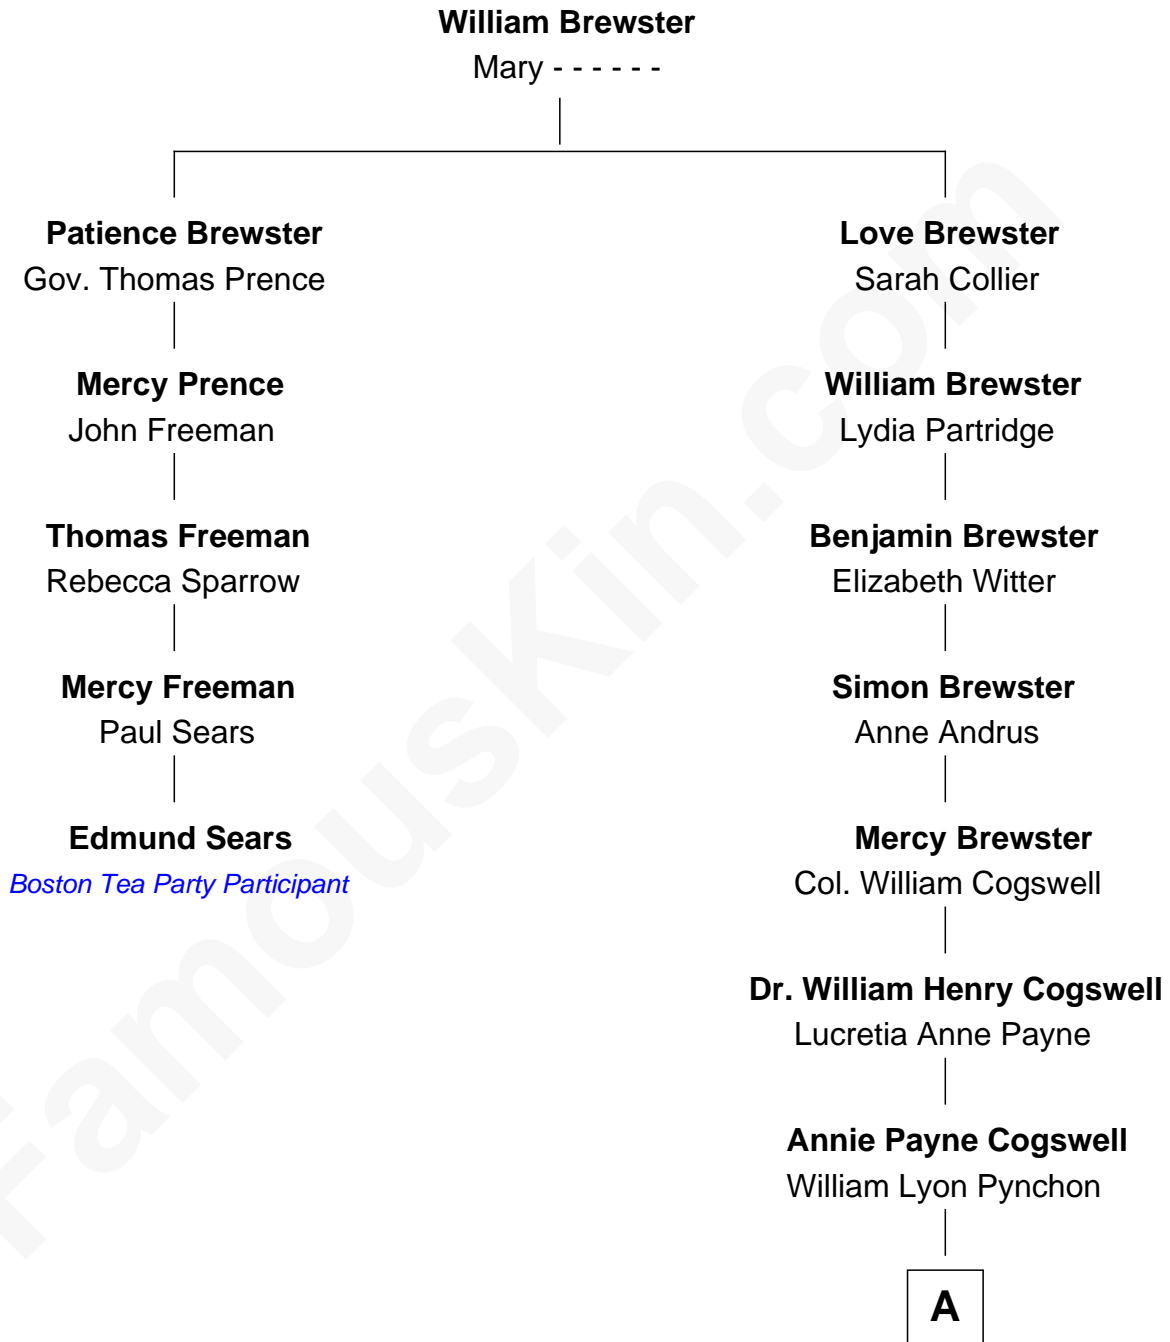

# FamousKin.com

## Relationship Chart of

### Edmund Sears

*Boston Tea Party Participant*

4th cousin 5 times removed of

**Thomas Pynchon**  
*American Novelist*

A

William Henry Chichele Pynchon

Carrie Susan Moyses

Thomas Ruggles Pynchon

Catherine Frances Bennett

Thomas Pynchon

*Novelist*

FamousKin.com