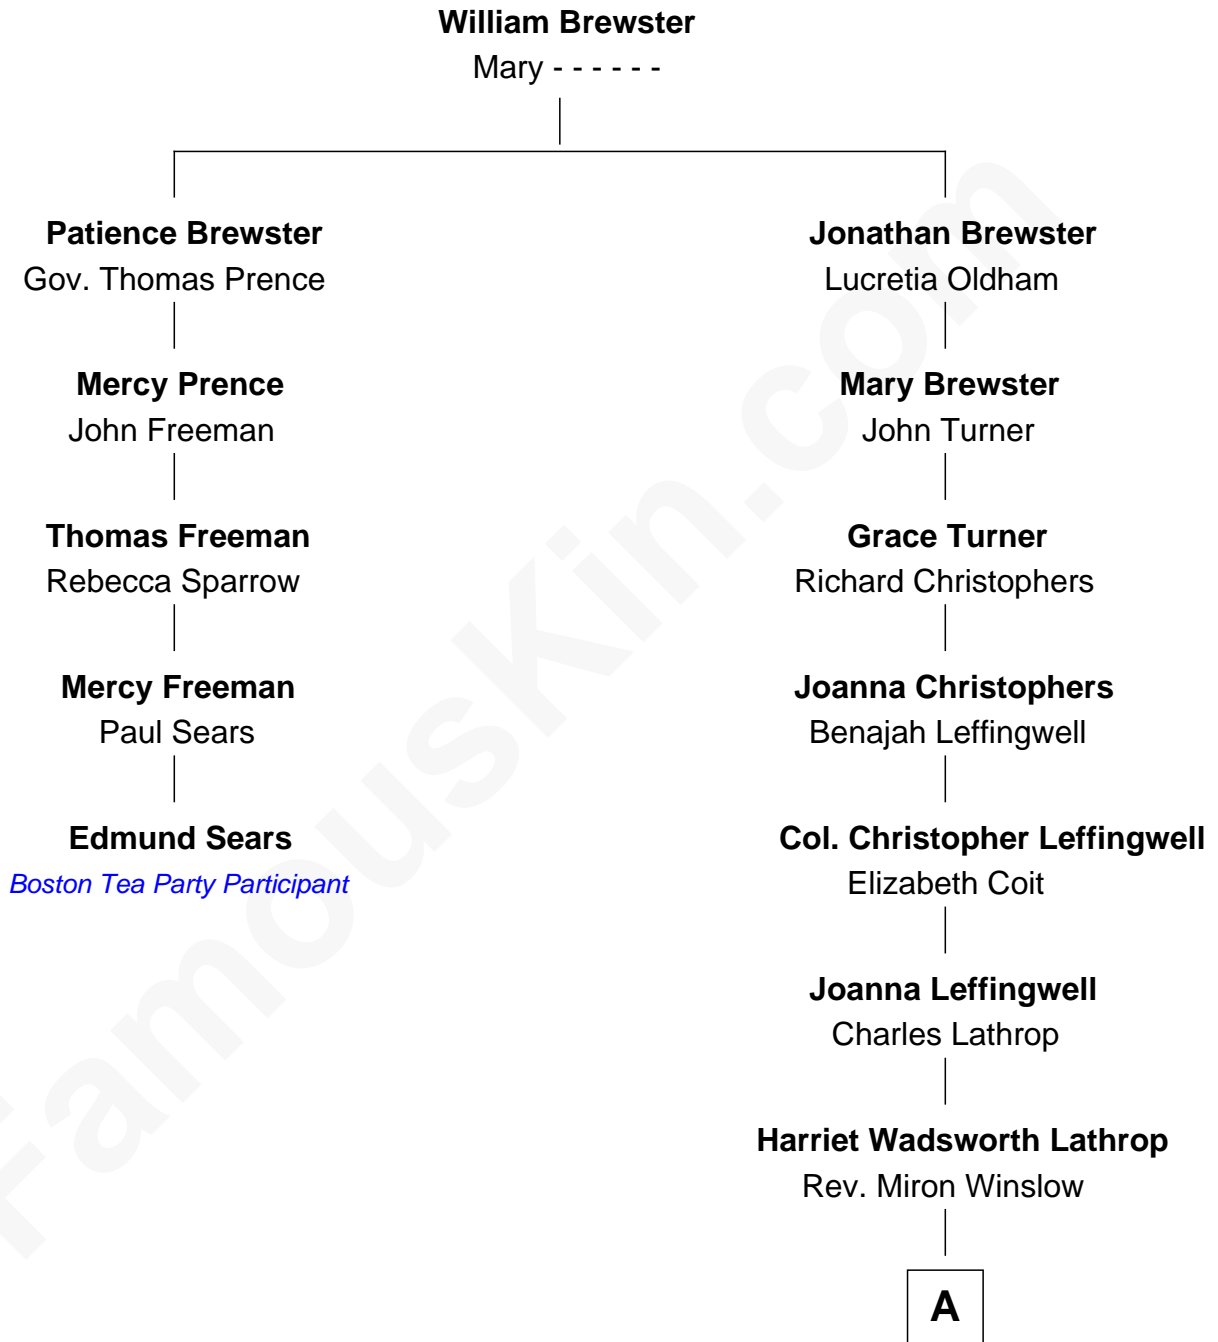

FamousKin.com

Relationship Chart of

Edmund Sears

Boston Tea Party Participant

4th cousin 5 times removed of

Allen Dulles

5th Director of the C.I.A.

A

—
Harriet Lathrop Winslow

Rev. John Welsh Dulles

—
Allen Macy Dulles

Edith Foster

—
Allen Dulles

5th Director of the C.I.A.

FamousKin.com