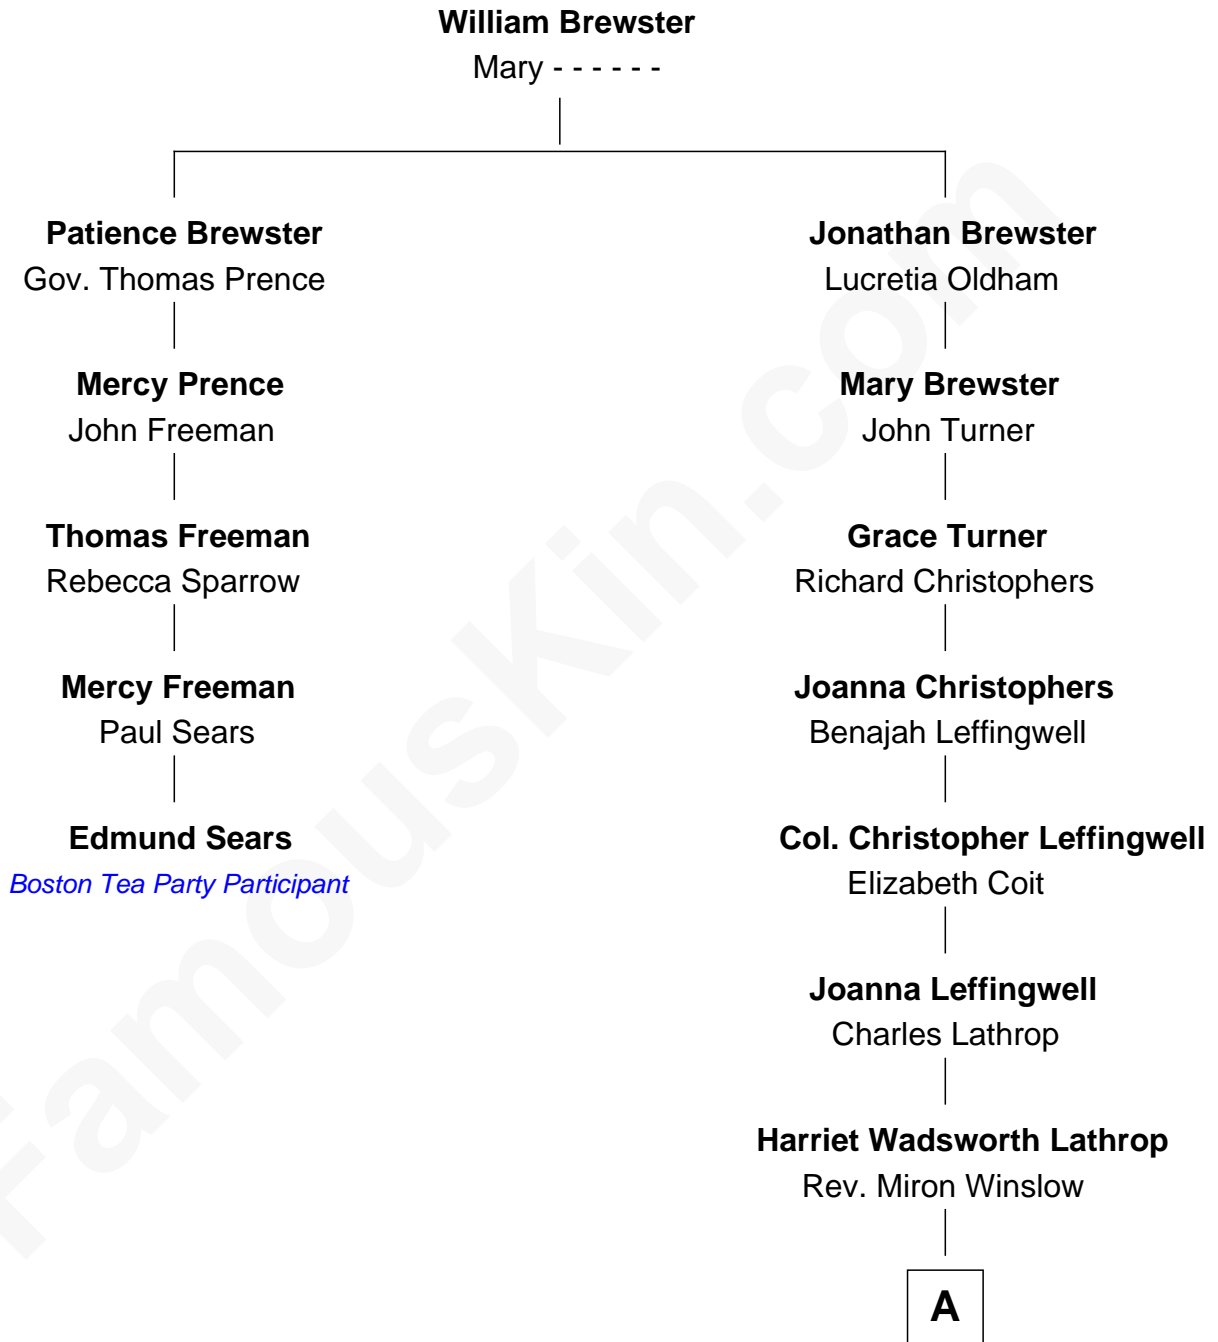

FamousKin.com

Relationship Chart of

Edmund Sears

Boston Tea Party Participant

4th cousin 5 times removed of

John Foster Dulles

52nd U.S. Secretary of State

A

—
Harriet Lathrop Winslow

Rev. John Welsh Dulles

—
Allen Macy Dulles

Edith Foster

—
John Foster Dulles

52nd U.S. Secretary of State

FamousKin.com