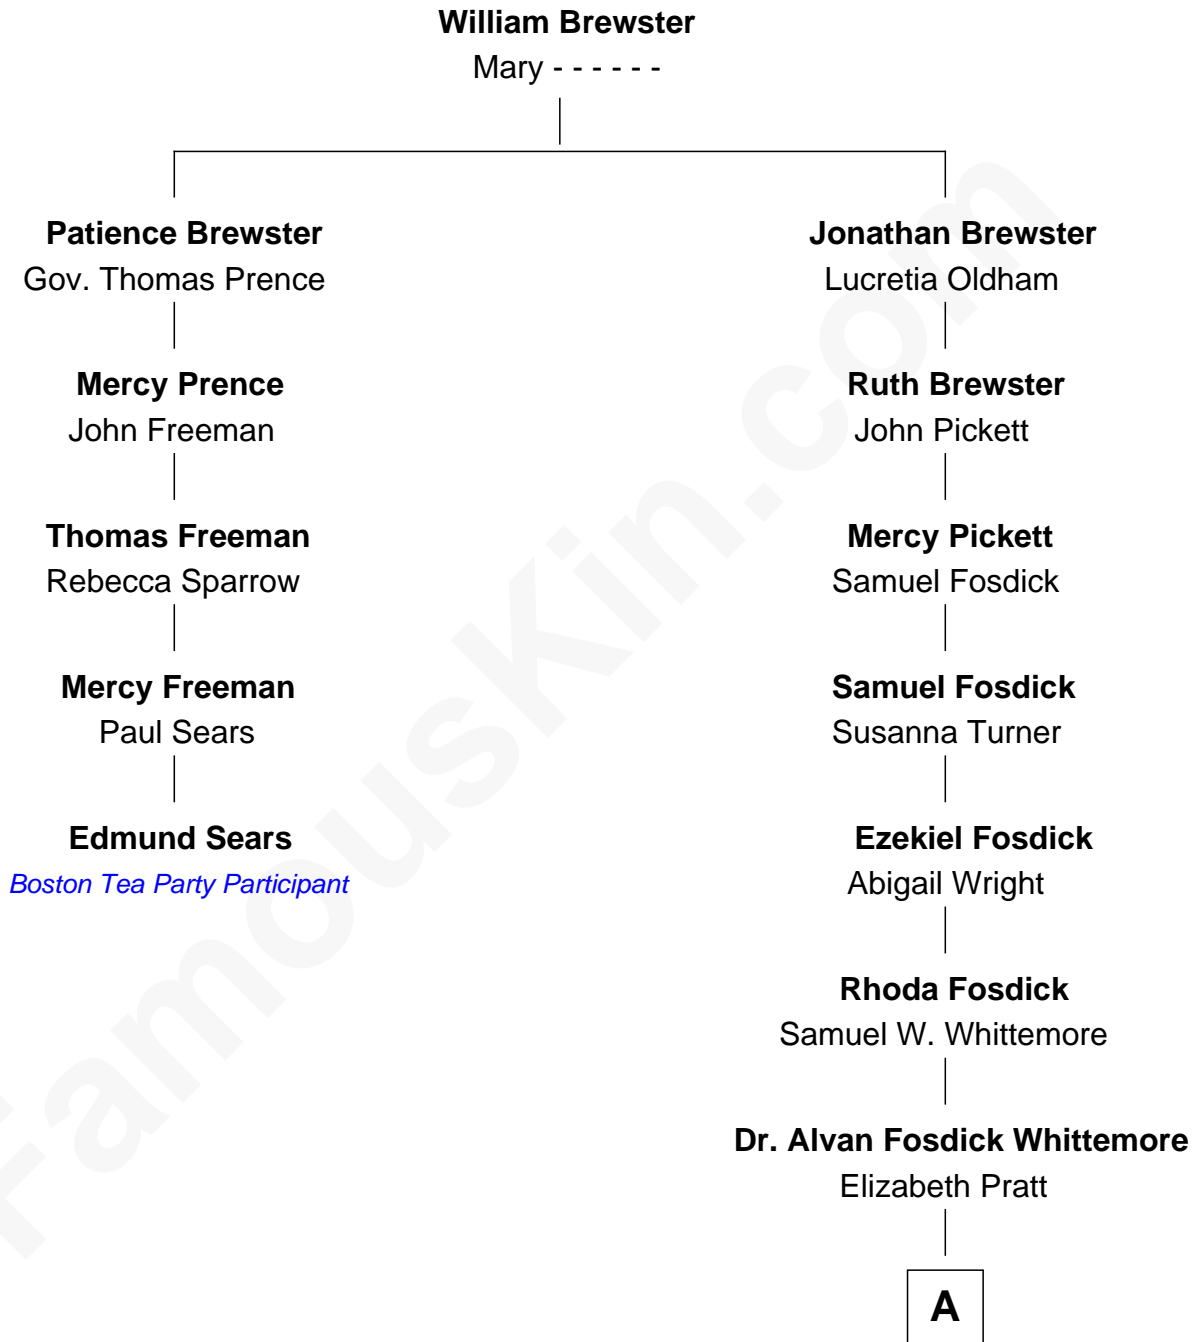

FamousKin.com

Relationship Chart of

Edmund Sears

Boston Tea Party Participant

4th cousin 8 times removed of

Ellen DeGeneres

Comedienne and TV Personality

A

George Whitemore
Cordelia Jenkins Dozer

Mary Whitemore
Joseph C. DeGeneres

Alfred George DeGeneres
Julia E. Billiu

Elliot Everett DeGeneres
Ruth Elodie Martin

Elliot Everett DeGeneres
Betty Jane Pfeffer

Ellen DeGeneres
Comedienne and TV Personality