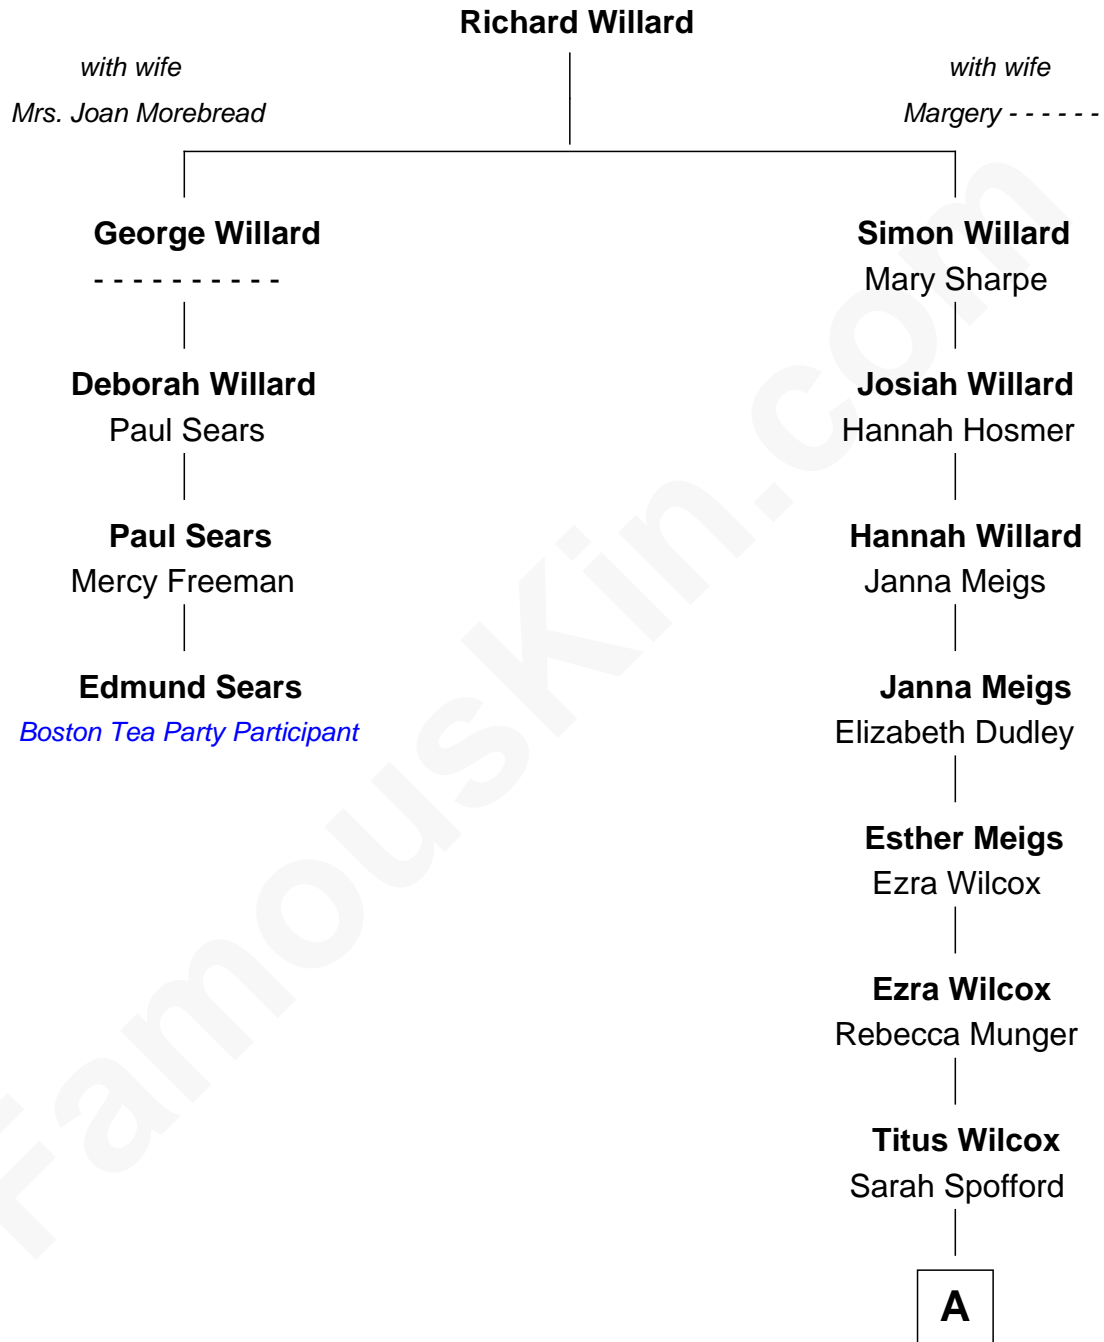

FamousKin.com

Relationship Chart of

Edmund Sears

Boston Tea Party Participant

3rd cousin 9 times removed of

Jodie Foster

Movie Actress

A

—
Catharine Harriet Wilcox

Rev. Alfred Eddy

—
Katherine Louise Eddy

Lucius George Fisher

—
Alice Eddy Fisher

Alexis Caldwell Foster

—
Lucius Fisher Foster

Constance Marie Robertson