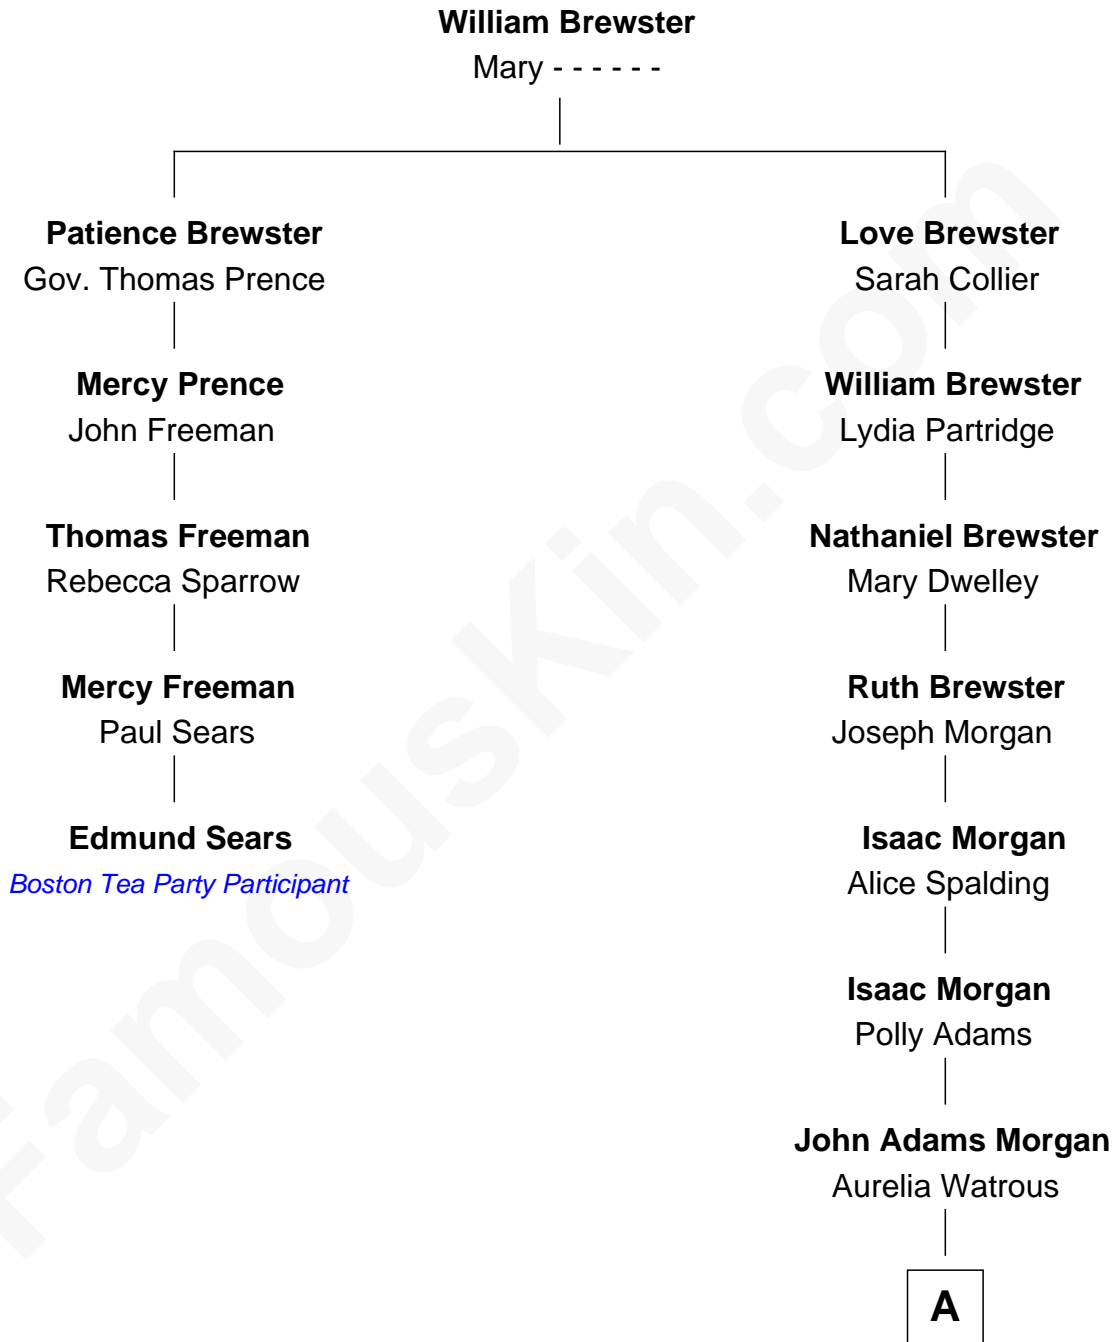

## Relationship Chart of

### Edmund Sears

*Boston Tea Party Participant*

4th cousin 8 times removed of

**Linda Hamilton**

*TV and Movie Actress*

**A**

**Eliza Morgan**

John M. Grimes

**Aurelia Morgan Grimes**

Stephen P. Holt

**Taylor Holt**

Frances Kyle

**Dr. Richard Huckstep Holt**

Mildred Alberta Derby

**Barbara Kyle Holt**

Dr. Carroll Stanford Hamilton