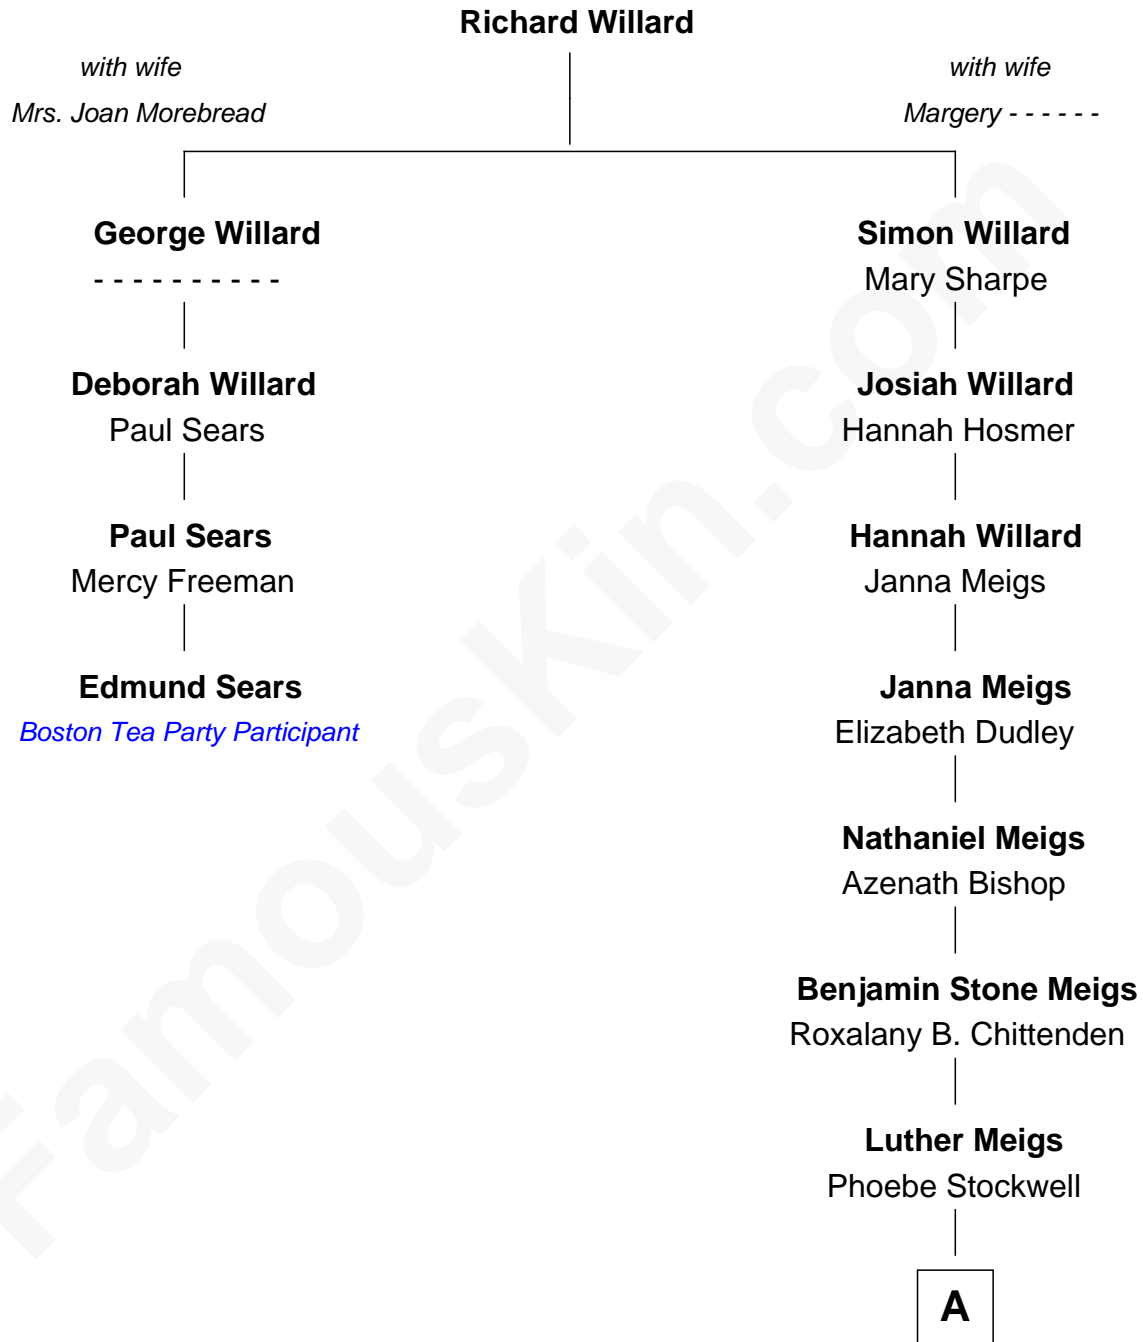

## Relationship Chart of

### Edmund Sears

*Boston Tea Party Participant*

3rd cousin 7 times removed of

**Alan Ladd**

*Movie Actor*

**A**

—  
**Guy Meigs**

Lavinia Wallbridge

—  
**Julia Henrietta Meigs**

Oscar F. Ladd

—  
**Alan Harwood Ladd**

Selina Raleigh

—  
**Alan Ladd**

*Movie Actor*